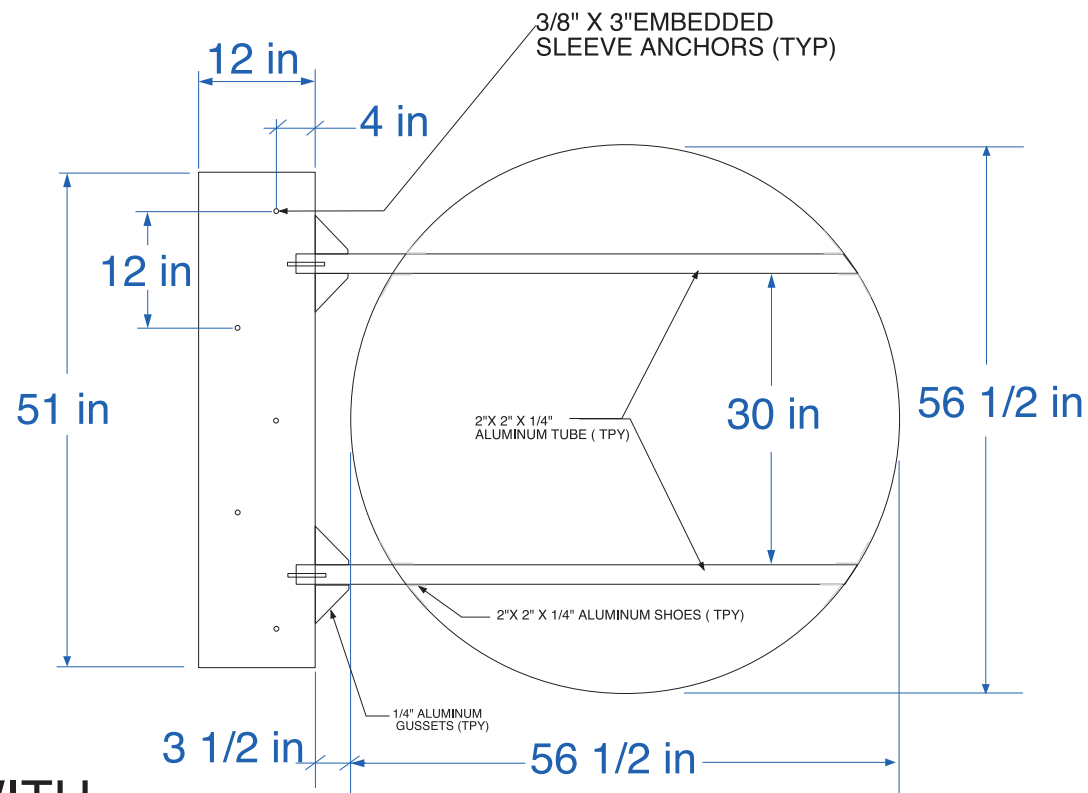

3/16" ACRYLIC FACES WITH FULL COLOR GRAPHICS INTERNALLY ILLUMINATED

TOP VIEW

17.41 SQ. FT.

- PANTON 1675 ORANGE
- PANTON 369 GREEN

BLADE SIGN A

## INTERNALLY ILLUMINATED / PROJECTION SIGN

File Name: INTERNALLY ILLUMINATED BLADE SIGN	Date: 07.02.2020	Drawn by: KPK	 <p><b>SPECTRUM NEON CO.</b>          SIGNS • LIGHTING          3750 E. OUTER DR.          DETROIT, MI. 48234.          P. 313 366 7333          F. 313 366 8328  <a href="http://WWW.SPECTRUMNEON.COM">WWW.SPECTRUMNEON.COM</a></p>
Customer: DETROIT BEER EXCHANGE	This drawing is the property of SPECTRUM NEON CO. DETROIT, MI. And is submitted in connection with the transaction to which it pertains and is not to be traced or copied. It must not be used in any manner detrimental to our interests and must be returned upon request.		
Location: 1258 WASHINGTON BLVD.	Checked by:		