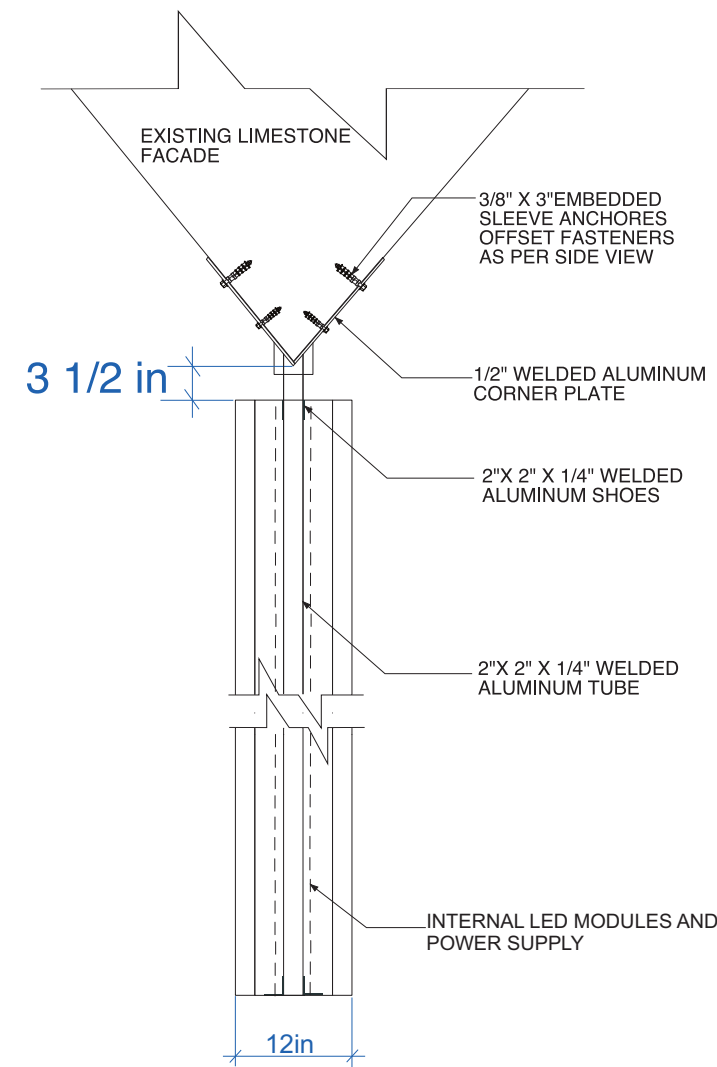

3/16" ACRYLIC FACES WITH FULL COLOR GRAPHICS INTERNALLY ILLUMINATED

TOP VIEW

17.41 SQ. FT.

- PANTON 1675 ORANGE
- PANTON 369 GREEN

BLADE SIGN A

## INTERNALLY ILLUMINATED / PROJECTION SIGN

File Name: INTERNALLY ILLUMINATED BLADE SIGN	Date: 07.02.2020	Drawn by: KPK	 <p><b>SPECTRUM NEON CO.</b>          SIGNS • LIGHTING          3750 E. OUTER DR.          DETROIT, MI. 48234.          P. 313 366 7333          F. 313 366 8328  <a href="http://WWW.SPECTRUMNEON.COM">WWW.SPECTRUMNEON.COM</a></p>
Customer: DETROIT BEER EXCHANGE	This drawing is the property of SPECTRUM NEON CO. DETROIT, MI. And is submitted in connection with the transaction to which it pertains and is not to be traced or copied. It must not be used in any manner detrimental to our interests and must be returned upon request.		
Location: 1258 WASHINGTON BLVD.	Checked by:		