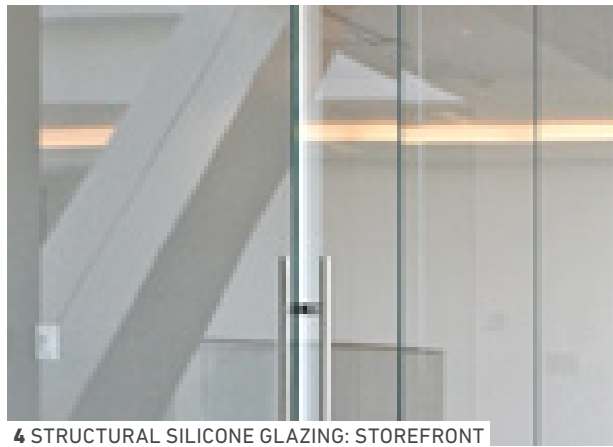

CANOPY RESTORATION

STOREFRONT ELEVATION

*EX CANOPY FASCIA: EX CONDITION TBD, COLOR + MATERIAL TBD