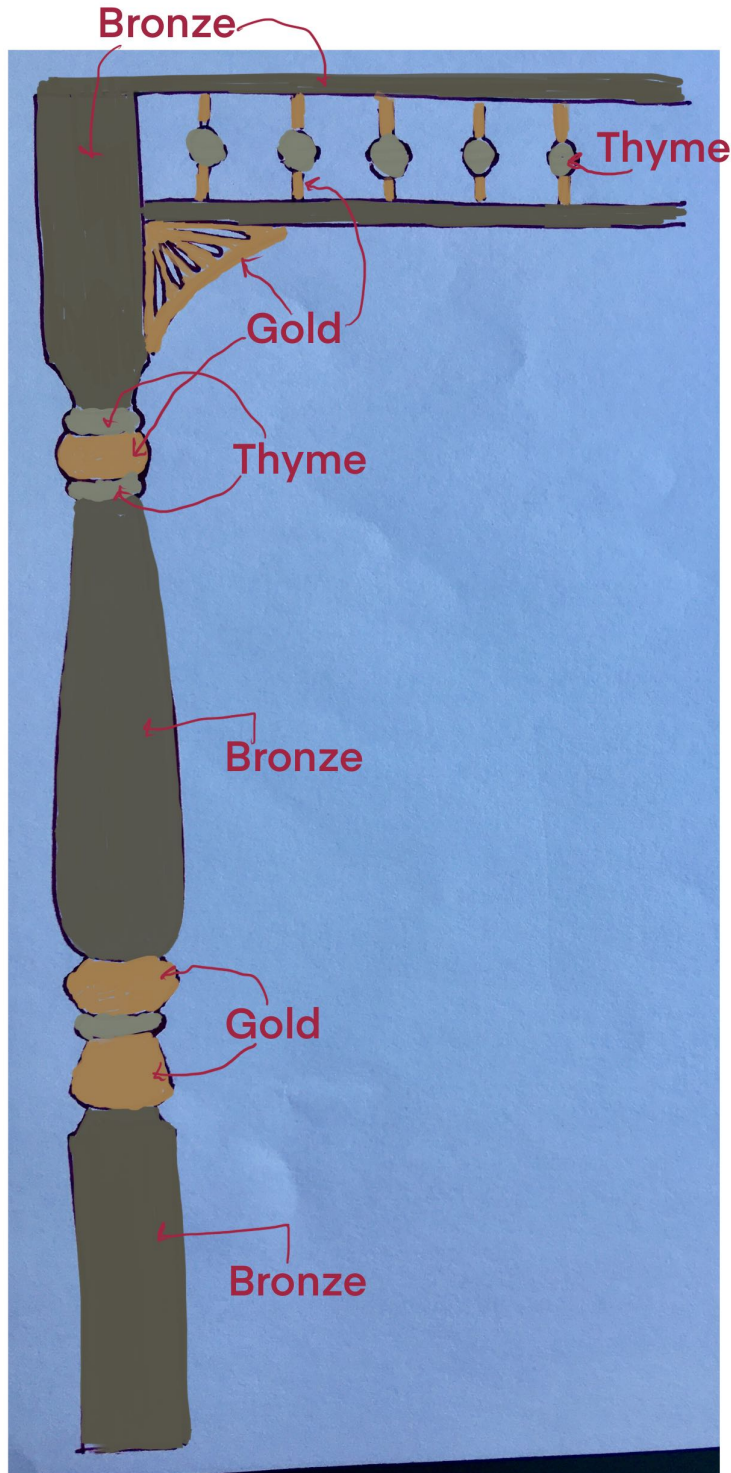

Color Map Page  
HISTORIC HOUSE COLORS  
734-668-0298 - [historichousecolors.com](http://historichousecolors.com)  
Sheet 1 of 6

Porch floor - Brown \ \ Ceiling - Marble

**Rouge (Body)**

**Thyme (B:10 - Gable)**

**Bronze (B:11 - Trim)**

**Black (B:19 - Window  
sashes, front door)**

**Brown (Porch floor)**

**Marble (Porch ceiling)**

**Gold (B:2 - Porch accent)**