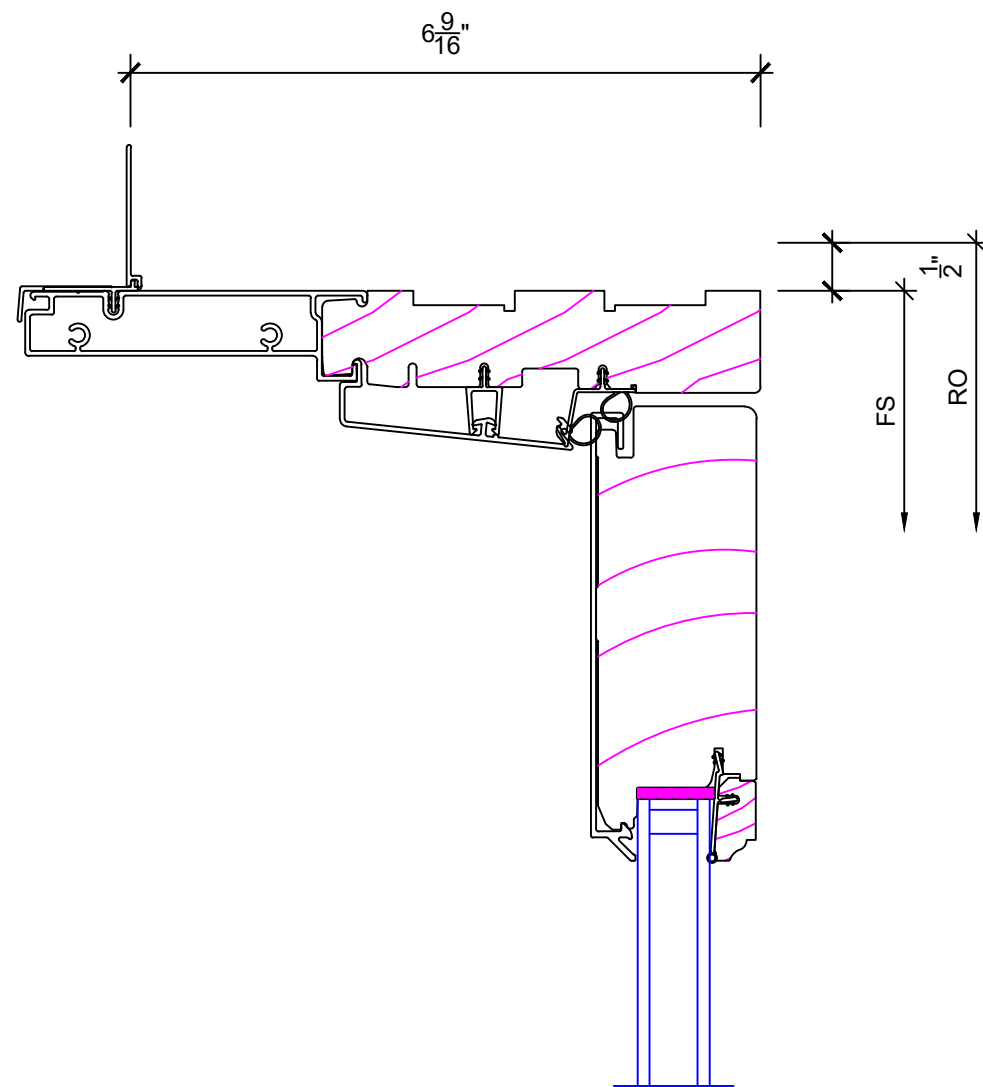

3
4 HEAD SCALE: 6" = 1'-0"

6
4 DIVIDED LITE - SDL DETAIL SCALE: 6" = 1'-0"

9
4 INTERMEDIATE RAIL SCALE: 6" = 1'-0"

PROJECT: Valade-Steen Residence / 1411 Irquois, Indian Village MI
DIST/DEALER: O L BOLYARD LUMBER CO
DRAWN: PAUL BEKEMEYER
QUOTE#: 61VD2HN
CREATED: 06/18/2020
REVISION: