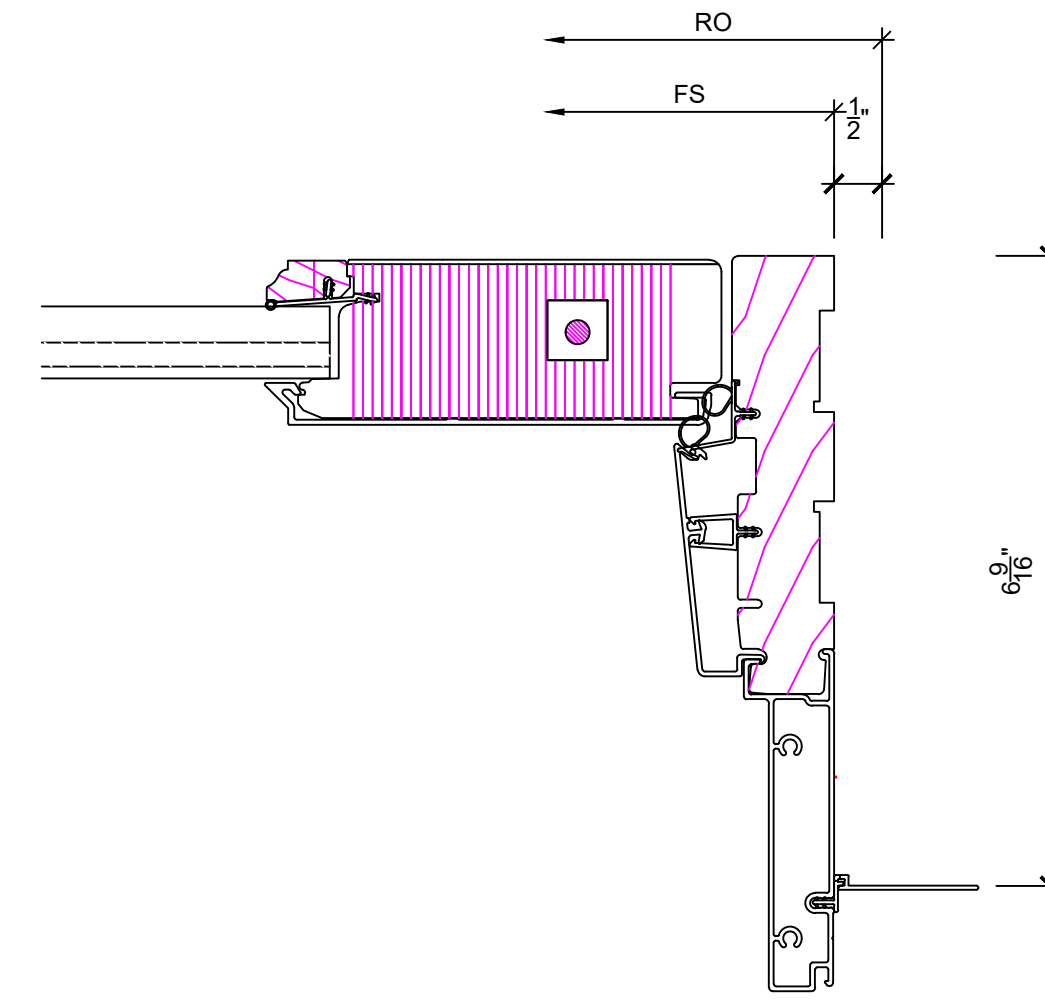

9 Divided Lite
SCALE: 6" = 1'-0"

7
4 JAMB - FLAT PANEL SCALE: 6" = 1'-0"