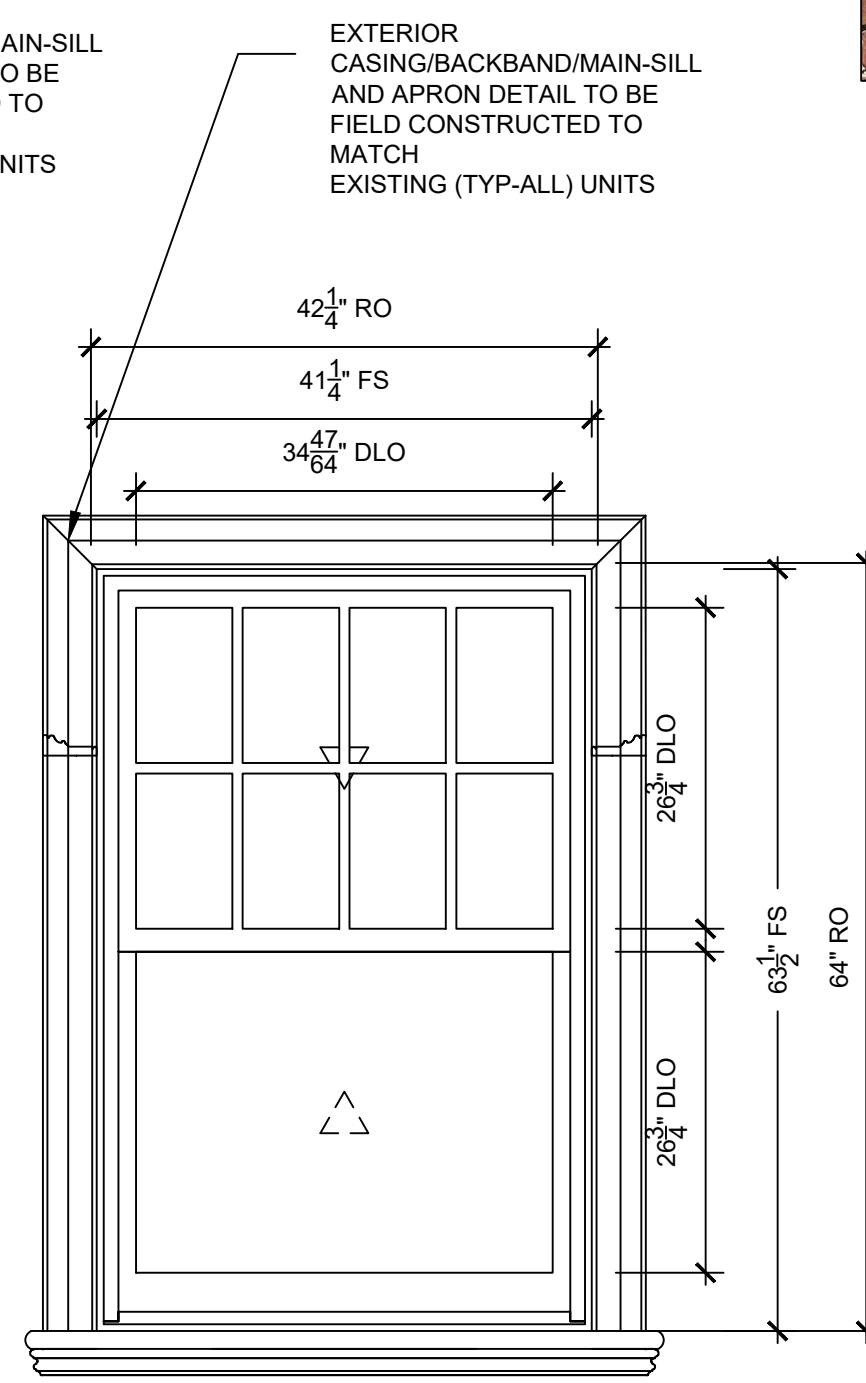

MK C, D
SCALE: 3/4" = 1'-0"

- ⊕ Head
- ⊕ Sill
- ⊕ Checkrail
- ⊕ Jamb
- ⊕ Divided Lite

SPECIFICATIONS

Line #: 3
Qty: 2
Mark Unit: Mk C, D
Product Line: Ultimate
Unit Description: Double Hung G2
Rough Opening: 42 1/4" X 64"
Frame Size: 41 1/4" X 63 1/2"
Exterior Finish: Wineberry
Species: Pine
Interior Finish: Primed
Unit Type: Double Hung G2
Call Number: CN3628
Glass Information: IG, Low E2 w/Argon, Stainless
Divider Type: 7/8" Rectangular SDL W/ Spacer - Stainless, None
Hardware Type: Sash Lock, Lift Type : None, No Finger Pull, Top Sash Limiter : None, Bottom Sash Limiter : None
Screen Type: Aluminum Screen
Hardware Color: Satin Taupe
Screen Surround Color: Wineberry
Screen Mesh Type: Charcoal Fiberglass Mesh
Jamb Depth: Standard Jamb, 6 9/16"
Exterior Casing: Casing Type : None