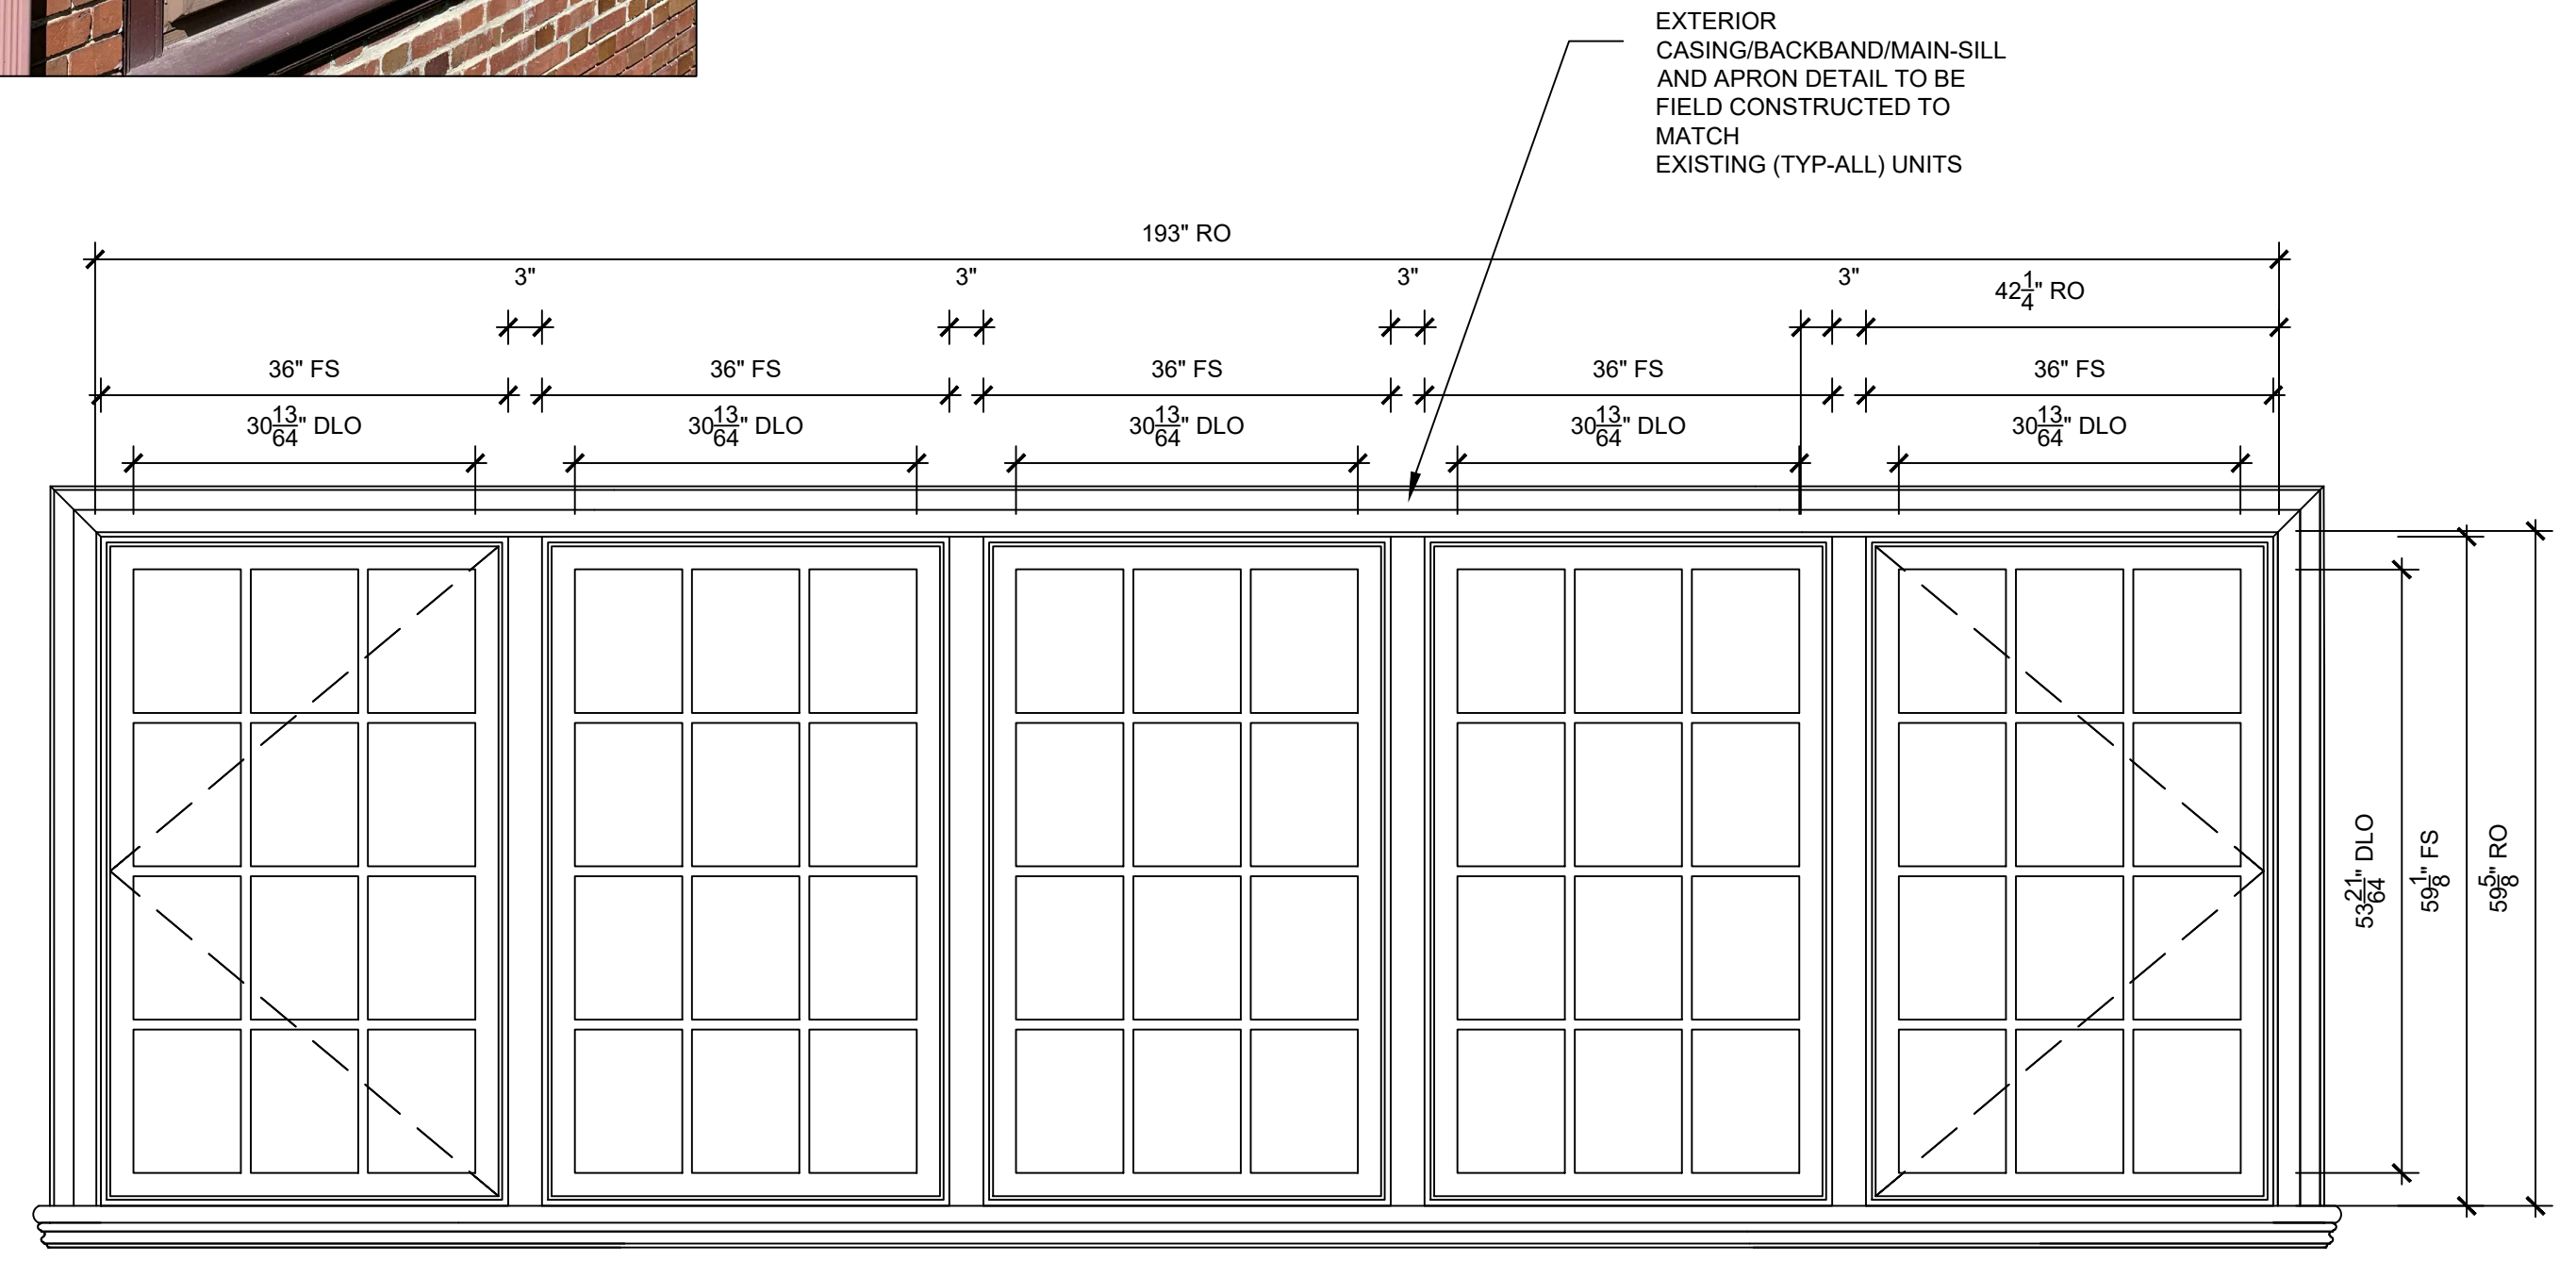

MK E
SCALE: 3/4" = 1'-0"

- ⊕ Head
- ⊕ Head
- ⊕ Jamb
- ⊕ Vertical Mullion
- ⊕ Vertical Mullion
- ⊕ Sill
- ⊕ Sill
- ⊕ Divided Lite

SPECIFICATIONS

Line #: 4
Qty: 1
Mark Unit: Mk E
Product Line: Ultimate
Unit Description: Marvin Assembly
Rough Opening: 193" X 59 5/8"
Frame Size: 192" X 59 1/8"
Exterior Finish: Wineberry
Species: Pine
Interior Finish: Primed
Unit Type: [A1] Casement, Left Hand, [A2/A3/A4] Casement, Stationary, [A5] Casement, Right Hand
Call Number: CN3660
Glass Information: IG - 3/4", Low E2 w/Argon, Stainless
Divider Type: 7/8" Rectangular SDL W/ Spacer - Stainless
Hardware Type: [A1/A5] Folding Handle, No Sash Travel Limiter, [A2/A3/A4] None
Screen Type: [A1/A5] Aluminum Screen, [A2/A3/A4] None
Hardware Color: [A1/A5] Satin Taupe, [A2/A3/A4] None
Screen Surround Color: [A1/A5] Satin Taupe, [A2/A3/A4] None
Screen Mesh Type: [A1/A5] Charcoal Fiberglass Mesh, [A2/A3/A4] None
Jamb Depth: Standard Jamb, 6 9/16"
Exterior Casing: Casing Type : None