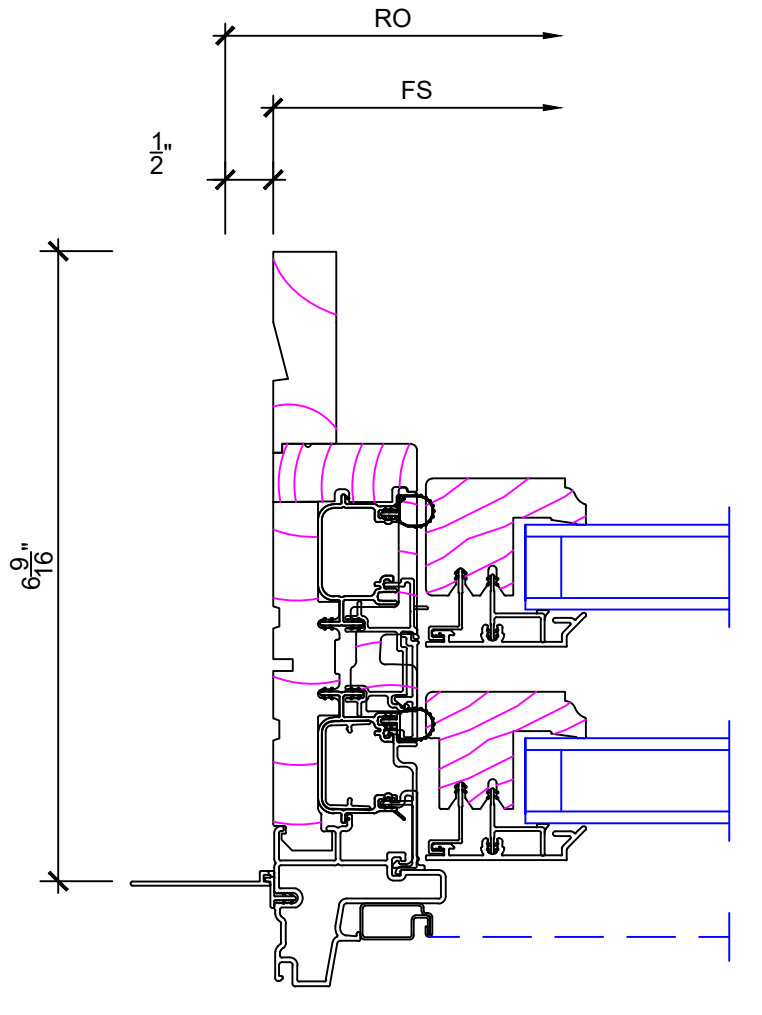

7 Jamb
SCALE: 6" = 1'-0"

10 Checkrail
SCALE: 6" = 1'-0"