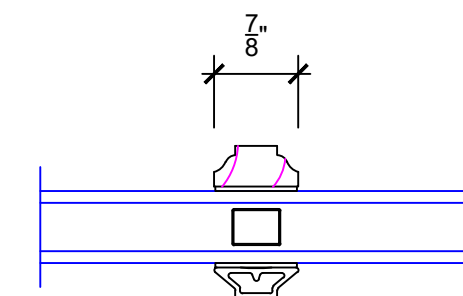

6
4 DIVIDED LITE - SDL DETAIL SCALE: 6" = 1'-0"