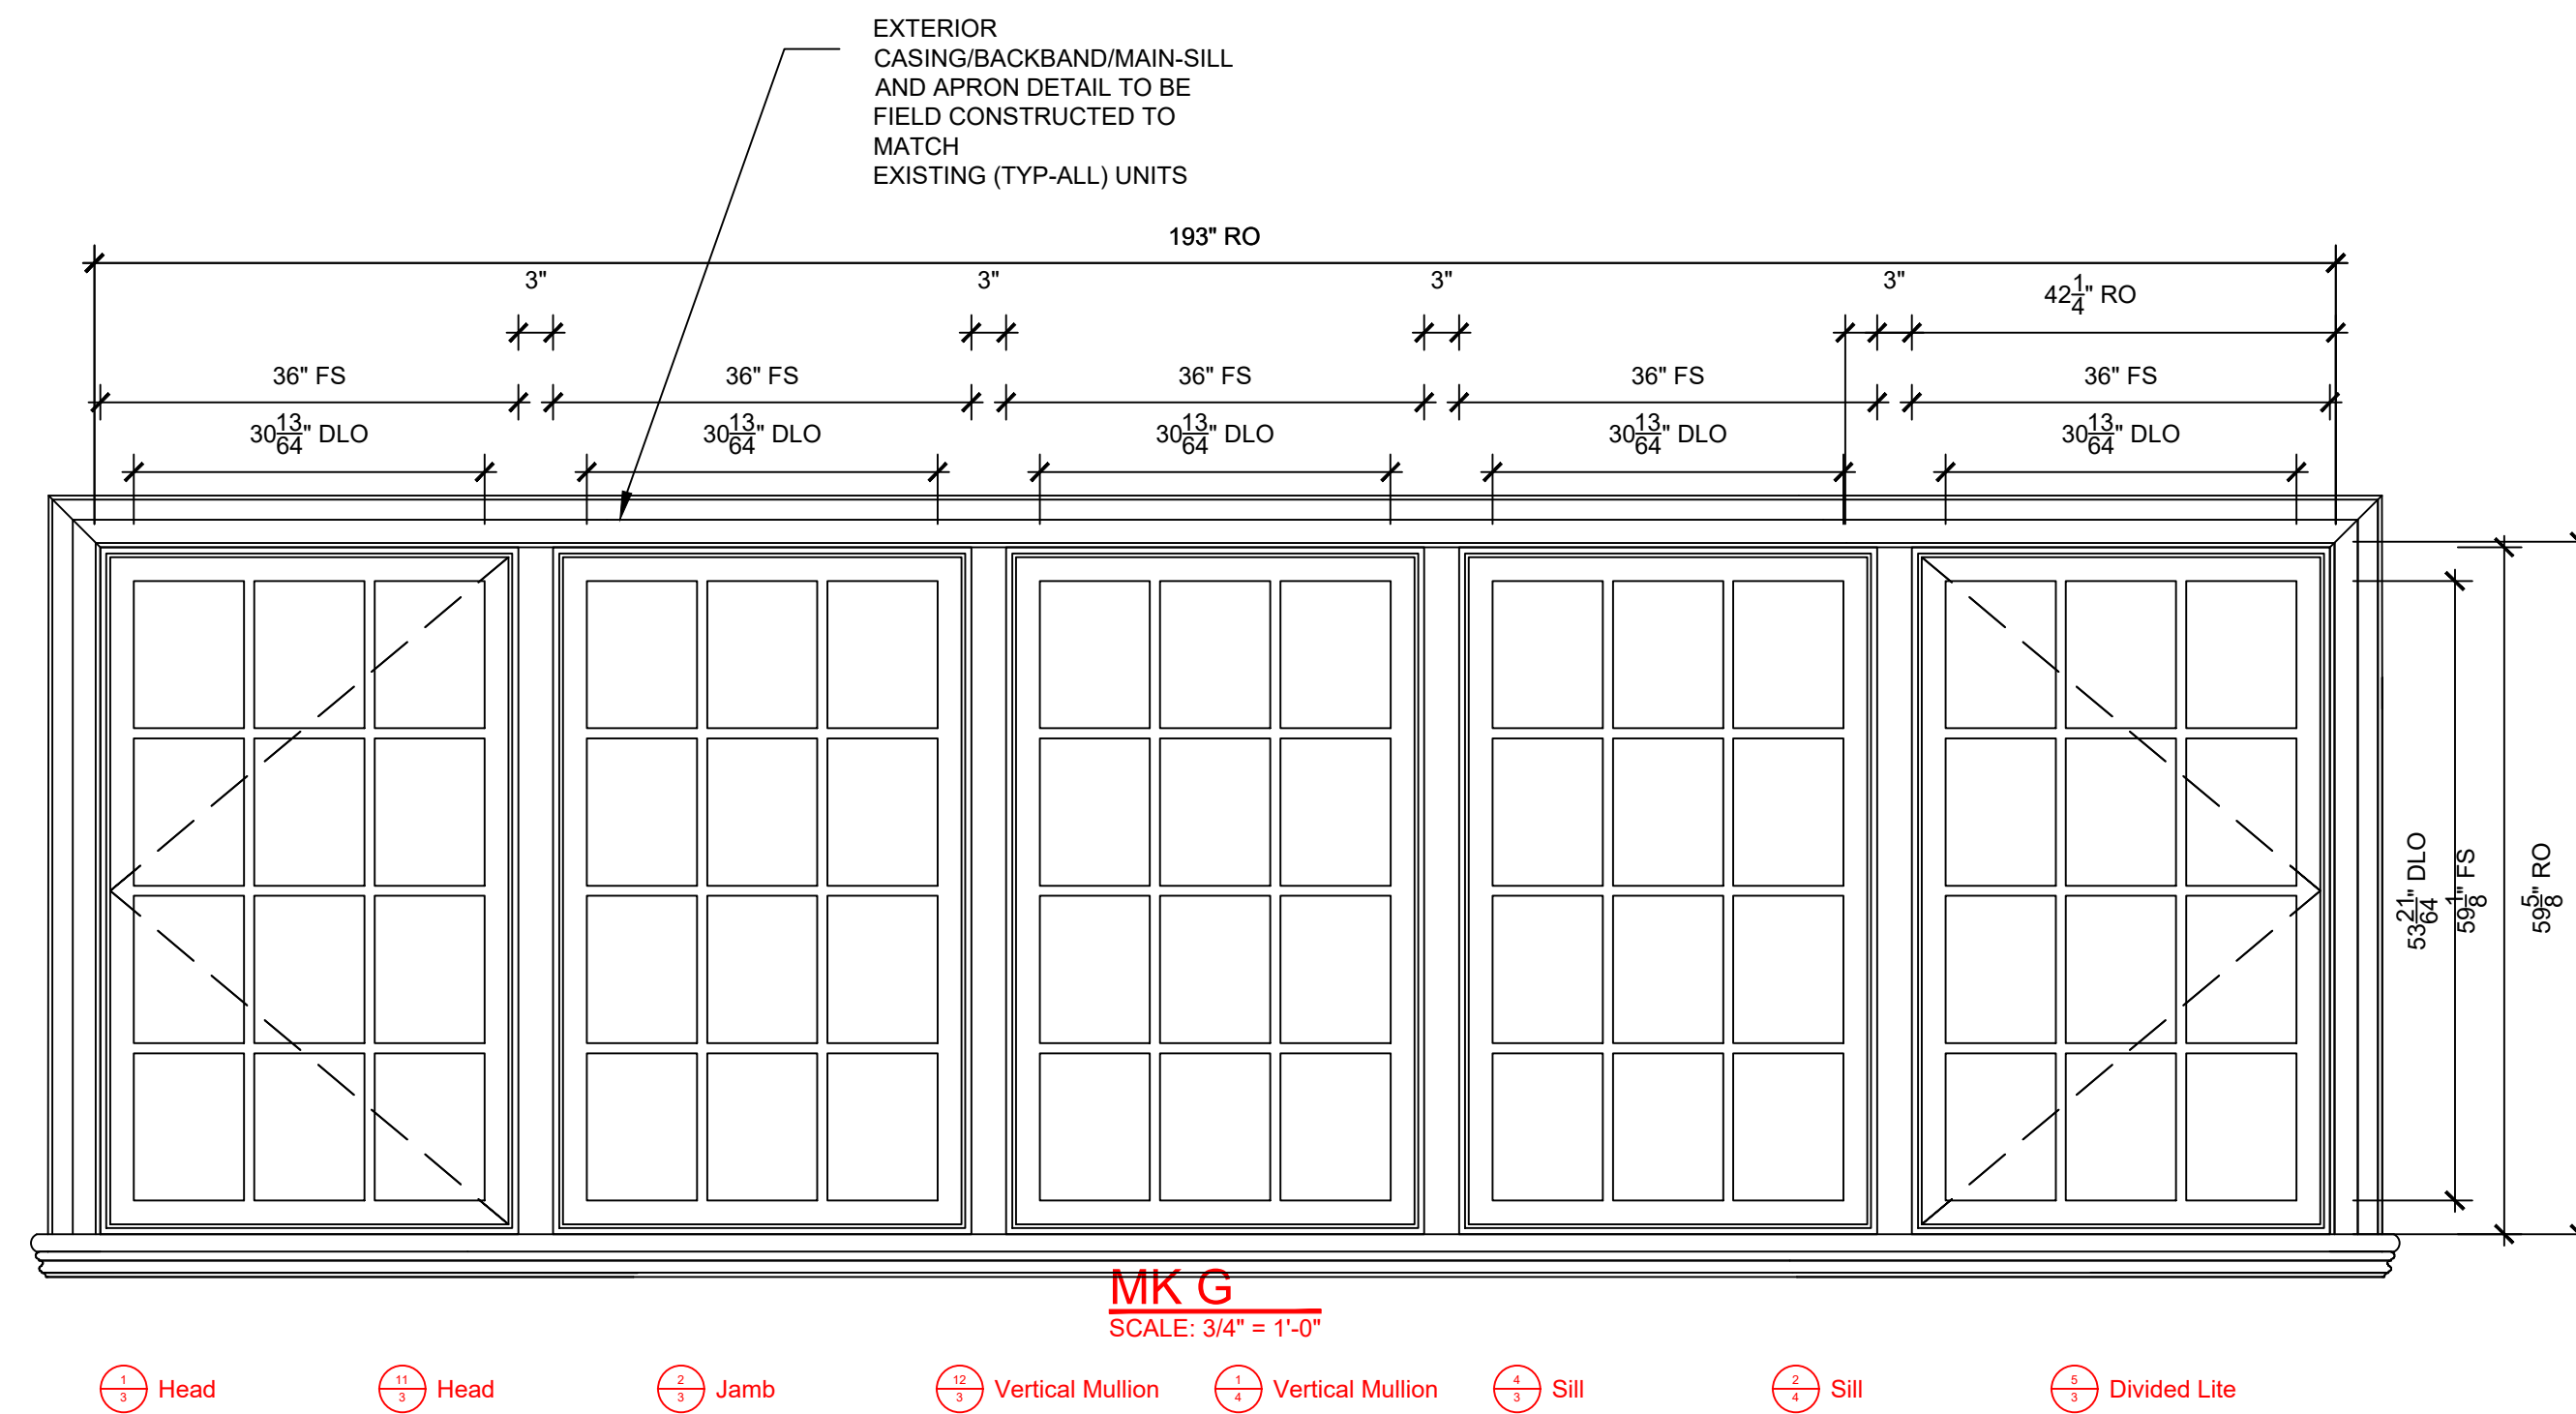

SPECIFICATIONS

Line #: 5
Qty: 1
Mark Unit: Mk G
Product Line: Ultimate
Unit Description: Marvin Assembly
Rough Opening: 193" X 59 5/8"
Frame Size: 192" X 59 1/8"
Exterior Finish: Wineberry
Species: Pine
Interior Finish: Primed
Unit Type: [A1] Casement, Left Hand, [A2/A3/A4] Casement, Stationary, [A5] Casement, Right Hand
Call Number: CN3660
Glass Information: IG - 3/4", Low E2 w/Argon, Stainless
Divider Type: 7/8" Rectangular SDL W/ Spacer - Stainless
Hardware Type: [A1/A5] Folding Handle, No Sash Travel Limiter, [A2/A3/A4] None
Screen Type: [A1/A5] Aluminum Screen, [A2/A3/A4] None
Hardware Color: [A1/A5] Satin Taupe, [A2/A3/A4] None
Screen Surround Color: [A1/A5] Satin Taupe, [A2/A3/A4] None
Screen Mesh Type: [A1/A5] Charcoal Fiberglass Mesh, [A2/A3/A4] None
Jamb Depth: Standard Jamb, 6 9/16"
Exterior Casing: Casing Type : None

SPECIFICATIONS

Line #: 6
Qty: 1
Mark Unit: Mk F
Product Line: Ultimate
Unit Description: Marvin Assembly
Rough Opening: 115" X 59 5/8"
Frame Size: 114" X 59 1/8"
Exterior Finish: Wineberry
Species: Pine
Interior Finish: Primed
Unit Type: [A1] Casement, Left Hand, [A2] Casement, Stationary, [A3] Casement, Right Hand
Call Number: CN3660
Glass Information: IG - 3/4", Low E2 w/Argon, Stainless
Divider Type: 7/8" Rectangular SDL W/ Spacer - Stainless
Hardware Type: [A1/A3] Folding Handle, No Sash Travel Limiter, [A2] None
Screen Type: [A1/A3] Aluminum Screen, [A2] None
Hardware Color: [A1/A3] Satin Taupe, [A2] None
Screen Surround Color: [A1/A3] Satin Taupe, [A2] None
Screen Mesh Type: [A1/A3] Charcoal Fiberglass Mesh, [A2] None
Jamb Depth: Standard Jamb, 6 9/16"
Exterior Casing: Casing Type : None