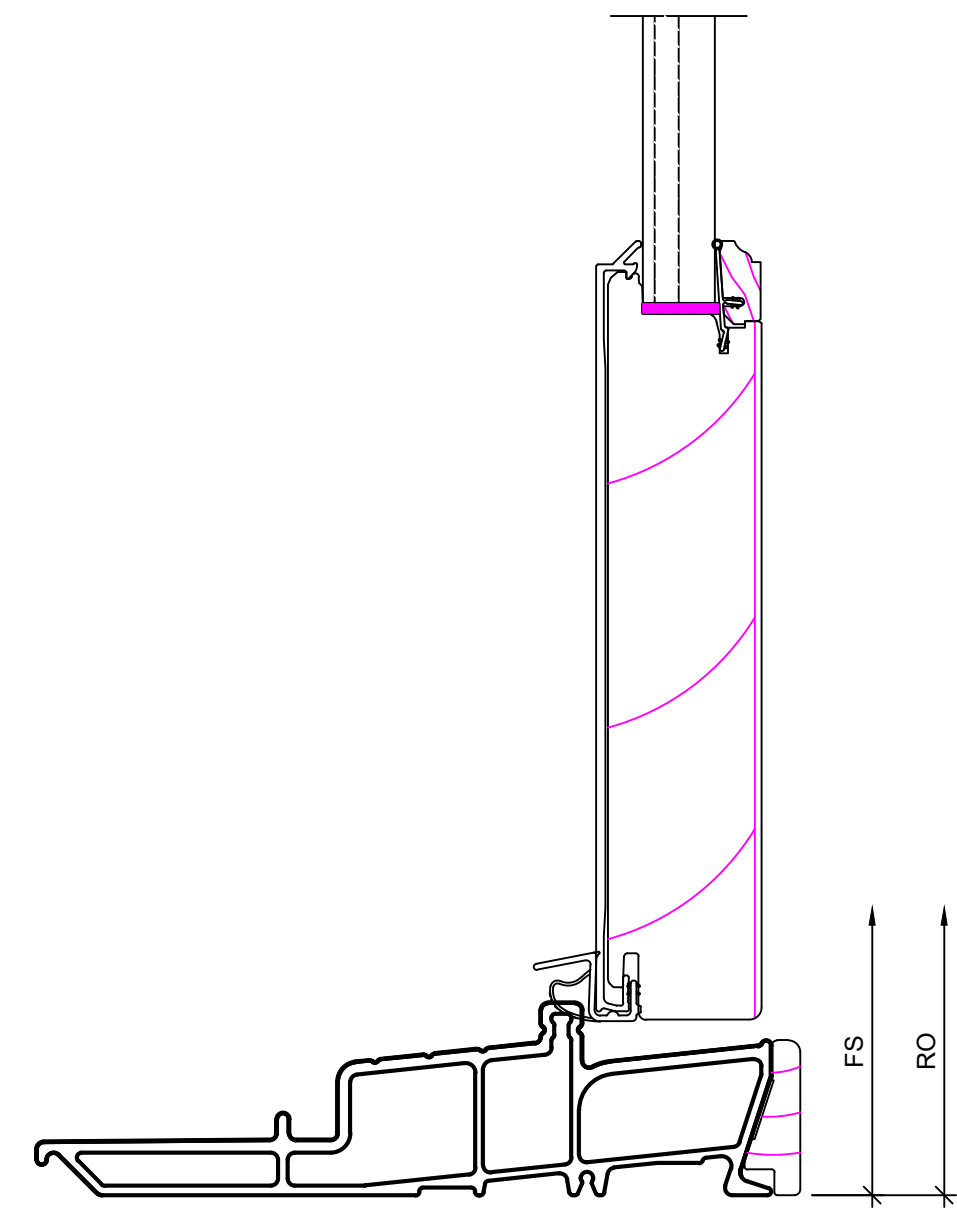

6 Head
SCALE: 6" = 1'-0"

4
4 SILL SCALE: 6" = 1'-0"