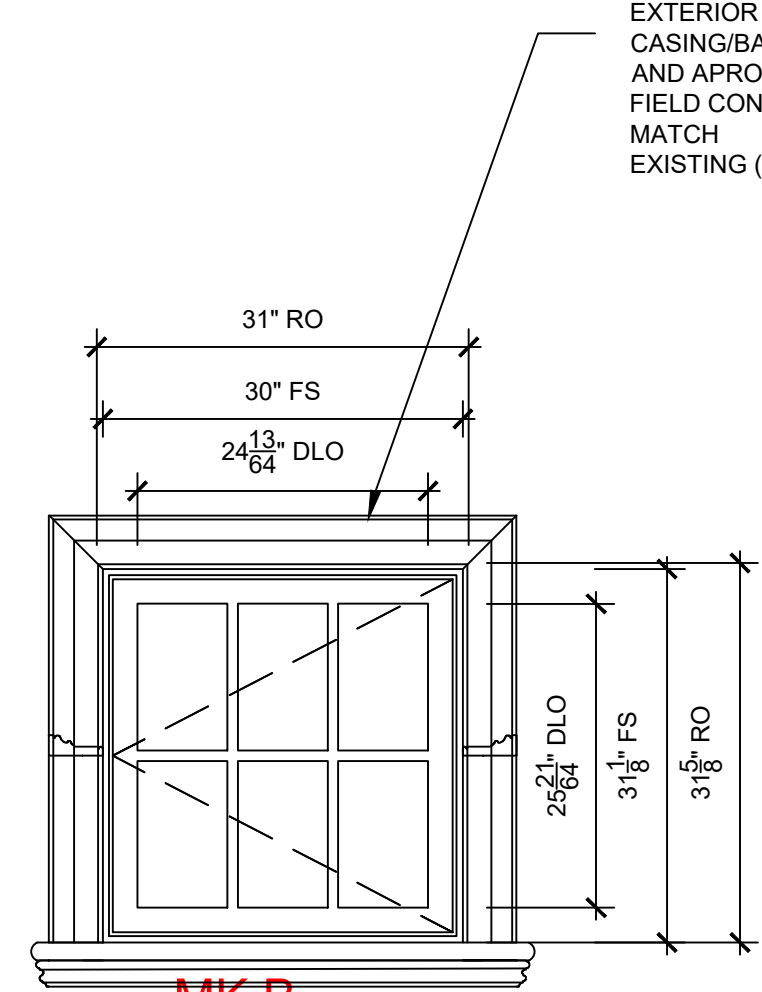

MK B
SCALE: 3/4" = 1'-0"

- ⊕ Head
- ⊕ Sill
- ⊕ Jamb
- ⊕ Divided Lite

SPECIFICATIONS

Line #: 2
Qty: 1
Mark Unit: Mk B
Product Line: Ultimate
Unit Description: Casement
Rough Opening: 31" X 31 5/8"
Frame Size: 30" X 31 1/8"
Exterior Finish: Wineberry
Species: Pine
Interior Finish: Primed
Unit Type: Casement, Left Hand
Call Number: CN3032
Glass Information: IG - 3/4", Low E2 w/Argon, Stainless
Divider Type: 7/8" Rectangular SDL W/ Spacer - Stainless
Hardware Type: Folding Handle, No Sash Travel Limiter
Screen Type: Aluminum Screen
Hardware Color: Satin Taupe
Screen Surround Color: Satin Taupe
Screen Mesh Type: Charcoal Fiberglass Mesh
Jamb Depth: Standard Jamb, 6 9/16"
Exterior Casing: Casing Type : None