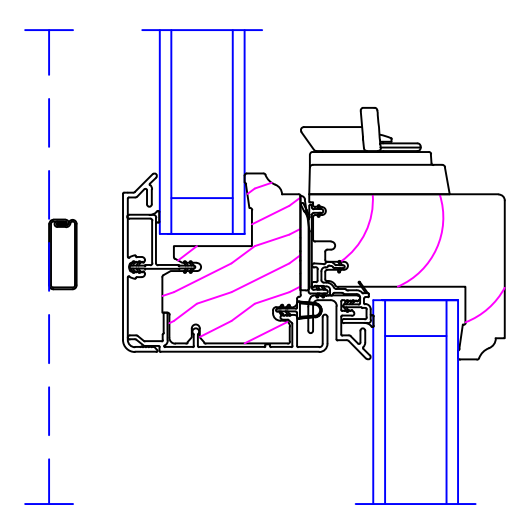

10 Checkrail
SCALE: 6" = 1'-0"