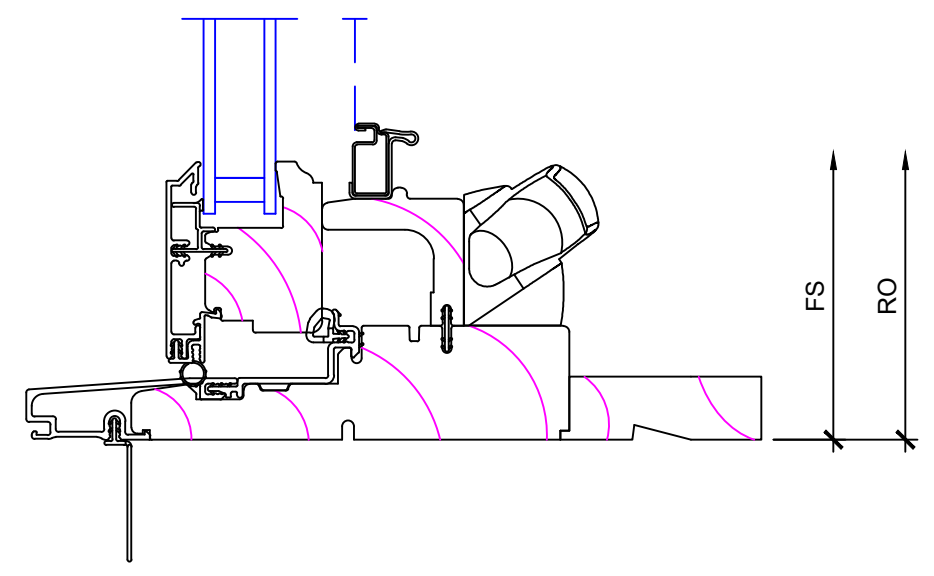

4 Sill
SCALE: 6" = 1'-0"