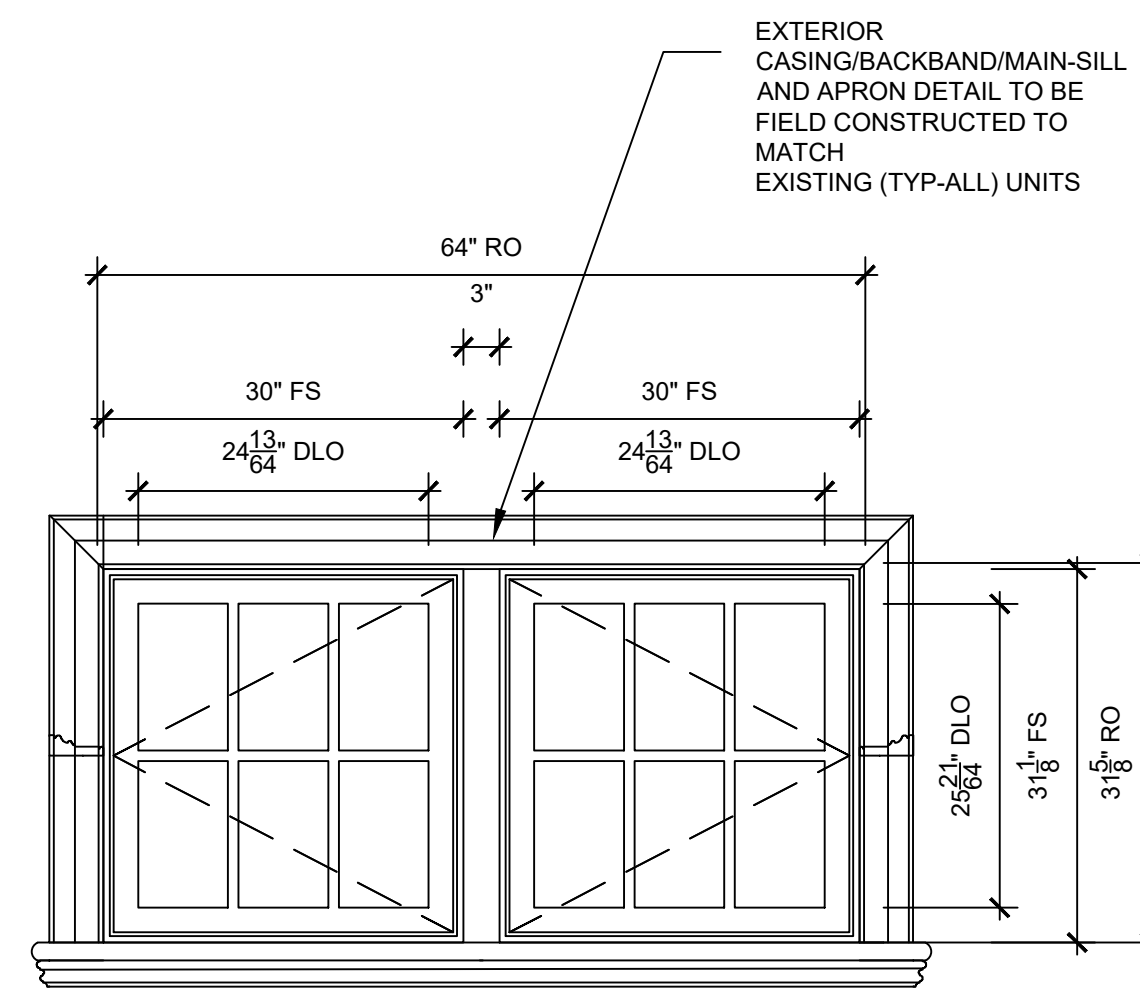

REVISION: 06/18/2020

CREATED: 06/18/2020

DIST/DEALER: O L BOLYARD LUMBER CO

DRAWN: PAUL BEKEMEYER

QUOTE#: 61VD2HN

MK A
SCALE: 3/4" = 1'-0"

- ⊕ Head
- ⊕ Sill
- ⊕ Jamb
- ⊕ Divided Lite
- ⊕ Vertical Mullion

SPECIFICATIONS

Line #: 1
Qty: 1
Mark Unit: Mk A
Product Line: Ultimate
Unit Description: Marvin Assembly
Rough Opening: 64" X 31 5/8"
Frame Size: 63" X 31 1/8"
Exterior Finish: Wineberry
Species: Pine
Interior Finish: Primed
Unit Type: [A1] Casement, Left Hand, [A2] Casement, Right Hand
Call Number: CN3032
Glass Information: IG - 3/4", Low E2 w/Argon, Stainless
Divider Type: 7/8" Rectangular SDL W/ Spacer - Stainless
Hardware Type: Folding Handle, No Sash Travel Limiter
Screen Type: Aluminum Screen
Hardware Color: Satin Taupe
Screen Surround Color: Satin Taupe
Screen Mesh Type: Charcoal Fiberglass Mesh
Jamb Depth: Standard Jamb, 6 9/16"
Exterior Casing: Casing Type : None