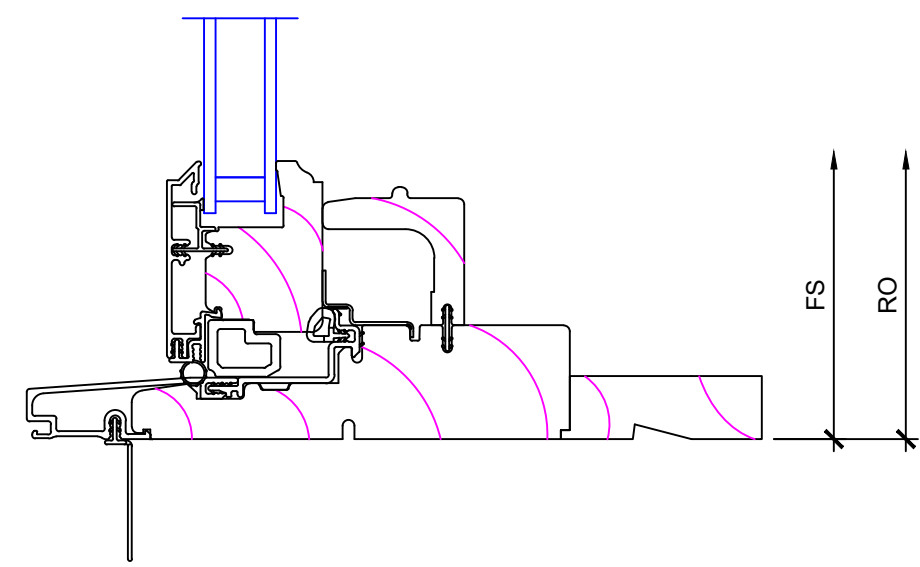

2
4 Sill SCALE: 6" = 1'-0"