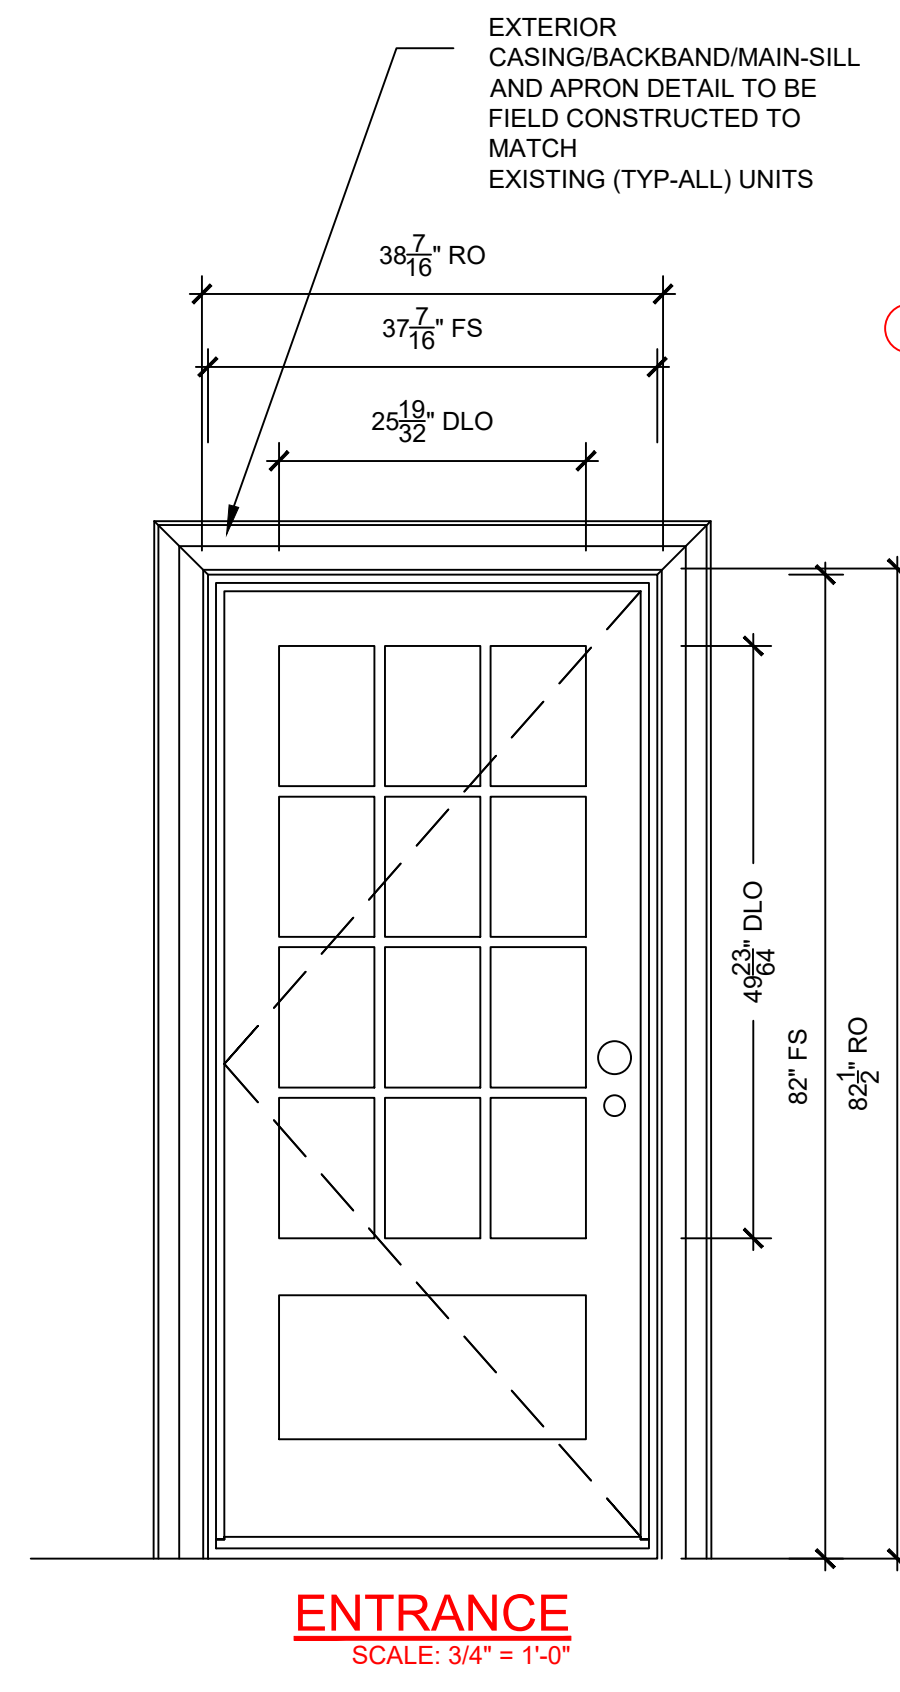

SPECIFICATIONS

Line #: 5
Qty: 1
Mark Unit: Mk G
Product Line: Ultimate
Unit Description: Marvin Assembly
Rough Opening: 193" X 59 5/8"
Frame Size: 192" X 59 1/8"
Exterior Finish: Wineberry
Species: Pine
Interior Finish: Primed
Unit Type: [A1] Casement, Left Hand, [A2/A3/A4] Casement, Stationary, [A5] Casement, Right Hand
Call Number: CN3660
Glass Information: IG - 3/4", Low E2 w/Argon, Stainless
Divider Type: 7/8" Rectangular SDL W/ Spacer - Stainless
Hardware Type: [A1/A5] Folding Handle, No Sash Travel Limiter, [A2/A3/A4] None
Screen Type: [A1/A5] Aluminum Screen, [A2/A3/A4] None
Hardware Color: [A1/A5] Satin Taupe, [A2/A3/A4] None
Screen Surround Color: [A1/A5] Satin Taupe, [A2/A3/A4] None
Screen Mesh Type: [A1/A5] Charcoal Fiberglass Mesh, [A2/A3/A4] None
Jamb Depth: Standard Jamb, 6 9/16"
Exterior Casing: Casing Type : None