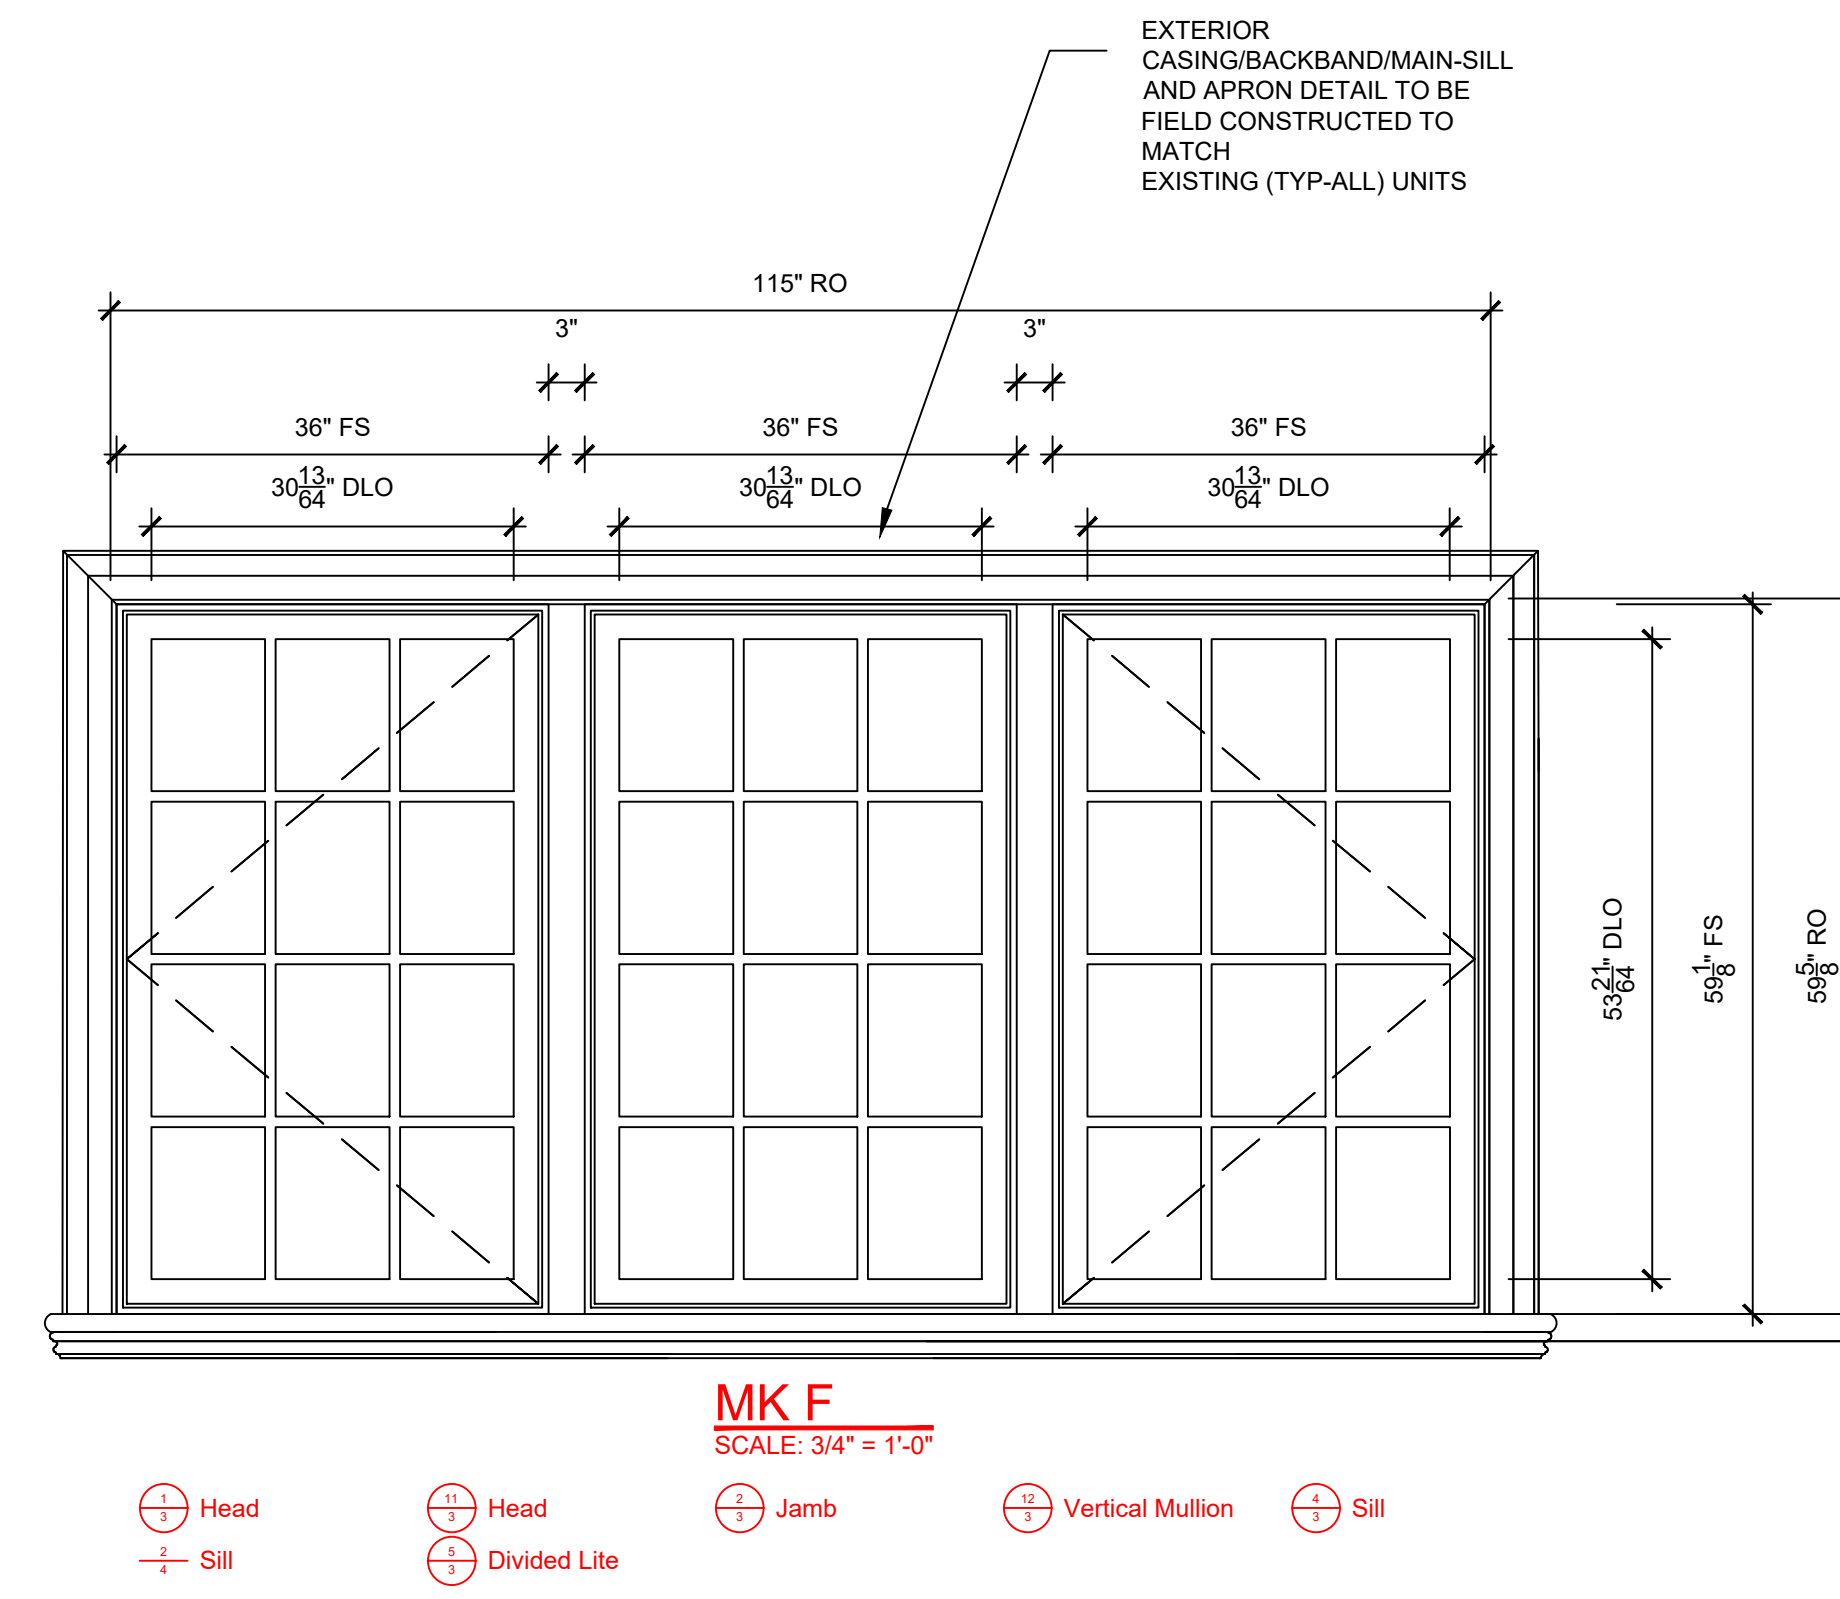

SPECIFICATIONS

Line #: 5
Qty: 1
Mark Unit: Mk G
Product Line: Ultimate
Unit Description: Marvin Assembly
Rough Opening: 193" X 59 5/8"
Frame Size: 192" X 59 1/8"
Exterior Finish: Wineberry
Species: Pine
Interior Finish: Primed
Unit Type: [A1] Casement, Left Hand, [A2/A3/A4] Casement, Stationary, [A5] Casement, Right Hand
Call Number: CN3660
Glass Information: IG - 3/4", Low E2 w/Argon, Stainless
Divider Type: 7/8" Rectangular SDL W/ Spacer - Stainless
Hardware Type: [A1/A5] Folding Handle, No Sash Travel Limiter, [A2/A3/A4] None
Screen Type: [A1/A5] Aluminum Screen, [A2/A3/A4] None
Hardware Color: [A1/A5] Satin Taupe, [A2/A3/A4] None
Screen Surround Color: [A1/A5] Satin Taupe, [A2/A3/A4] None
Screen Mesh Type: [A1/A5] Charcoal Fiberglass Mesh, [A2/A3/A4] None
Jamb Depth: Standard Jamb, 6 9/16"
Exterior Casing: Casing Type : None

SPECIFICATIONS

Line #: 6
Qty: 1
Mark Unit: Mk F
Product Line: Ultimate
Unit Description: Marvin Assembly
Rough Opening: 115" X 59 5/8"
Frame Size: 114" X 59 1/8"
Exterior Finish: Wineberry
Species: Pine
Interior Finish: Primed
Unit Type: [A1] Casement, Left Hand, [A2] Casement, Stationary, [A3] Casement, Right Hand
Call Number: CN3660
Glass Information: IG - 3/4", Low E2 w/Argon, Stainless
Divider Type: 7/8" Rectangular SDL W/ Spacer - Stainless
Hardware Type: [A1/A3] Folding Handle, No Sash Travel Limiter, [A2] None
Screen Type: [A1/A3] Aluminum Screen, [A2] None
Hardware Color: [A1/A3] Satin Taupe, [A2] None
Screen Surround Color: [A1/A3] Satin Taupe, [A2] None
Screen Mesh Type: [A1/A3] Charcoal Fiberglass Mesh, [A2] None
Jamb Depth: Standard Jamb, 6 9/16"
Exterior Casing: Casing Type : None