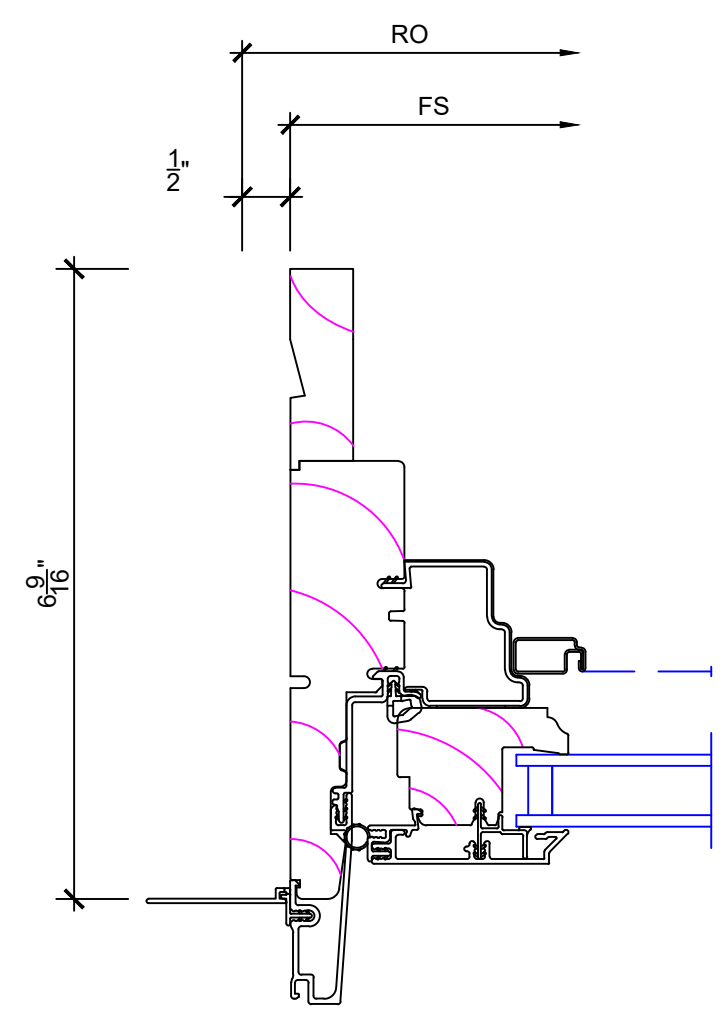

2 Jamb
SCALE: 6" = 1'-0"

5 Divided Lite
SCALE: 6" = 1'-0"