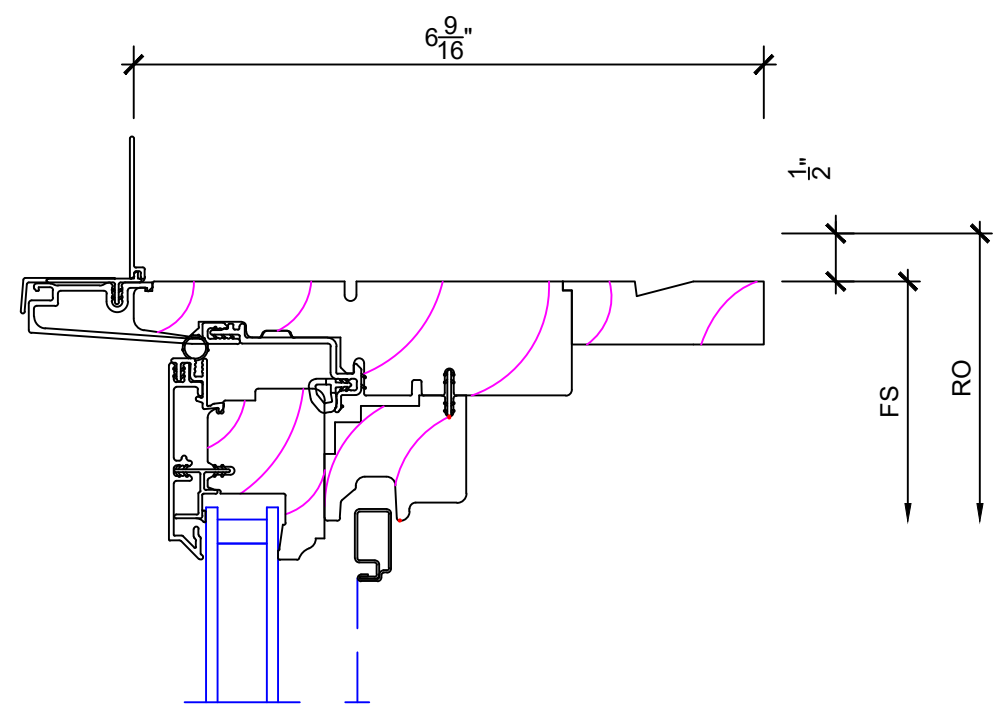

CREATED: 06/18/2020 REVISION:

PROJ/JOB: Valade-Steen Residence / 1411 Iniquis, Indian Village MI
DIST/DEALER: O L BOLYARD LUMBER CO
DRAWN: PAUL BEKEMEYER
QUOTE#: 61VD2HN PK VERSION: 0003.02.01

1 Head
SCALE: 6" = 1'-0"