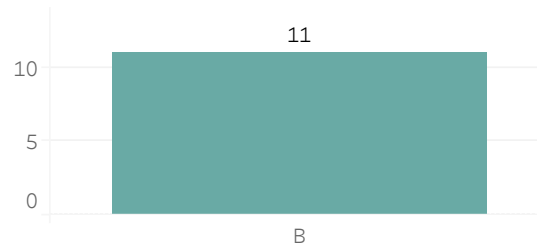

Printed on Monday, April 1, 2024

Pursuant to Detroit Police Department Directive 307.5 - 5.1, below are the number of facial recognition requests that were fulfilled, the crimes that the facial recognition requests were attempting to solve, and the number of leads produced from the facial recognition software.

This report includes all requests made from Monday, March 25, 2024 through Sunday, March 31, 2024, as well as Q1 2024 quarter to date (1/1/2024 through 3/31/2024) and 2024 year to date (1/1/2024 through 3/31/2024). 0 searches were performed in violation of policy during the prior week, 0 during the current quarter, and 0 during the current year.

Prior Week Race of Probe Photo

Quarter to Date Race of Probe Photo

Year to Date Race of Probe Photo

Prior Week Gender of Probe Photo

Quarter to Date Gender of Probe Photo

Year to Date Gender of Probe Photo