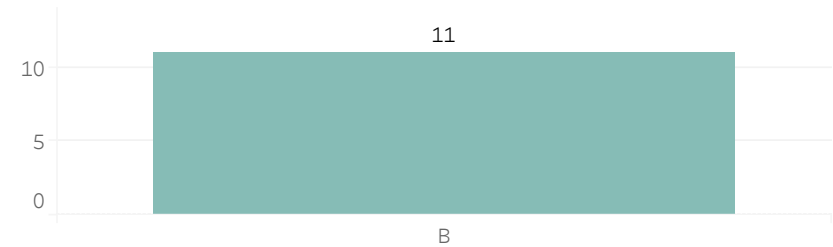

Printed on Monday, April 1, 2024

Pursuant to Detroit Police Department Directive 307.5 - 5.1, below are the number of facial recognition requests that were fulfilled, the crimes that the facial recognition requests were attempting to solve, and the number of leads produced from the facial recognition software.

This report includes all requests made from Monday, March 25, 2024 through Sunday, March 31, 2024, as well as Q1 2024 quarter to date (1/1/2024 through 3/31/2024) and 2024 year to date (1/1/2024 through 3/31/2024). 0 searches were performed in violation of policy during the prior week, 0 during the current quarter, and 0 during the current year.

Prior Week Race of Probe Photo

Quarter to Date Race of Probe Photo

Year to Date Race of Probe Photo

Prior Week Gender of Probe Photo

Quarter to Date Gender of Probe Photo

Year to Date Gender of Probe Photo