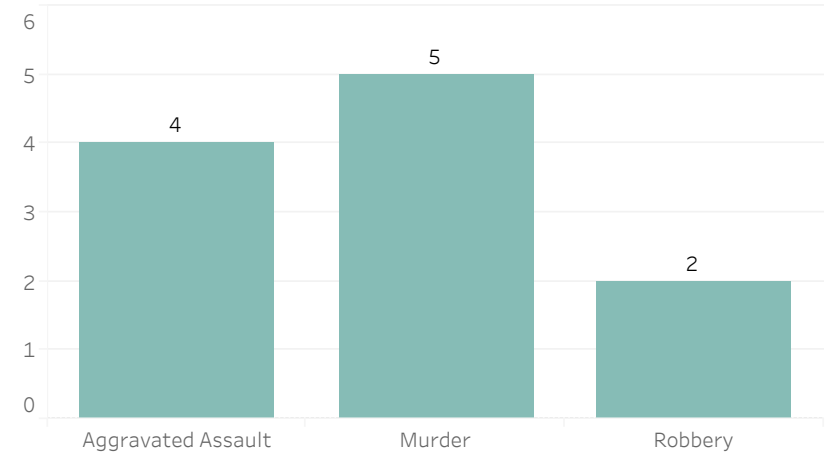

Detroit Police Department

Weekly Report on Facial Recognition

Printed on Monday, April 1, 2024

Pursuant to Detroit Police Department Directive 307.5 - 5.1, below are the number of facial recognition requests that were fulfilled, the crimes that the facial recognition requests were attempting to solve, and the number of leads produced from the facial recognition software.

This report includes all requests made from Monday, March 25, 2024 through Sunday, March 31, 2024, as well as Q1 2024 quarter to date (1/1/2024 through 3/31/2024) and 2024 year to date (1/1/2024 through 3/31/2024). 0 searches were performed in violation of policy during the prior week, 0 during the current quarter, and 0 during the current year.

Prior Week Count of Crimes

Quarter to Date Count of Crimes

Year to Date Count of Crimes