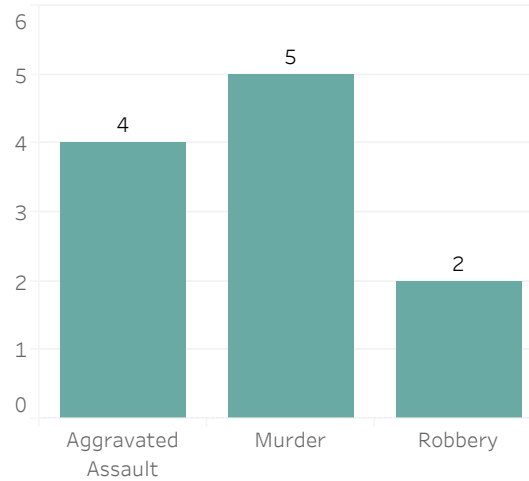

Detroit Police Department

Weekly Report on Facial Recognition

Printed on Monday, April 1, 2024

Pursuant to Detroit Police Department Directive 307.5 - 5.1, below are the number of facial recognition requests that were fulfilled, the crimes that the facial recognition requests were attempting to solve, and the number of leads produced from the facial recognition software.

This report includes all requests made from Monday, March 25, 2024 through Sunday, March 31, 2024, as well as Q1 2024 quarter to date (1/1/2024 through 3/31/2024) and 2024 year to date (1/1/2024 through 3/31/2024). 0 searches were performed in violation of policy during the prior week, 0 during the current quarter, and 0 during the current year.

Prior Week Count of Crimes

Quarter to Date Count of Crimes

Year to Date Count of Crimes