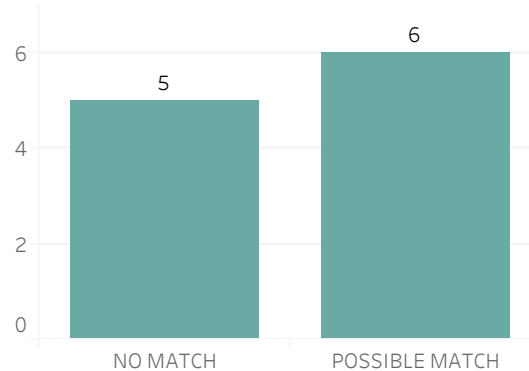

Prior Week Count of Crimes

Quarter to Date Count of Crimes

Year to Date Count of Crimes

Prior Week Count of Leads

Quarter to Date Count of Leads

Year to Date Count of Leads

Detroit Police Department Weekly Report on Facial Recognition

Printed on Monday, April 1, 2024

Pursuant to Detroit Police Department Directive 307.5 - 5.1, below are the number of facial recognition requests that were fulfilled, the crimes that the facial recognition requests were attempting to solve, and the number of leads produced from the facial recognition software.