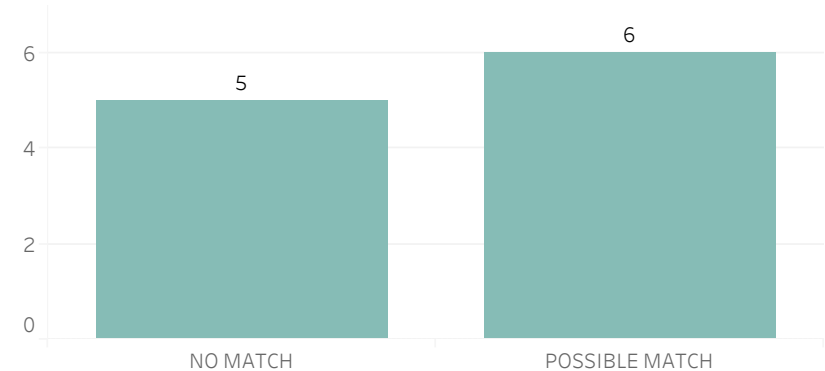

Prior Week Count of Crimes

Quarter to Date Count of Crimes

Year to Date Count of Crimes

Prior Week Count of Leads

Quarter to Date Count of Leads

Year to Date Count of Leads

Detroit Police Department Weekly Report on Facial Recognition

Printed on Monday, April 1, 2024

Pursuant to Detroit Police Department Directive 307.5 - 5.1, below are the number of facial recognition requests that were fulfilled, the crimes that the facial recognition requests were attempting to solve, and the number of leads produced from the facial recognition software.