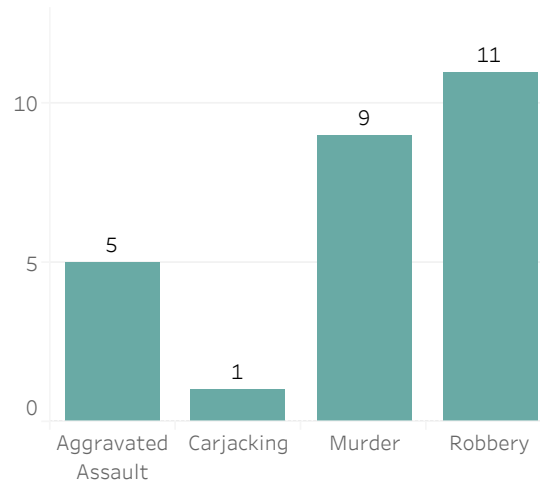

Detroit Police Department Weekly Report on Facial Recognition

Printed on Monday, March 13, 2023

Pursuant to Detroit Police Department Directive 307.5 - 5.1, below are the number of facial recognition requests that were fulfilled, the crimes that the facial recognition requests were attempting to solve, and the number of leads produced from the facial recognition software.

Prior Week Count of Crimes

Quarter to Date Count of Crimes

Year to Date Count of Crimes

Prior Week Count of Leads

Quarter to Date Count of Leads

Year to Date Count of Leads

Detroit Police Department Weekly Report on Facial Recognition