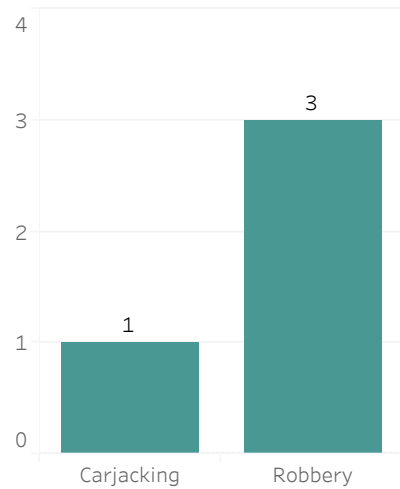

Detroit Police Department Weekly Report on Facial Recognition

Printed on Monday, March 13, 2023

Pursuant to Detroit Police Department Directive 307.5 - 5.1, below are the number of facial recognition requests that were fulfilled, the crimes that the facial recognition requests were attempting to solve, and the number of leads produced from the facial recognition software.

Prior Week Count of Crimes

Quarter to Date Count of Crimes

Year to Date Count of Crimes

Prior Week Count of Leads

Quarter to Date Count of Leads

Year to Date Count of Leads

Detroit Police Department Weekly Report on Facial Recognition