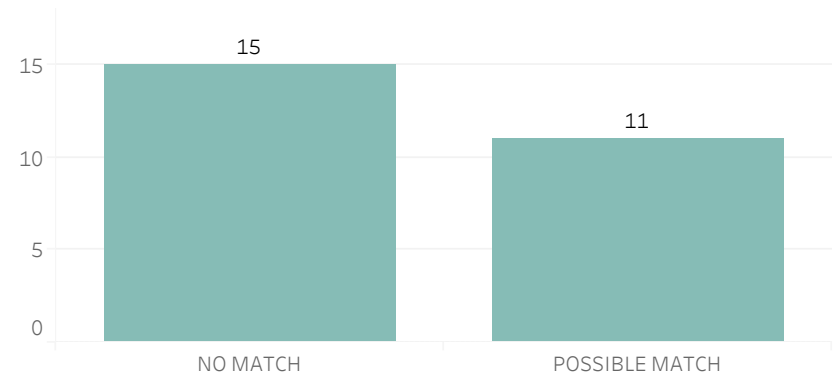

Prior Week Count of Crimes

Quarter to Date Count of Crimes

Year to Date Count of Crimes

Prior Week Count of Leads

Quarter to Date Count of Leads

Year to Date Count of Leads

Detroit Police Department Weekly Report on Facial Recognition

Printed on Monday, March 13, 2023

Pursuant to Detroit Police Department Directive 307.5 - 5.1, below are the number of facial recognition requests that were fulfilled, the crimes that the facial recognition requests were attempting to solve, and the number of leads produced from the facial recognition software.