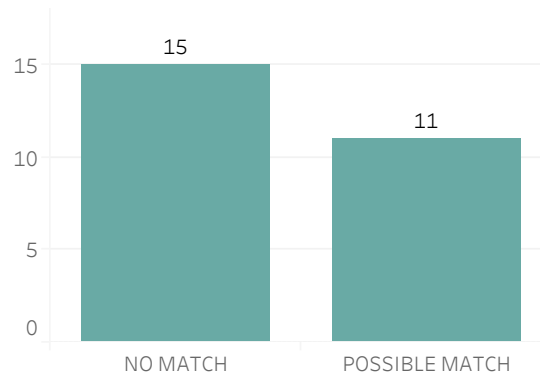

Prior Week Count of Crimes

Quarter to Date Count of Crimes

Year to Date Count of Crimes

Prior Week Count of Leads

Quarter to Date Count of Leads

Year to Date Count of Leads

Detroit Police Department Weekly Report on Facial Recognition

Printed on Monday, March 13, 2023

Pursuant to Detroit Police Department Directive 307.5 - 5.1, below are the number of facial recognition requests that were fulfilled, the crimes that the facial recognition requests were attempting to solve, and the number of leads produced from the facial recognition software.