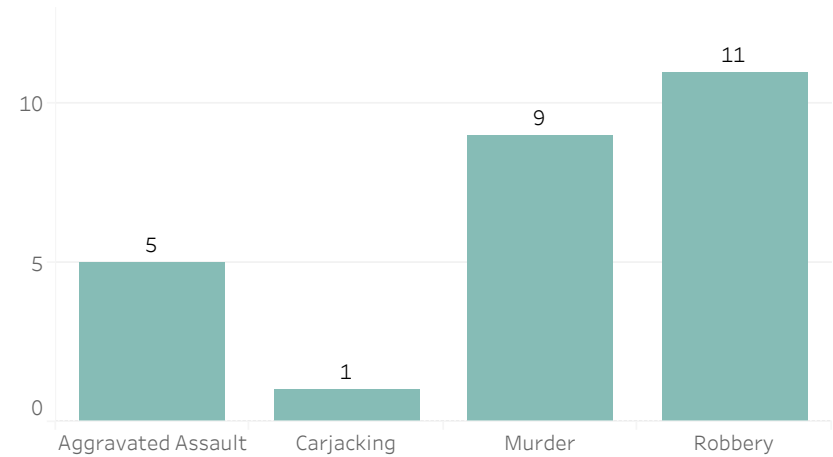

Prior Week Count of Crimes

Quarter to Date Count of Crimes

Year to Date Count of Crimes

Prior Week Count of Leads

Quarter to Date Count of Leads

Year to Date Count of Leads

Detroit Police Department Weekly Report on Facial Recognition