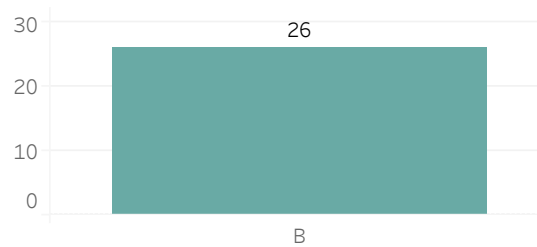

Printed on Monday, March 13, 2023

Pursuant to Detroit Police Department Directive 307.5 - 5.1, below are the number of facial recognition requests that were fulfilled, the crimes that the facial recognition requests were attempting to solve, and the number of leads produced from the facial recognition software.

Prior Week Race of Probe Photo

Quarter to Date Race of Probe Photo

Year to Date Race of Probe Photo

Prior Week Gender of Probe Photo

Quarter to Date Gender of Probe Photo

Year to Date Gender of Probe Photo