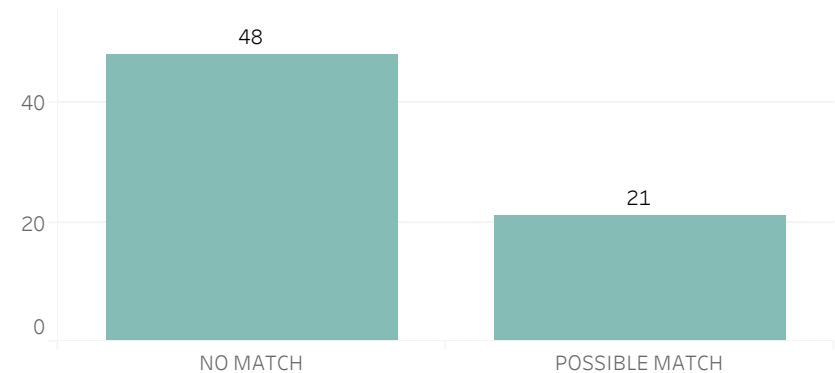

Prior Week Count of Crimes

Quarter to Date Count of Crimes

Year to Date Count of Crimes

Prior Week Count of Leads

Quarter to Date Count of Leads

Year to Date Count of Leads

Detroit Police Department

Weekly Report on Facial Recognition

Printed on Monday, July 25, 2022

Pursuant to Detroit Police Department Directive 307.5 - 5.1, below are the number of facial recognition requests that were fulfilled, the crimes that the facial recognition requests were attempting to solve, and the number of leads produced from the facial recognition software.