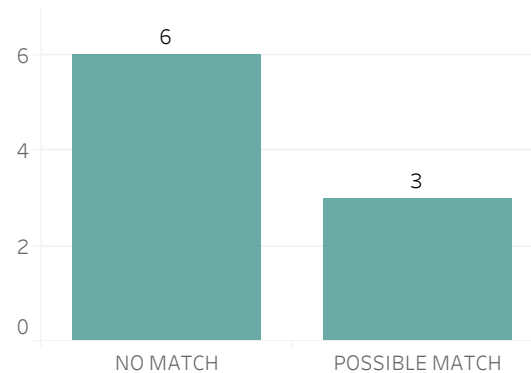

Prior Week Count of Crimes

Quarter to Date Count of Crimes

Year to Date Count of Crimes

Prior Week Count of Leads

Quarter to Date Count of Leads

Year to Date Count of Leads

Detroit Police Department

Weekly Report on Facial Recognition

Printed on Monday, July 25, 2022

Pursuant to Detroit Police Department Directive 307.5 - 5.1, below are the number of facial recognition requests that were fulfilled, the crimes that the facial recognition requests were attempting to solve, and the number of leads produced from the facial recognition software.