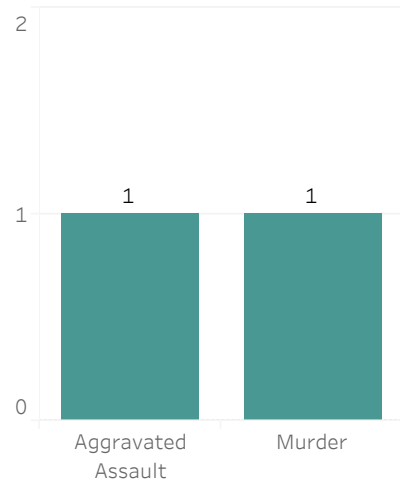

Detroit Police Department Weekly Report on Facial Recognition

Printed on Monday, July 25, 2022

Pursuant to Detroit Police Department Directive 307.5 - 5.1, below are the number of facial recognition requests that were fulfilled, the crimes that the facial recognition requests were attempting to solve, and the number of leads produced from the facial recognition software.

This report includes all requests made from Monday, July 18, 2022 through Sunday, July 24, 2022, as well as Q3 2022 quarter to date (7/1/2022 through 7/24/2022) and 2022 year to date (1/1/2022 through 7/24/2022). 0 searches were performed in violation of policy during the prior week, 0 during the current quarter, and 0 during the current year.

Prior Week Count of Crimes