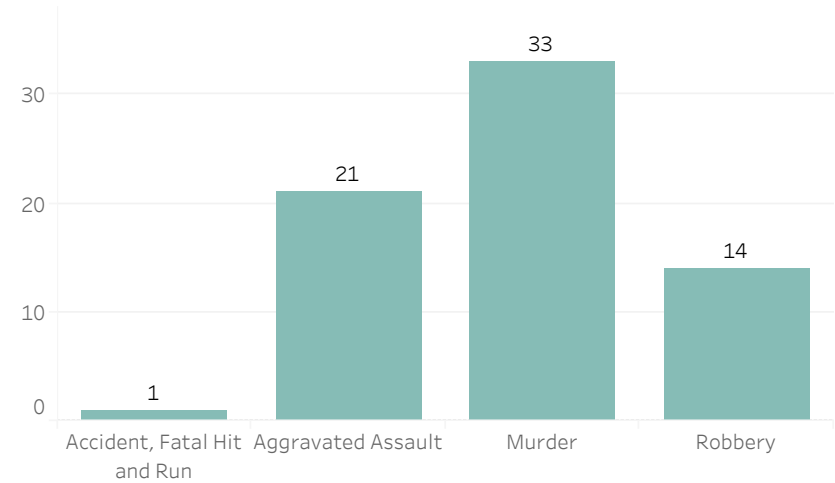

Detroit Police Department Weekly Report on Facial Recognition

Printed on Monday, July 25, 2022

Pursuant to Detroit Police Department Directive 307.5 - 5.1, below are the number of facial recognition requests that were fulfilled, the crimes that the facial recognition requests were attempting to solve, and the number of leads produced from the facial recognition software.

Prior Week Count of Crimes

Quarter to Date Count of Crimes

Year to Date Count of Crimes

Prior Week Count of Leads

Quarter to Date Count of Leads

Year to Date Count of Leads

Detroit Police Department

Weekly Report on Facial Recognition