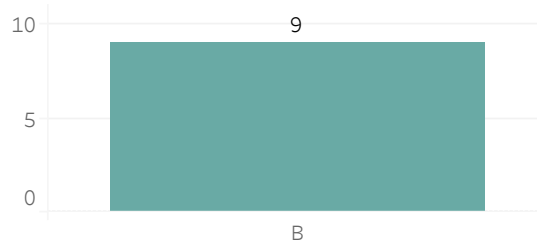

Printed on Monday, July 25, 2022

Pursuant to Detroit Police Department Directive 307.5 - 5.1, below are the number of facial recognition requests that were fulfilled, the crimes that the facial recognition requests were attempting to solve, and the number of leads produced from the facial recognition software.

Prior Week Race of Probe Photo

Quarter to Date Race of Probe Photo

Year to Date Race of Probe Photo

Prior Week Gender of Probe Photo

Quarter to Date Gender of Probe Photo

Year to Date Gender of Probe Photo