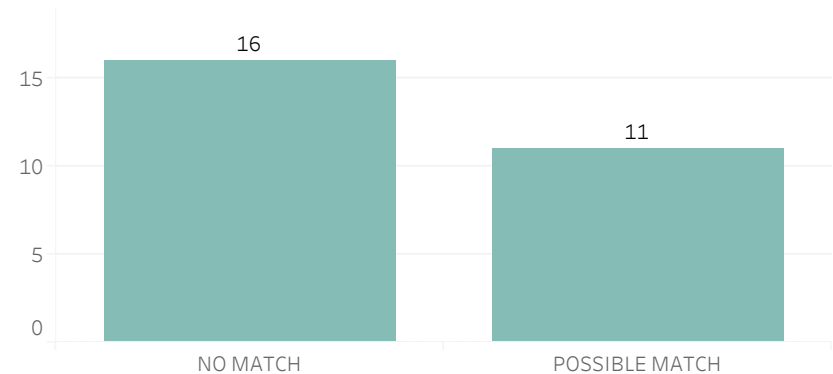

Prior Week Count of Crimes

Quarter to Date Count of Crimes

Year to Date Count of Crimes

Prior Week Count of Leads

Quarter to Date Count of Leads

Year to Date Count of Leads

Detroit Police Department Weekly Report on Facial Recognition

Printed on Monday, April 11, 2022

Pursuant to Detroit Police Department Directive 307.5 - 5.1, below are the number of facial recognition requests that were fulfilled, the crimes that the facial recognition requests were attempting to solve, and the number of leads produced from the facial recognition software.