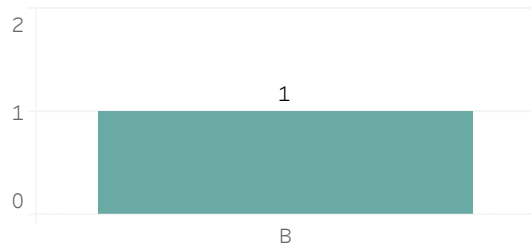

Printed on Monday, April 11, 2022

Pursuant to Detroit Police Department Directive 307.5 - 5.1, below are the number of facial recognition requests that were fulfilled, the crimes that the facial recognition requests were attempting to solve, and the number of leads produced from the facial recognition software.

Prior Week Race of Probe Photo

Quarter to Date Race of Probe Photo

Year to Date Race of Probe Photo

Prior Week Gender of Probe Photo

Quarter to Date Gender of Probe Photo

Year to Date Gender of Probe Photo