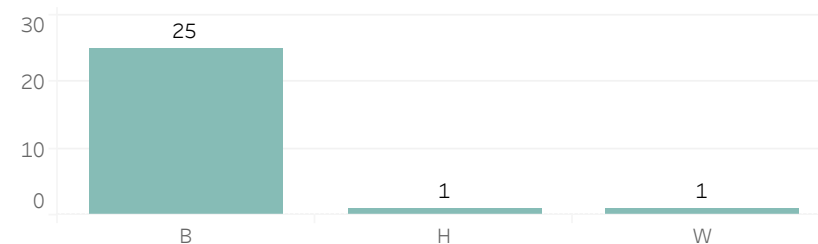

This report includes all requests made from Monday, April 4, 2022 through Sunday, April 10, 2022, as well as Q2 2022 quarter to date (4/1/2022 through 4/10/2022) and 2022 year to date (1/1/2022 through 4/10/2022). 0 searches were performed in violation of policy during the prior week, 0 during the current quarter, and 0 during the current year.

Prior Week Race of Probe Photo

Quarter to Date Race of Probe Photo

Year to Date Race of Probe Photo

Prior Week Gender of Probe Photo

Quarter to Date Gender of Probe Photo

Year to Date Gender of Probe Photo