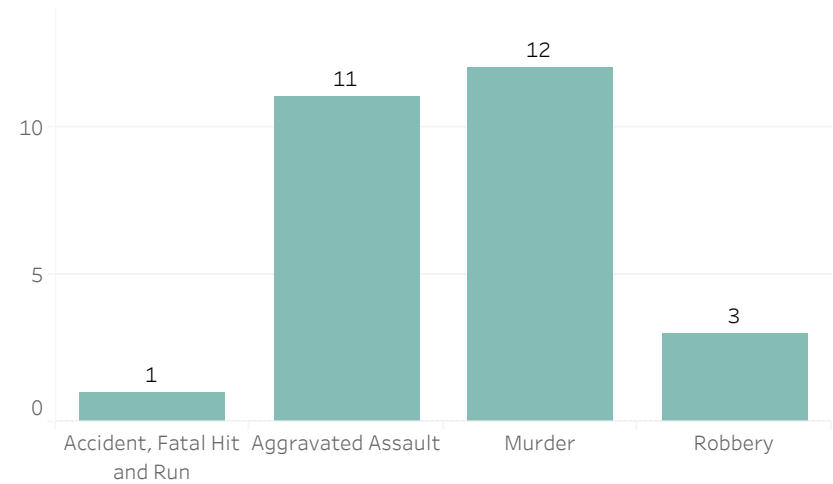

Detroit Police Department Weekly Report on Facial Recognition

Printed on Monday, April 11, 2022

Pursuant to Detroit Police Department Directive 307.5 - 5.1, below are the number of facial recognition requests that were fulfilled, the crimes that the facial recognition requests were attempting to solve, and the number of leads produced from the facial recognition software.

Prior Week Count of Crimes

Quarter to Date Count of Crimes

Year to Date Count of Crimes

Prior Week Count of Leads

Quarter to Date Count of Leads

Year to Date Count of Leads

Detroit Police Department Weekly Report on Facial Recognition