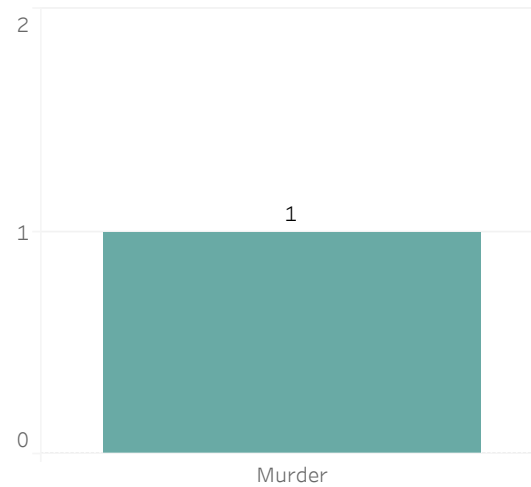

Quarter to Date Count of Crimes