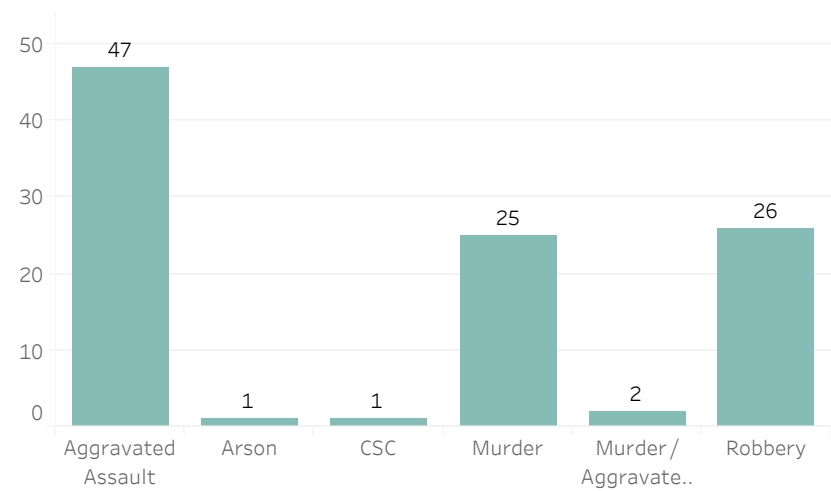

Detroit Police Department

Weekly Report on Facial Recognition

Printed on Monday, October 11, 2021

Pursuant to Detroit Police Department Directive 307.5 - 5.1, below are the number of facial recognition requests that were fulfilled, the crimes that the facial recognition requests were attempting to solve, and the number of leads produced from the facial recognition software.

This report includes all requests made from Monday, October 4, 2021 through Sunday, October 10, 2021, as well as Q4 2021 quarter to date (10/1/2021 through 10/10/2021) and 2021 year to date (1/1/2021 through 10/10/2021). 0 searches were performed in violation of policy during the prior week, 0 during the current quarter, and 0 during the current year.

Prior Week Count of Crimes

Quarter to Date Count of Crimes

Year to Date Count of Crimes