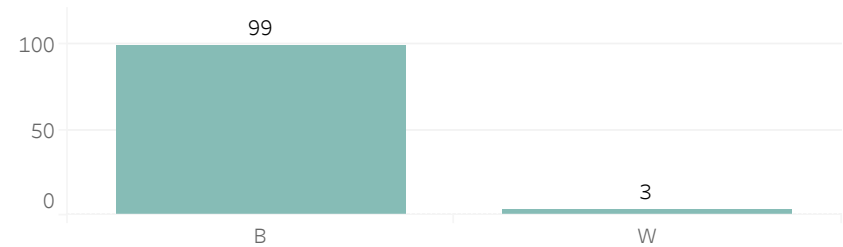

Detroit Police Department

Weekly Report on Facial Recognition

Printed on Monday, October 11, 2021

Pursuant to Detroit Police Department Directive 307.5 - 5.1, below are the number of facial recognition requests that were fulfilled, the crimes that the facial recognition requests were attempting to solve, and the number of leads produced from the facial recognition software.

This report includes all requests made from Monday, October 4, 2021 through Sunday, October 10, 2021, as well as Q4 2021 quarter to date (10/1/2021 through 10/10/2021) and 2021 year to date (1/1/2021 through 10/10/2021). 0 searches were performed in violation of policy during the prior week, 0 during the current quarter, and 0 during the current year.

Prior Week Race of Probe Photo

Quarter to Date Race of Probe Photo

Year to Date Race of Probe Photo