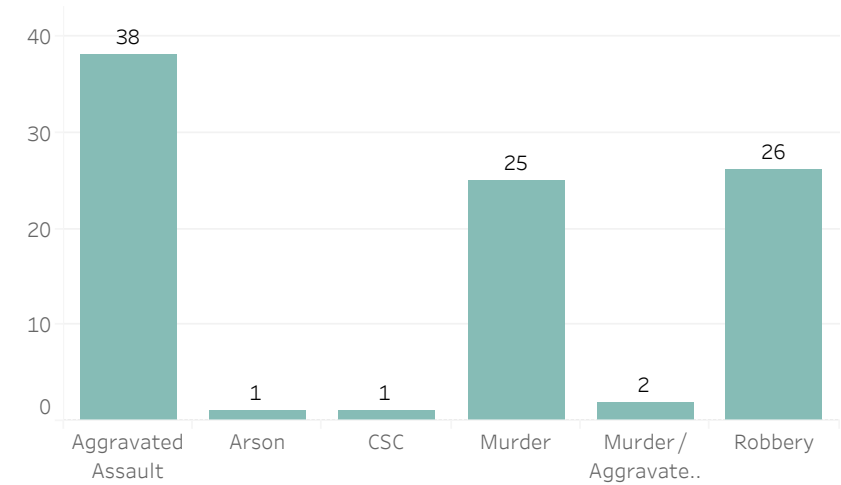

Detroit Police Department

Weekly Report on Facial Recognition

Printed on Tuesday, September 7, 2021

Pursuant to Detroit Police Department Directive 307.5 - 5.1, below are the number of facial recognition requests that were fulfilled, the crimes that the facial recognition requests were attempting to solve, and the number of leads produced from the facial recognition software.

This report includes all requests made from Monday, August 30, 2021 through Sunday, September 5, 2021, as well as Q3 2021 quarter to date (7/1/2021 through 9/5/2021) and 2021 year to date (1/1/2021 through 9/5/2021). 0 searches were performed in violation of policy during the prior week, 0 during the current quarter, and 0 during the current year.

Prior Week Count of Crimes

Quarter to Date Count of Crimes

Year to Date Count of Crimes