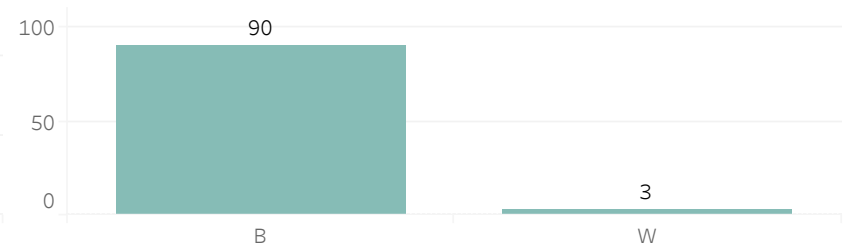

Detroit Police Department

Weekly Report on Facial Recognition

Printed on Tuesday, September 7, 2021

Pursuant to Detroit Police Department Directive 307.5 - 5.1, below are the number of facial recognition requests that were fulfilled, the crimes that the facial recognition requests were attempting to solve, and the number of leads produced from the facial recognition software.

This report includes all requests made from Monday, August 30, 2021 through Sunday, September 5, 2021, as well as Q3 2021 quarter to date (7/1/2021 through 9/5/2021) and 2021 year to date (1/1/2021 through 9/5/2021). 0 searches were performed in violation of policy during the prior week, 0 during the current quarter, and 0 during the current year.

Prior Week Race of Probe Photo

Quarter to Date Race of Probe Photo

Year to Date Race of Probe Photo