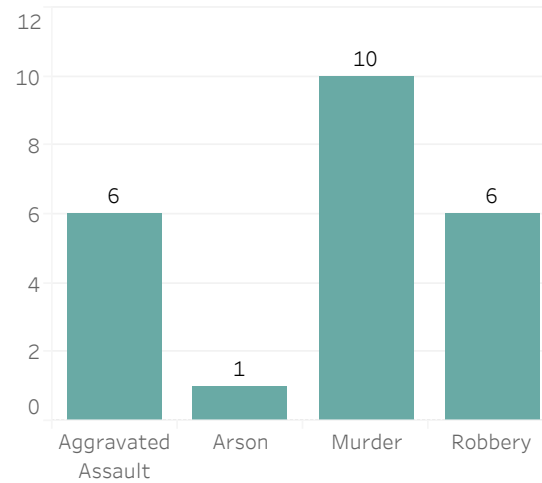

Detroit Police Department

Weekly Report on Facial Recognition

Printed on Tuesday, September 7, 2021

Pursuant to Detroit Police Department Directive 307.5 - 5.1, below are the number of facial recognition requests that were fulfilled, the crimes that the facial recognition requests were attempting to solve, and the number of leads produced from the facial recognition software.

This report includes all requests made from Monday, August 30, 2021 through Sunday, September 5, 2021, as well as Q3 2021 quarter to date (7/1/2021 through 9/5/2021) and 2021 year to date (1/1/2021 through 9/5/2021). 0 searches were performed in violation of policy during the prior week, 0 during the current quarter, and 0 during the current year.

Prior Week Count of Crimes

Quarter to Date Count of Crimes

Year to Date Count of Crimes