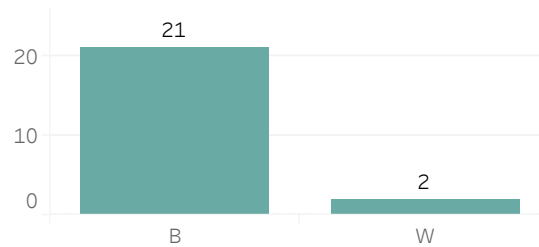

Detroit Police Department

Weekly Report on Facial Recognition

Printed on Tuesday, September 7, 2021

Pursuant to Detroit Police Department Directive 307.5 - 5.1, below are the number of facial recognition requests that were fulfilled, the crimes that the facial recognition requests were attempting to solve, and the number of leads produced from the facial recognition software.

This report includes all requests made from Monday, August 30, 2021 through Sunday, September 5, 2021, as well as Q3 2021 quarter to date (7/1/2021 through 9/5/2021) and 2021 year to date (1/1/2021 through 9/5/2021). 0 searches were performed in violation of policy during the prior week, 0 during the current quarter, and 0 during the current year.

Prior Week Race of Probe Photo

Quarter to Date Race of Probe Photo

Year to Date Race of Probe Photo