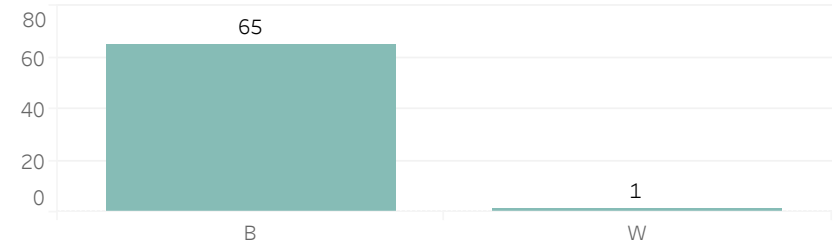

This report includes all requests made from Monday, June 14, 2021 through Sunday, June 20, 2021, as well as Q2 2021 quarter to date (4/1/2021 through 6/20/2021) and 2021 year to date (1/1/2021 through 6/20/2021). 0 searches were performed in violation of policy during the prior week, 0 during the current quarter, and 0 during the current year.

Prior Week Race of Probe Photo

Quarter to Date Race of Probe Photo

Year to Date Race of Probe Photo

Prior Week Gender of Probe Photo

Quarter to Date Gender of Probe Photo

Year to Date Gender of Probe Photo