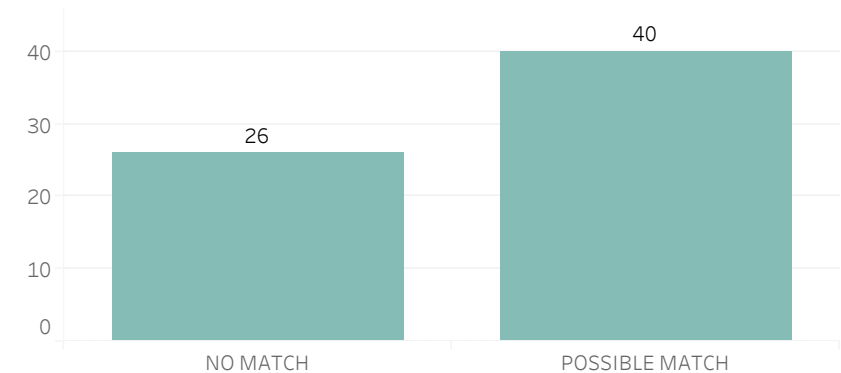

Prior Week Count of Crimes

Quarter to Date Count of Crimes

Year to Date Count of Crimes

Prior Week Count of Leads

Quarter to Date Count of Leads

Year to Date Count of Leads

Detroit Police Department

Weekly Report on Facial Recognition