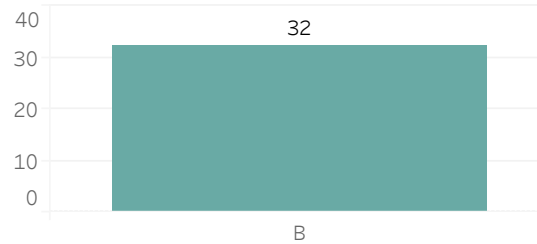

Printed on Monday, June 21, 2021

Pursuant to Detroit Police Department Directive 307.5 - 5.1, below are the number of facial recognition requests that were fulfilled, the crimes that the facial recognition requests were attempting to solve, and the number of leads produced from the facial recognition software.

Prior Week Race of Probe Photo

Quarter to Date Race of Probe Photo

Year to Date Race of Probe Photo

Prior Week Gender of Probe Photo

Quarter to Date Gender of Probe Photo

Year to Date Gender of Probe Photo