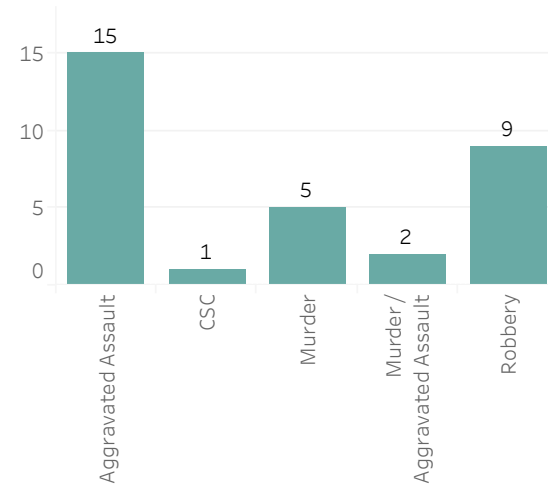

Detroit Police Department

Weekly Report on Facial Recognition

Printed on Monday, June 21, 2021

Pursuant to Detroit Police Department Directive 307.5 - 5.1, below are the number of facial recognition requests that were fulfilled, the crimes that the facial recognition requests were attempting to solve, and the number of leads produced from the facial recognition software.

Prior Week Count of Crimes

Quarter to Date Count of Crimes

Year to Date Count of Crimes

Prior Week Count of Leads

Quarter to Date Count of Leads

Year to Date Count of Leads

Detroit Police Department

Weekly Report on Facial Recognition