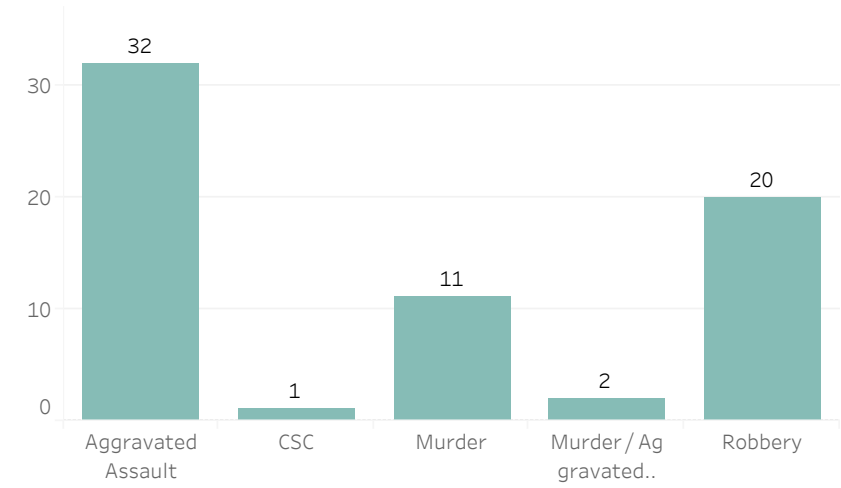

This report includes all requests made from Monday, June 14, 2021 through Sunday, June 20, 2021, as well as Q2 2021 quarter to date (4/1/2021 through 6/20/2021) and 2021 year to date (1/1/2021 through 6/20/2021). 0 searches were performed in violation of policy during the prior week, 0 during the current quarter, and 0 during the current year.

Prior Week Count of Crimes

Quarter to Date Count of Crimes

Year to Date Count of Crimes

Prior Week Count of Leads

Quarter to Date Count of Leads

Year to Date Count of Leads

Detroit Police Department

Weekly Report on Facial Recognition