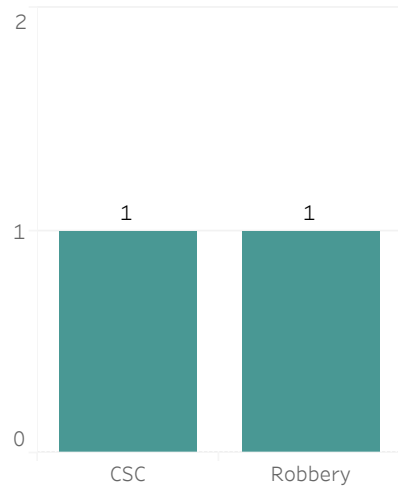

Detroit Police Department

Weekly Report on Facial Recognition

Printed on Monday, June 21, 2021

Pursuant to Detroit Police Department Directive 307.5 - 5.1, below are the number of facial recognition requests that were fulfilled, the crimes that the facial recognition requests were attempting to solve, and the number of leads produced from the facial recognition software.

Prior Week Count of Crimes

Quarter to Date Count of Crimes

Year to Date Count of Crimes

Prior Week Count of Leads

Quarter to Date Count of Leads

Year to Date Count of Leads

Detroit Police Department

Weekly Report on Facial Recognition