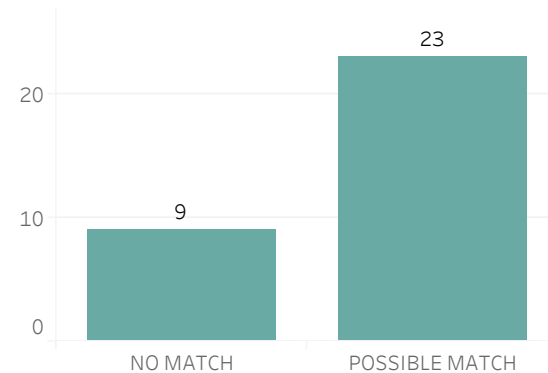

Prior Week Count of Crimes

Quarter to Date Count of Crimes

Year to Date Count of Crimes

Prior Week Count of Leads

Quarter to Date Count of Leads

Year to Date Count of Leads

Detroit Police Department

Weekly Report on Facial Recognition

Printed on Monday, June 21, 2021

Pursuant to Detroit Police Department Directive 307.5 - 5.1, below are the number of facial recognition requests that were fulfilled, the crimes that the facial recognition requests were attempting to solve, and the number of leads produced from the facial recognition software.