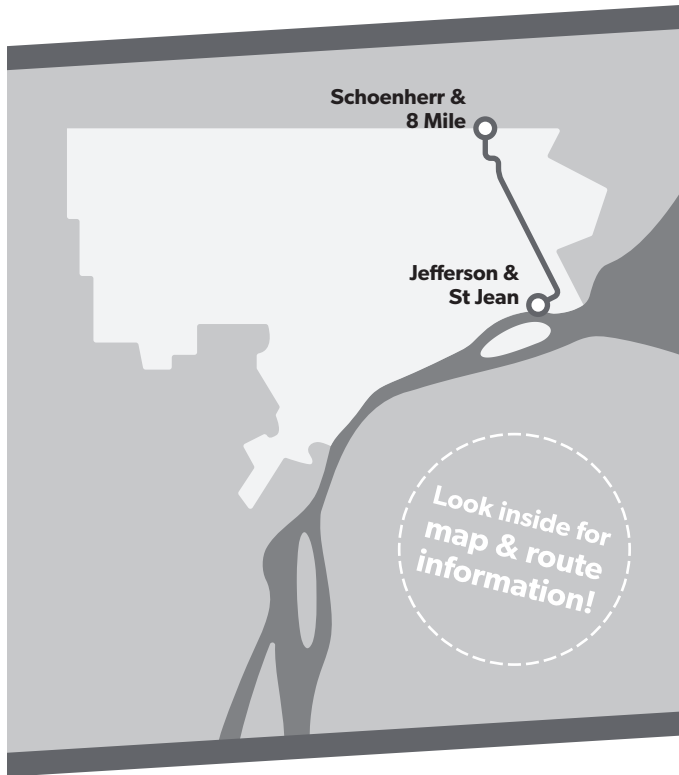

68

Chalmers

TRANSIT ROUTE MAP & TIMETABLE

Effective **April 21, 2025**

@riddedot

Regional Pass

The Dart Passes allow unlimited rides on DDOT and SMART buses and the QLINE Streetcar.

	Full	Reduced
4-Hour Dart Pass	$2	$0.50
24-Hour Dart Pass	$5	$2
7 Day Dart Pass	$22	$10
31 Day Dart Pass	$70	$29

* Seniors (ages 65 and older), people with disabilities, Medicare recipients, and students with a school-issued ID are eligible for a reduced fare. An application is required.

Pay with the app

Download the Token Transit app today to buy Dart passes! Dart passes get you unlimited rides between DDOT, SMART and the QLINE for the duration of the pass.