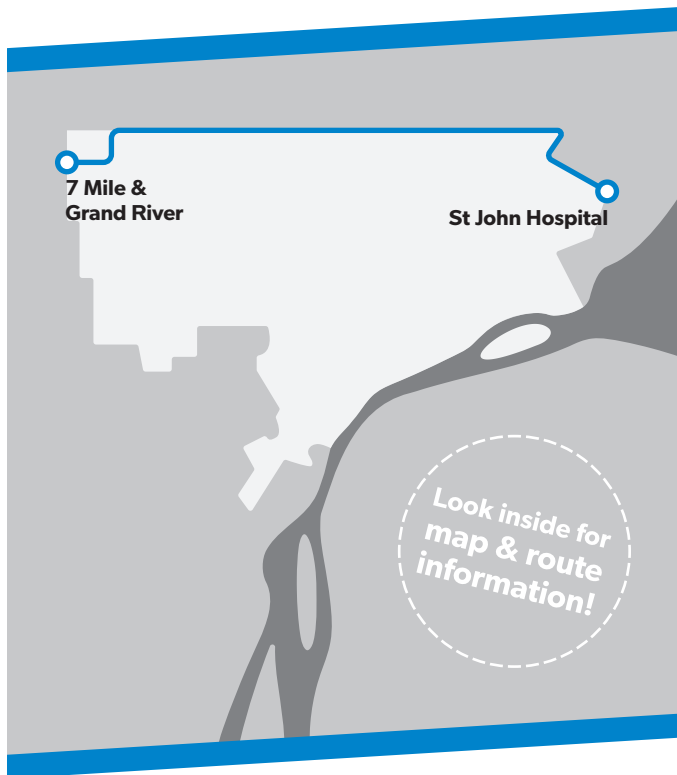

17

Eight Mile

TRANSIT ROUTE MAP & TIMETABLE

Effective **April 21, 2025**

@riddedot

Regional Pass

The Dart Passes allow unlimited rides on DDOT and SMART buses and the QLINE Streetcar.

	Full	Reduced
4-Hour Dart Pass	\$2	\$0.50
24-Hour Dart Pass	\$5	\$2
7 Day Dart Pass	\$22	\$10
31 Day Dart Pass	\$70	\$29

Detroit's Public Transit System

17 Eight Mile

Map Key

- Route
- Timepoint (not all stops shown)
- Transfer to ConnectTen (other routes not shown)
- Hospital/Clinic
- Point of Interest

Holiday Service

Sunday schedules are effective on the following holidays:

Westbound to Grand River

4:00	4:07	4:16	4:25	4:36	4:43	4:58	5:04	5:12	5:23
5:00	5:07	5:16	5:25	5:36	5:43	5:58	6:04	6:13	6:25
5:30	5:37	5:46	5:55	6:07	6:15	6:31	6:37	6:46	6:58
6:00	6:08	6:17	6:27	6:39	6:47	7:03	7:09	7:18	7:30
6:20	6:28	6:37	6:47	6:59	7:07	7:23	7:29	7:38	7:50
6:40	6:48	6:57	7:07	7:19	7:27	7:43	7:49	7:58	8:10
7:00	7:08	7:17	7:27	7:39	7:47	8:03	8:09	8:18	8:30
7:20	7:28	7:37	7:47	7:59	8:07	8:23	8:29	8:38	8:50
7:40	7:48	7:57	8:07	8:19	8:27	8:43	8:49	8:58	9:10
8:00	8:08	8:17	8:27	8:39	8:47	9:03	9:09	9:18	9:30
8:20	8:28	8:37	8:47	8:59	9:07	9:23	9:29	9:38	9:50
8:40	8:48	8:57	9:07	9:19	9:27	9:43	9:49	9:58	10:10
9:00	9:08	9:17	9:27	9:39	9:47	10:03	10:09	10:18	10:30
9:20	9:28	9:37	9:47	9:59	10:07	10:23	10:29	10:38	10:50
9:50	9:58	10:07	10:17	10:29	10:37	10:53	10:59	11:08	11:20
10:10	10:18	10:27	10:37	10:49	10:57	11:13	11:19	11:28	11:40
10:30	10:38	10:47	10:57	11:09	11:17	11:33	11:39	11:48	12:00
10:50	10:58	11:07	11:17	11:29	11:37	11:53	11:59	12:08	12:20
11:10	11:18	11:27	11:37	11:49	11:57	12:13	12:19	12:28	12:40
11:30	11:38	11:47	11:57	12:09	12:17	12:33	12:39	12:48	1:00