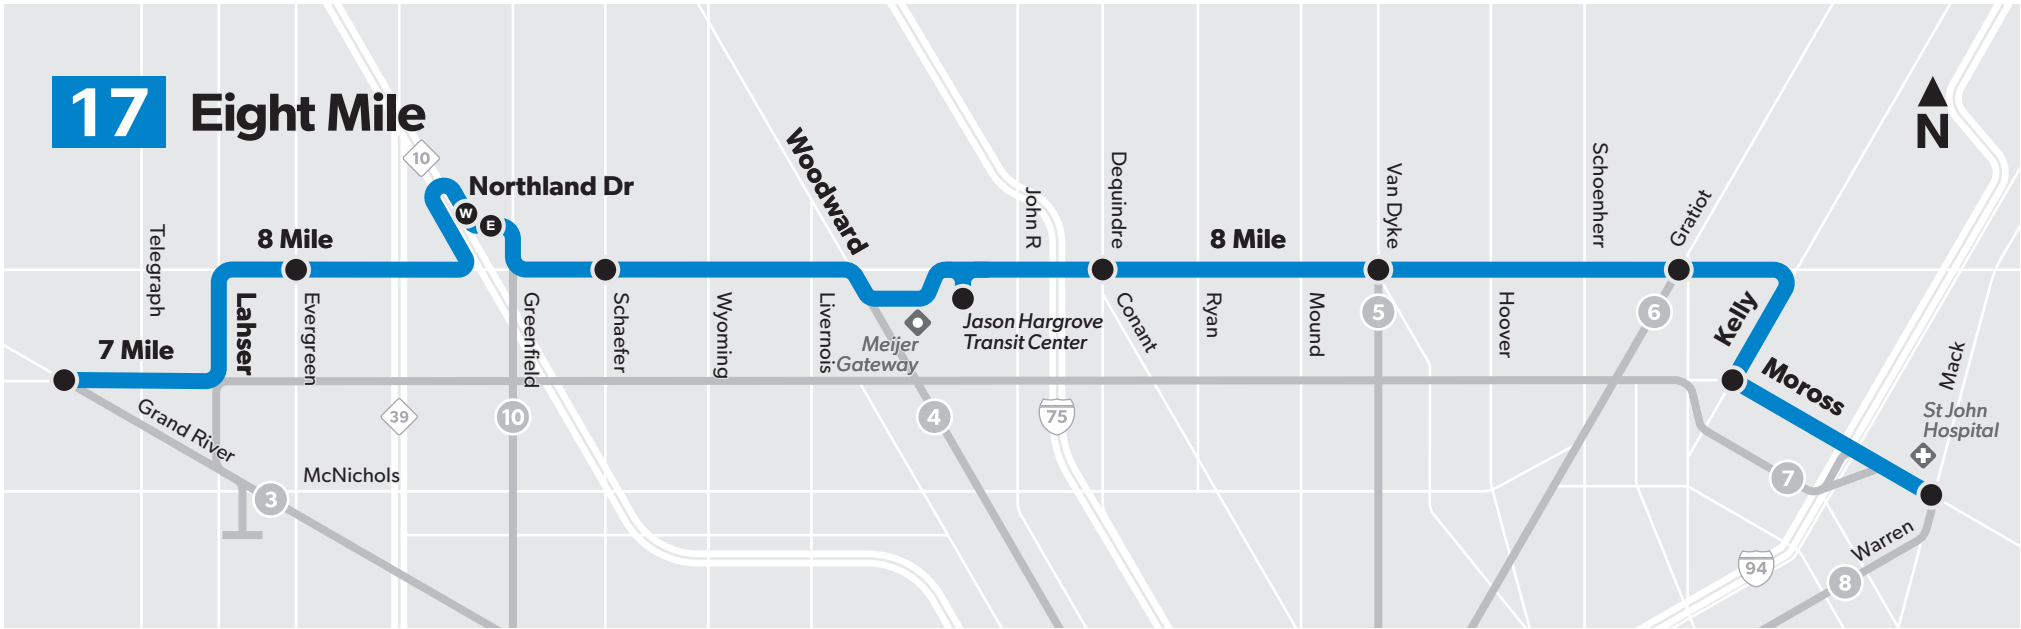

Detroit's Public Transit System

17 Eight Mile

Map Key

- Route
- Timepoint (not all stops shown)
- Transfer to ConnectTen (other routes not shown)
- Hospital/Clinic
- Point of Interest

Holiday Service

Sunday schedules are effective on the following holidays:

Westbound to Grand River

4:00	4:07	4:16	4:25	4:36	4:43	4:58	5:04	5:12	5:23
5:00	5:07	5:16	5:25	5:36	5:43	5:58	6:04	6:13	6:25
5:30	5:37	5:46	5:55	6:07	6:15	6:31	6:37	6:46	6:58
6:00	6:08	6:17	6:27	6:39	6:47	7:03	7:09	7:18	7:30
6:20	6:28	6:37	6:47	6:59	7:07	7:23	7:29	7:38	7:50
6:40	6:48	6:57	7:07	7:19	7:27	7:43	7:49	7:58	8:10
7:00	7:08	7:17	7:27	7:39	7:47	8:03	8:09	8:18	8:30
7:20	7:28	7:37	7:47	7:59	8:07	8:23	8:29	8:38	8:50
7:40	7:48	7:57	8:07	8:19	8:27	8:43	8:49	8:58	9:10
8:00	8:08	8:17	8:27	8:39	8:47	9:03	9:09	9:18	9:30
8:20	8:28	8:37	8:47	8:59	9:07	9:23	9:29	9:38	9:50
8:40	8:48	8:57	9:07	9:19	9:27	9:43	9:49	9:58	10:10
9:00	9:08	9:17	9:27	9:39	9:47	10:03	10:09	10:18	10:30
9:20	9:28	9:37	9:47	9:59	10:07	10:23	10:29	10:38	10:50
9:50	9:58	10:07	10:17	10:29	10:37	10:53	10:59	11:08	11:20
10:10	10:18	10:27	10:37	10:49	10:57	11:13	11:19	11:28	11:40
10:30	10:38	10:47	10:57	11:09	11:17	11:33	11:39	11:48	12:00
10:50	10:58	11:07	11:17	11:29	11:37	11:53	11:59	12:08	12:20
11:10	11:18	11:27	11:37	11:49	11:57	12:13	12:19	12:28	12:40
11:30	11:38	11:47	11:57	12:09	12:17	12:33	12:39	12:48	1:00