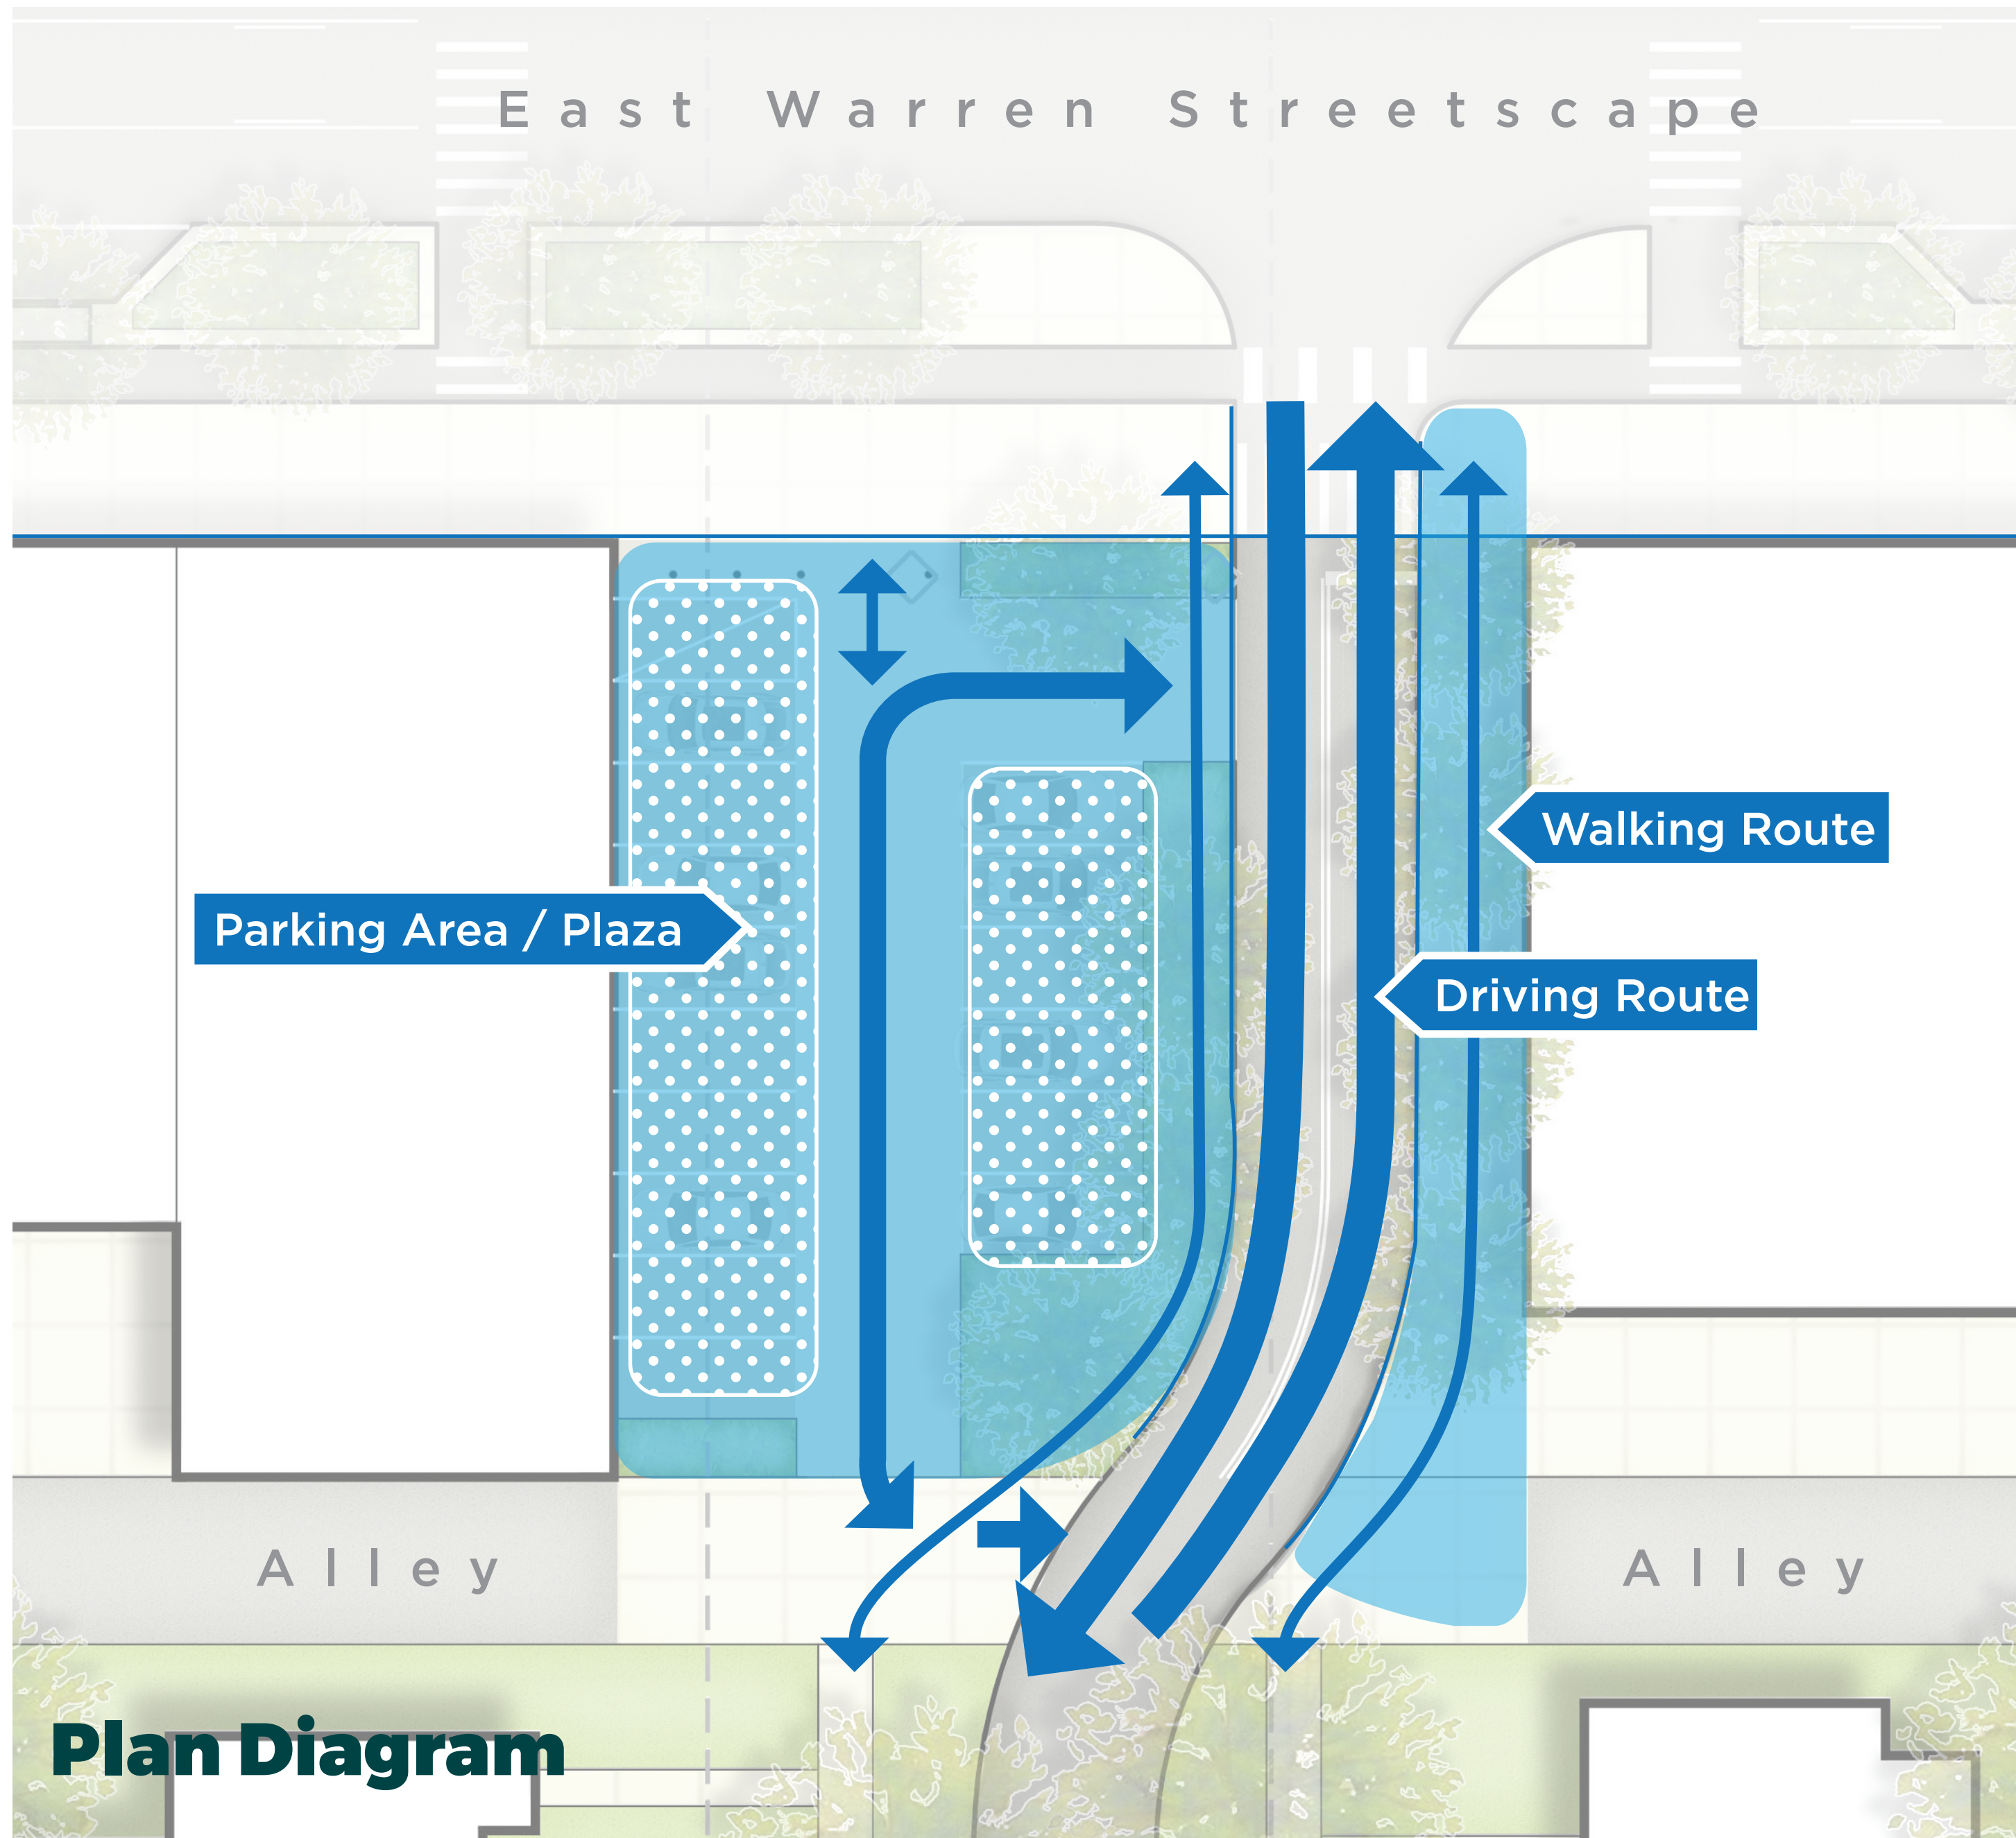

PROJECT EXTENTS

EAST WARREN AVENUE Streetscape Improvements

WELCOME

EAST WARREN AVENUE Streetscape Improvements

EXISTING CONDITIONS

EAST WARREN AVENUE Streetscape Improvements

PROPOSED STREETScape

EAST WARREN AVENUE Streetscape Improvements

COURVILLE STREET PLAZAS

Plan

Parking Use

Project Inspiration

Plan Diagram

Event Use

EAST WARREN AVENUE Streetscape Improvements

PROPOSED AMENITIES

LIGHT

BENCH

TRASH

BIKE RACK

EAST WARREN AVENUE Streetscape Improvements

PROPOSED LANDSCAPE

PLANTERS

PRAIRIE DROPSEED

NEPETA

GIANT ALLIUM

PURPLE CONEFLOWER

FOUNTAIN GRASS

BLUE OAT GRASS

SPIRAEA

STREET TREES

LONDON PLANE TREE IN SUMMER