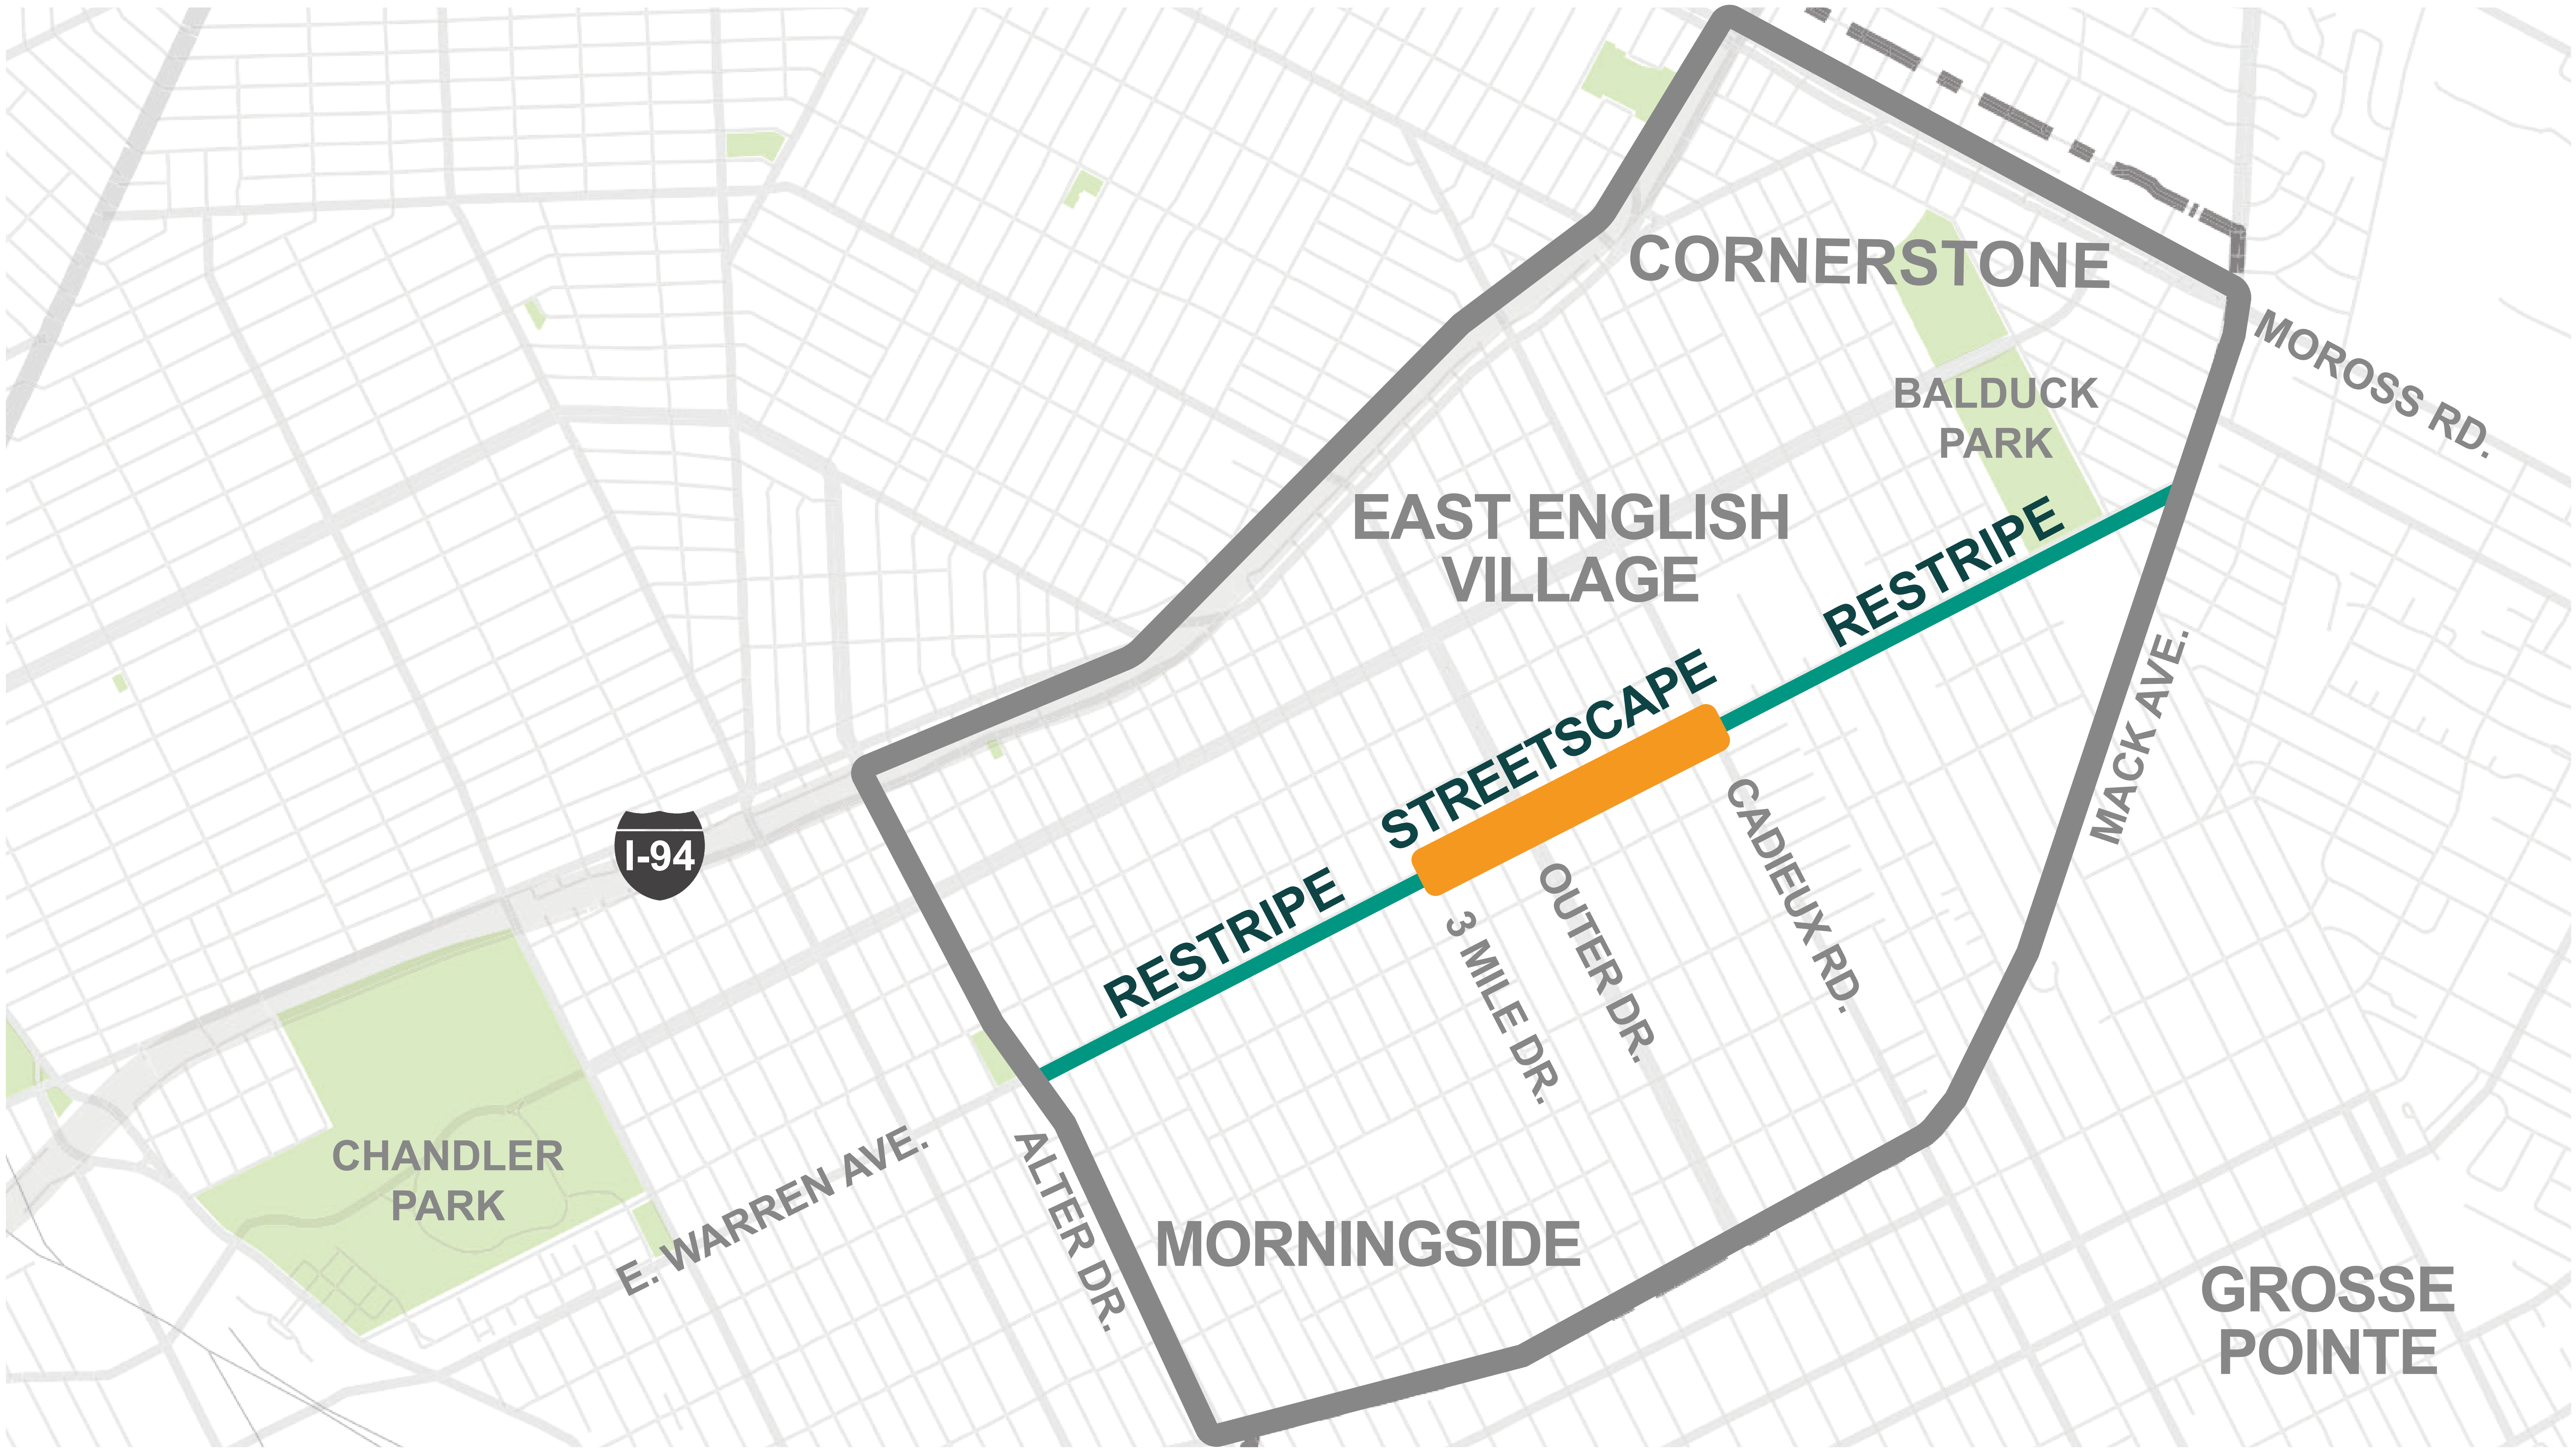

PROJECT EXTENTS

EAST WARREN AVENUE Streetscape Improvements

WELCOME

EAST WARREN AVENUE Streetscape Improvements

EXISTING CONDITIONS

EAST WARREN AVENUE Streetscape Improvements

PROPOSED STREETScape

EAST WARREN AVENUE Streetscape Improvements

COURVILLE STREET PLAZAS

Plan

Parking Use

Project Inspiration

Plan Diagram

Event Use

EAST WARREN AVENUE Streetscape Improvements

PROPOSED AMENITIES

LIGHT

BENCH

TRASH

BIKE RACK

EAST WARREN AVENUE Streetscape Improvements

PROPOSED LANDSCAPE

PLANTERS

PRAIRIE DROPSEED

NEPETA

GIANT ALLIUM

PURPLE CONEFLOWER

FOUNTAIN GRASS

BLUE OAT GRASS

SPIRAEA

STREET TREES

LONDON PLANE TREE IN SUMMER