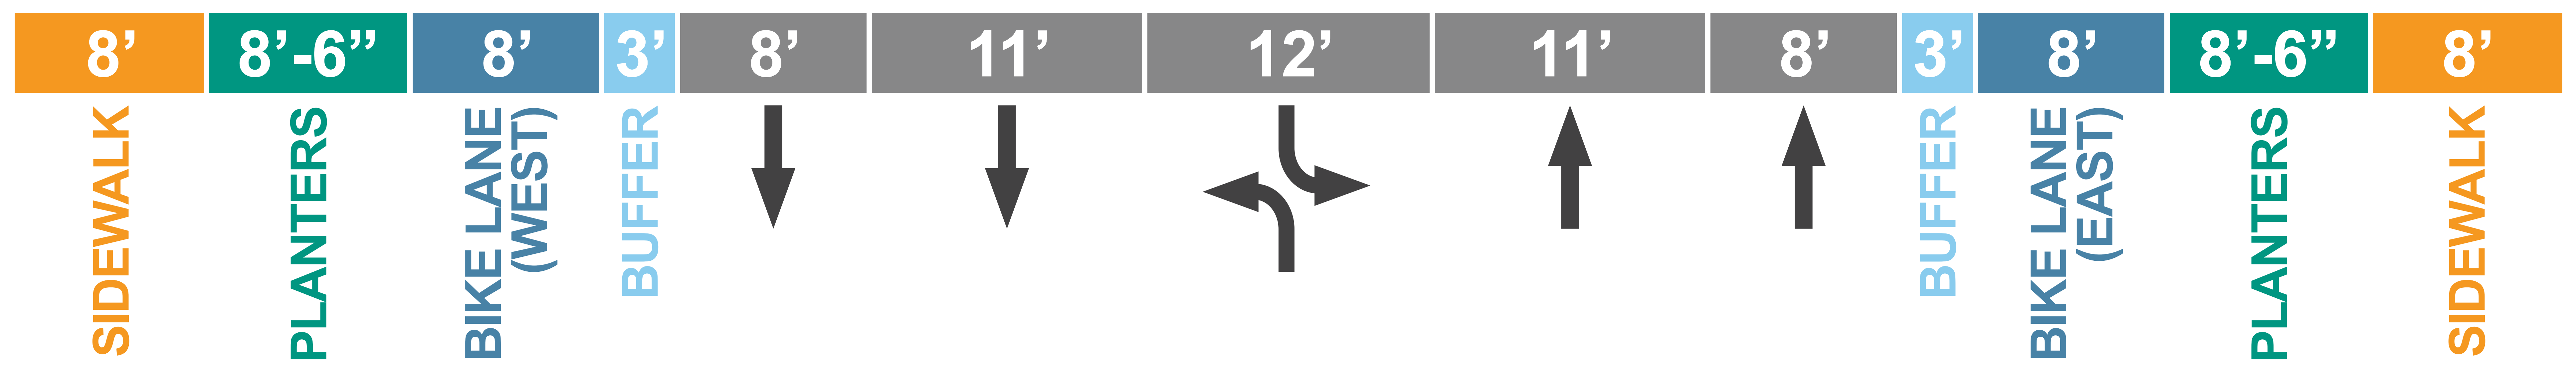

PROJECT EXTENTS

EAST WARREN AVENUE Streetscape Improvements

WELCOME

EAST WARREN AVENUE Streetscape Improvements

EXISTING CONDITIONS

EAST WARREN AVENUE Streetscape Improvements

PROPOSED STREETScape

EAST WARREN AVENUE Streetscape Improvements

COURVILLE STREET PLAZAS

Plan

Parking Use

Project Inspiration

Plan Diagram

Event Use

EAST WARREN AVENUE Streetscape Improvements

PROPOSED AMENITIES

LIGHT

BENCH

TRASH

BIKE RACK

EAST WARREN AVENUE Streetscape Improvements

PROPOSED LANDSCAPE

PLANTERS

PRAIRIE DROPSEED

NEPETA

GIANT ALLIUM

PURPLE CONEFLOWER

FOUNTAIN GRASS

BLUE OAT GRASS

SPIRAEA

STREET TREES

LONDON PLANE TREE IN SUMMER