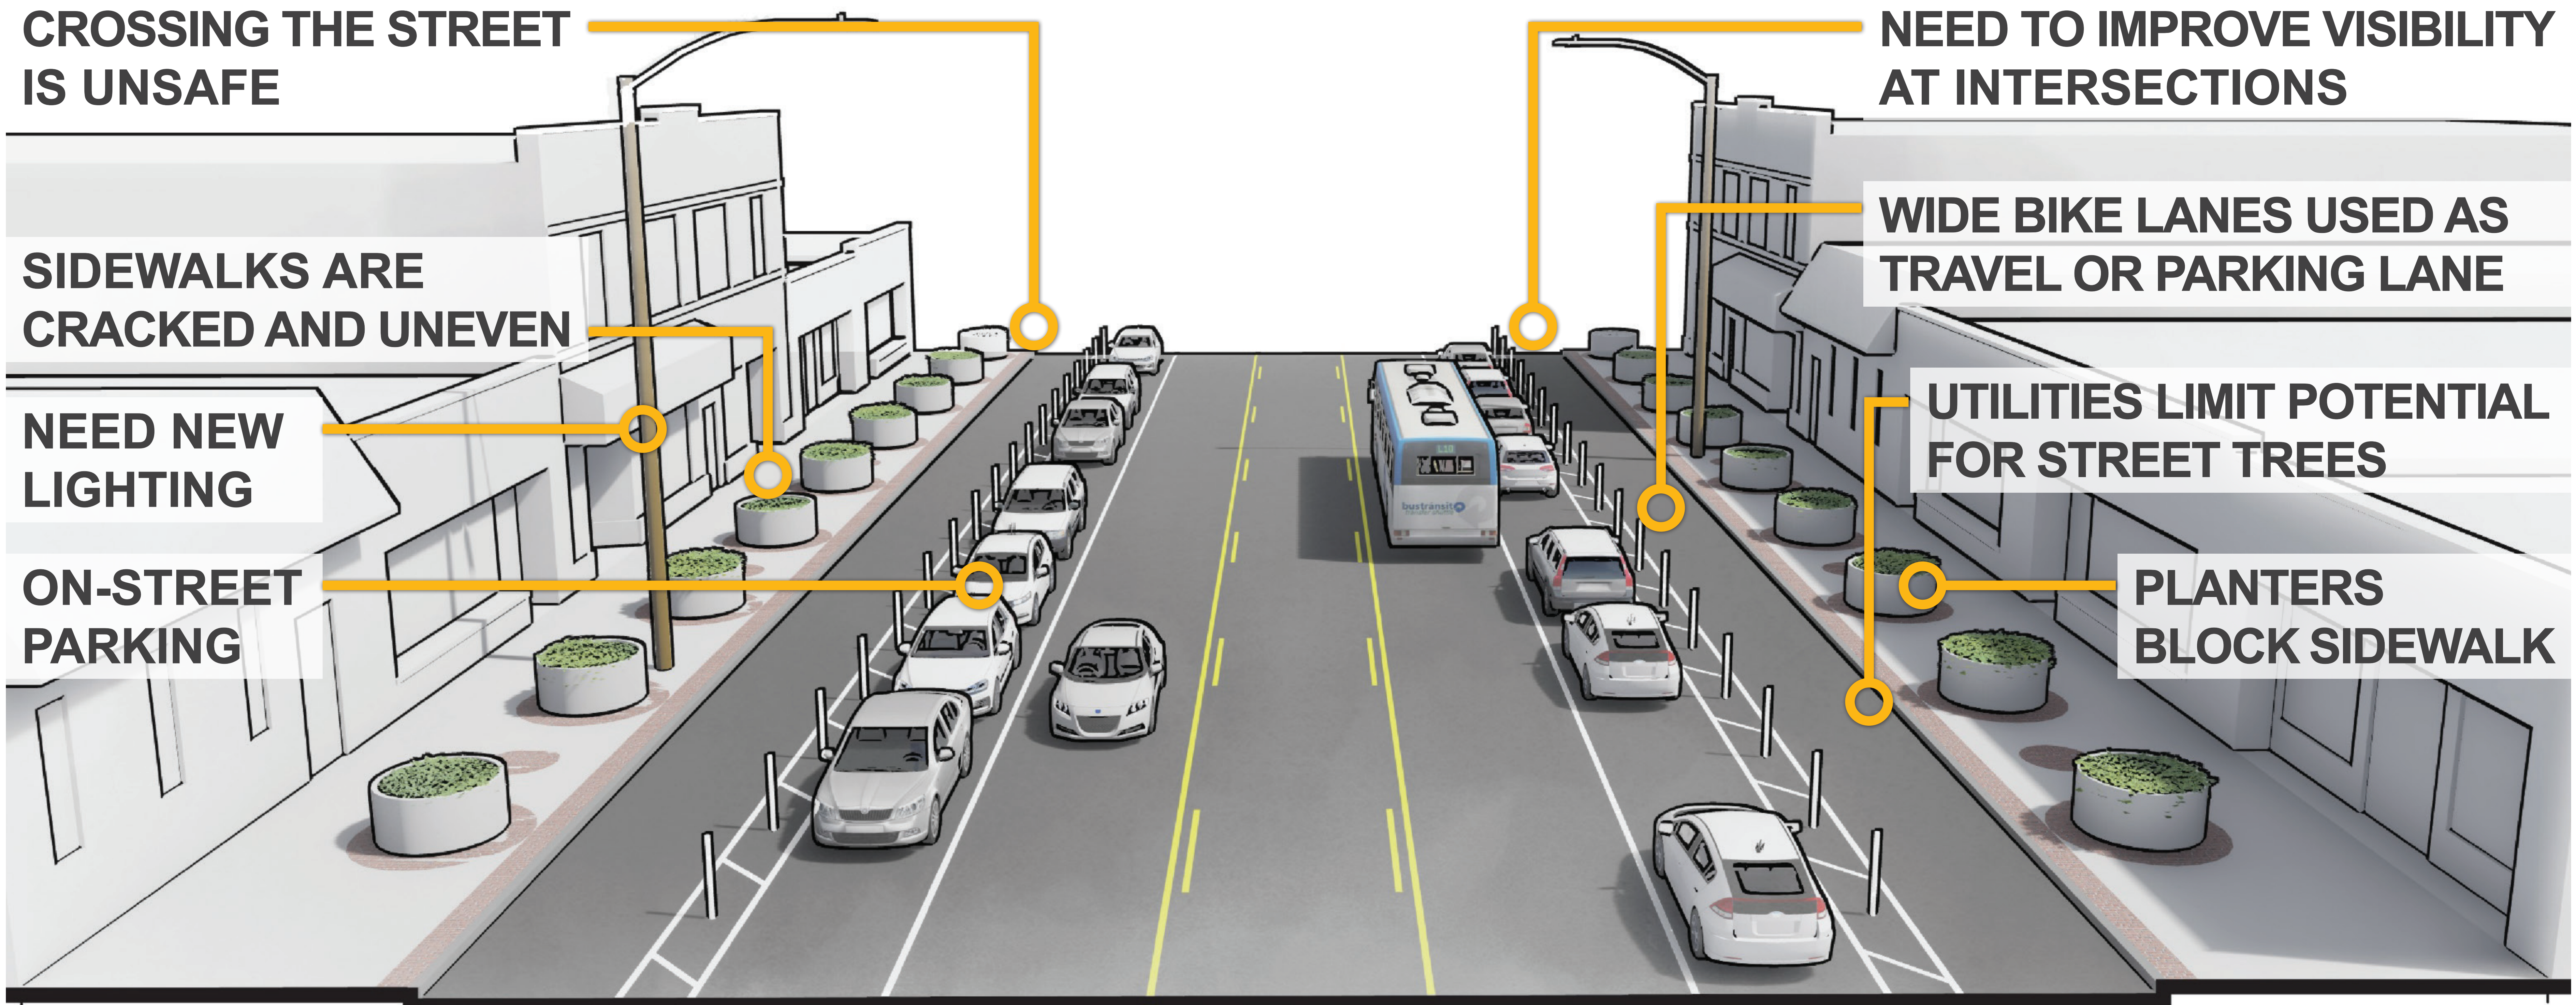

PROJECT EXTENTS

EAST WARREN AVENUE Streetscape Improvements

WELCOME

EAST WARREN AVENUE Streetscape Improvements

EXISTING CONDITIONS

EAST WARREN AVENUE Streetscape Improvements

PROPOSED STREETScape

EAST WARREN AVENUE Streetscape Improvements

COURVILLE STREET PLAZAS

Plan

Parking Use

Project Inspiration

Plan Diagram

Event Use

EAST WARREN AVENUE Streetscape Improvements

PROPOSED AMENITIES

LIGHT

BENCH

TRASH

BIKE RACK

EAST WARREN AVENUE Streetscape Improvements

PROPOSED LANDSCAPE

PLANTERS

PRAIRIE DROPSEED