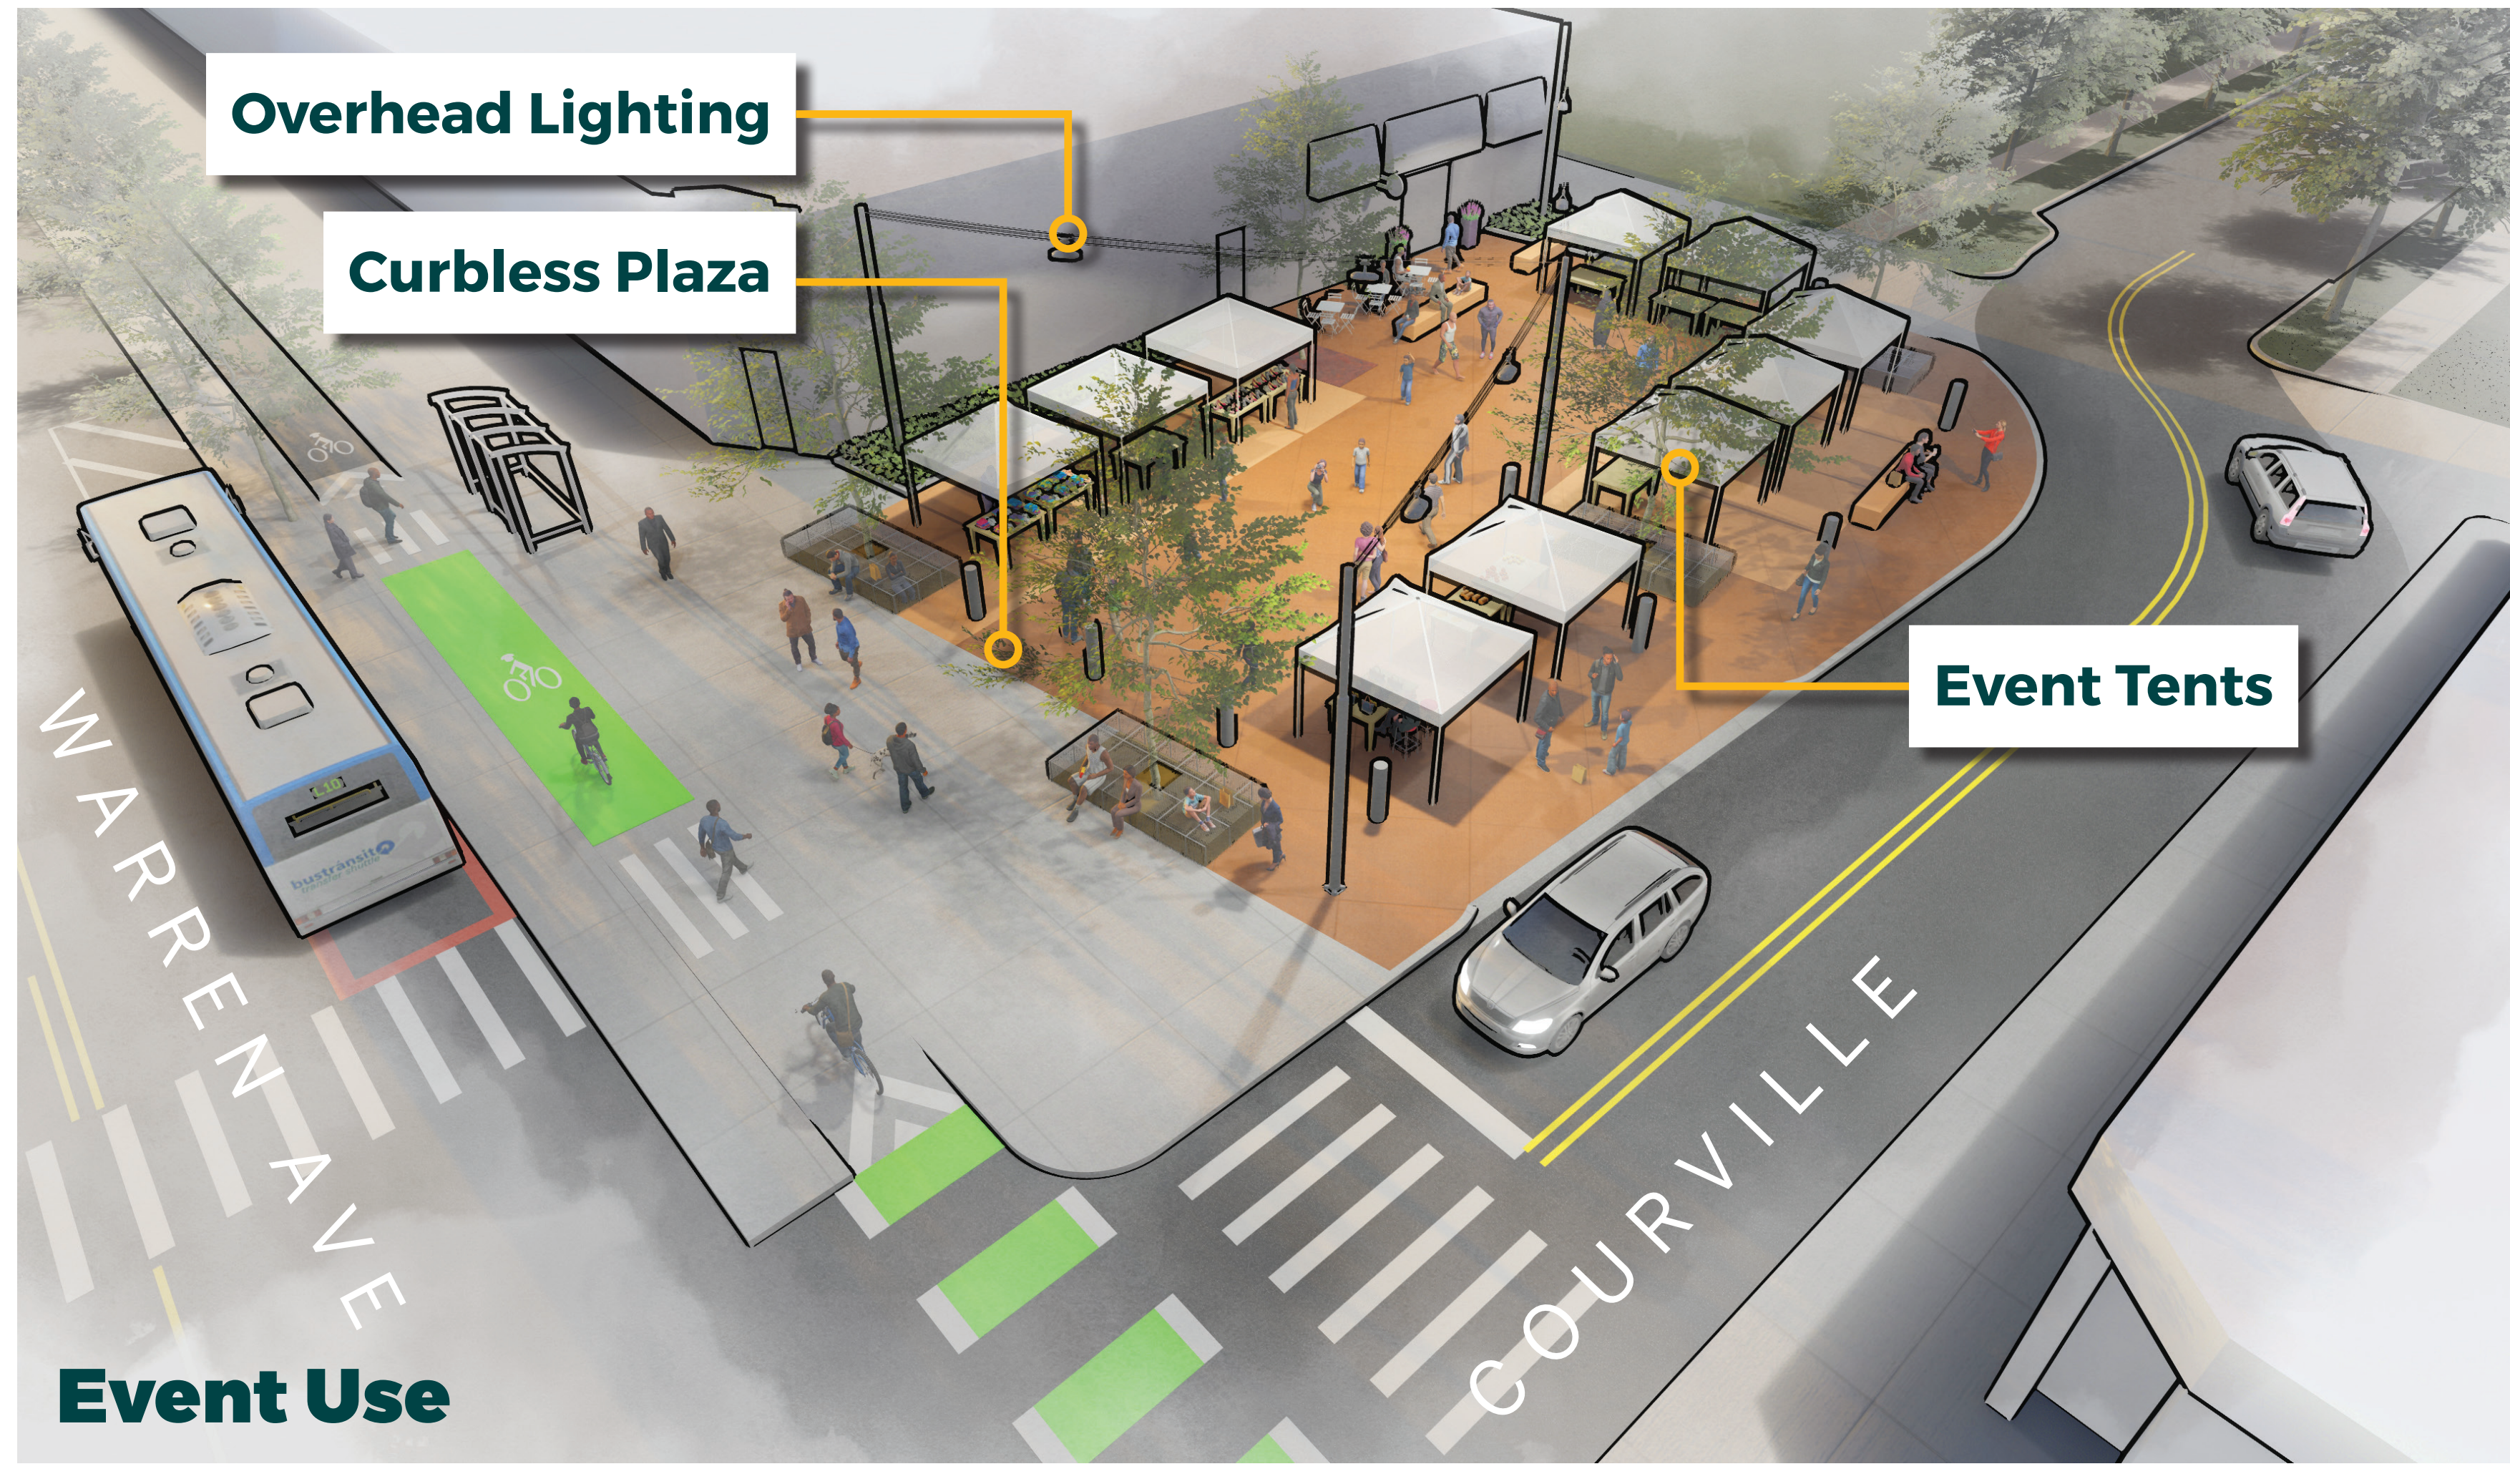

PROJECT EXTENTS

EAST WARREN AVENUE Streetscape Improvements

WELCOME

EAST WARREN AVENUE Streetscape Improvements

EXISTING CONDITIONS

EAST WARREN AVENUE Streetscape Improvements

PROPOSED STREETScape

EAST WARREN AVENUE Streetscape Improvements

COURVILLE STREET PLAZAS

Plan

Parking Use

Project Inspiration

Plan Diagram

Event Use

EAST WARREN AVENUE Streetscape Improvements

PROPOSED AMENITIES

LIGHT

BENCH

TRASH

BIKE RACK

EAST WARREN AVENUE Streetscape Improvements

PROPOSED LANDSCAPE

PLANTERS

PRAIRIE DROPSEED