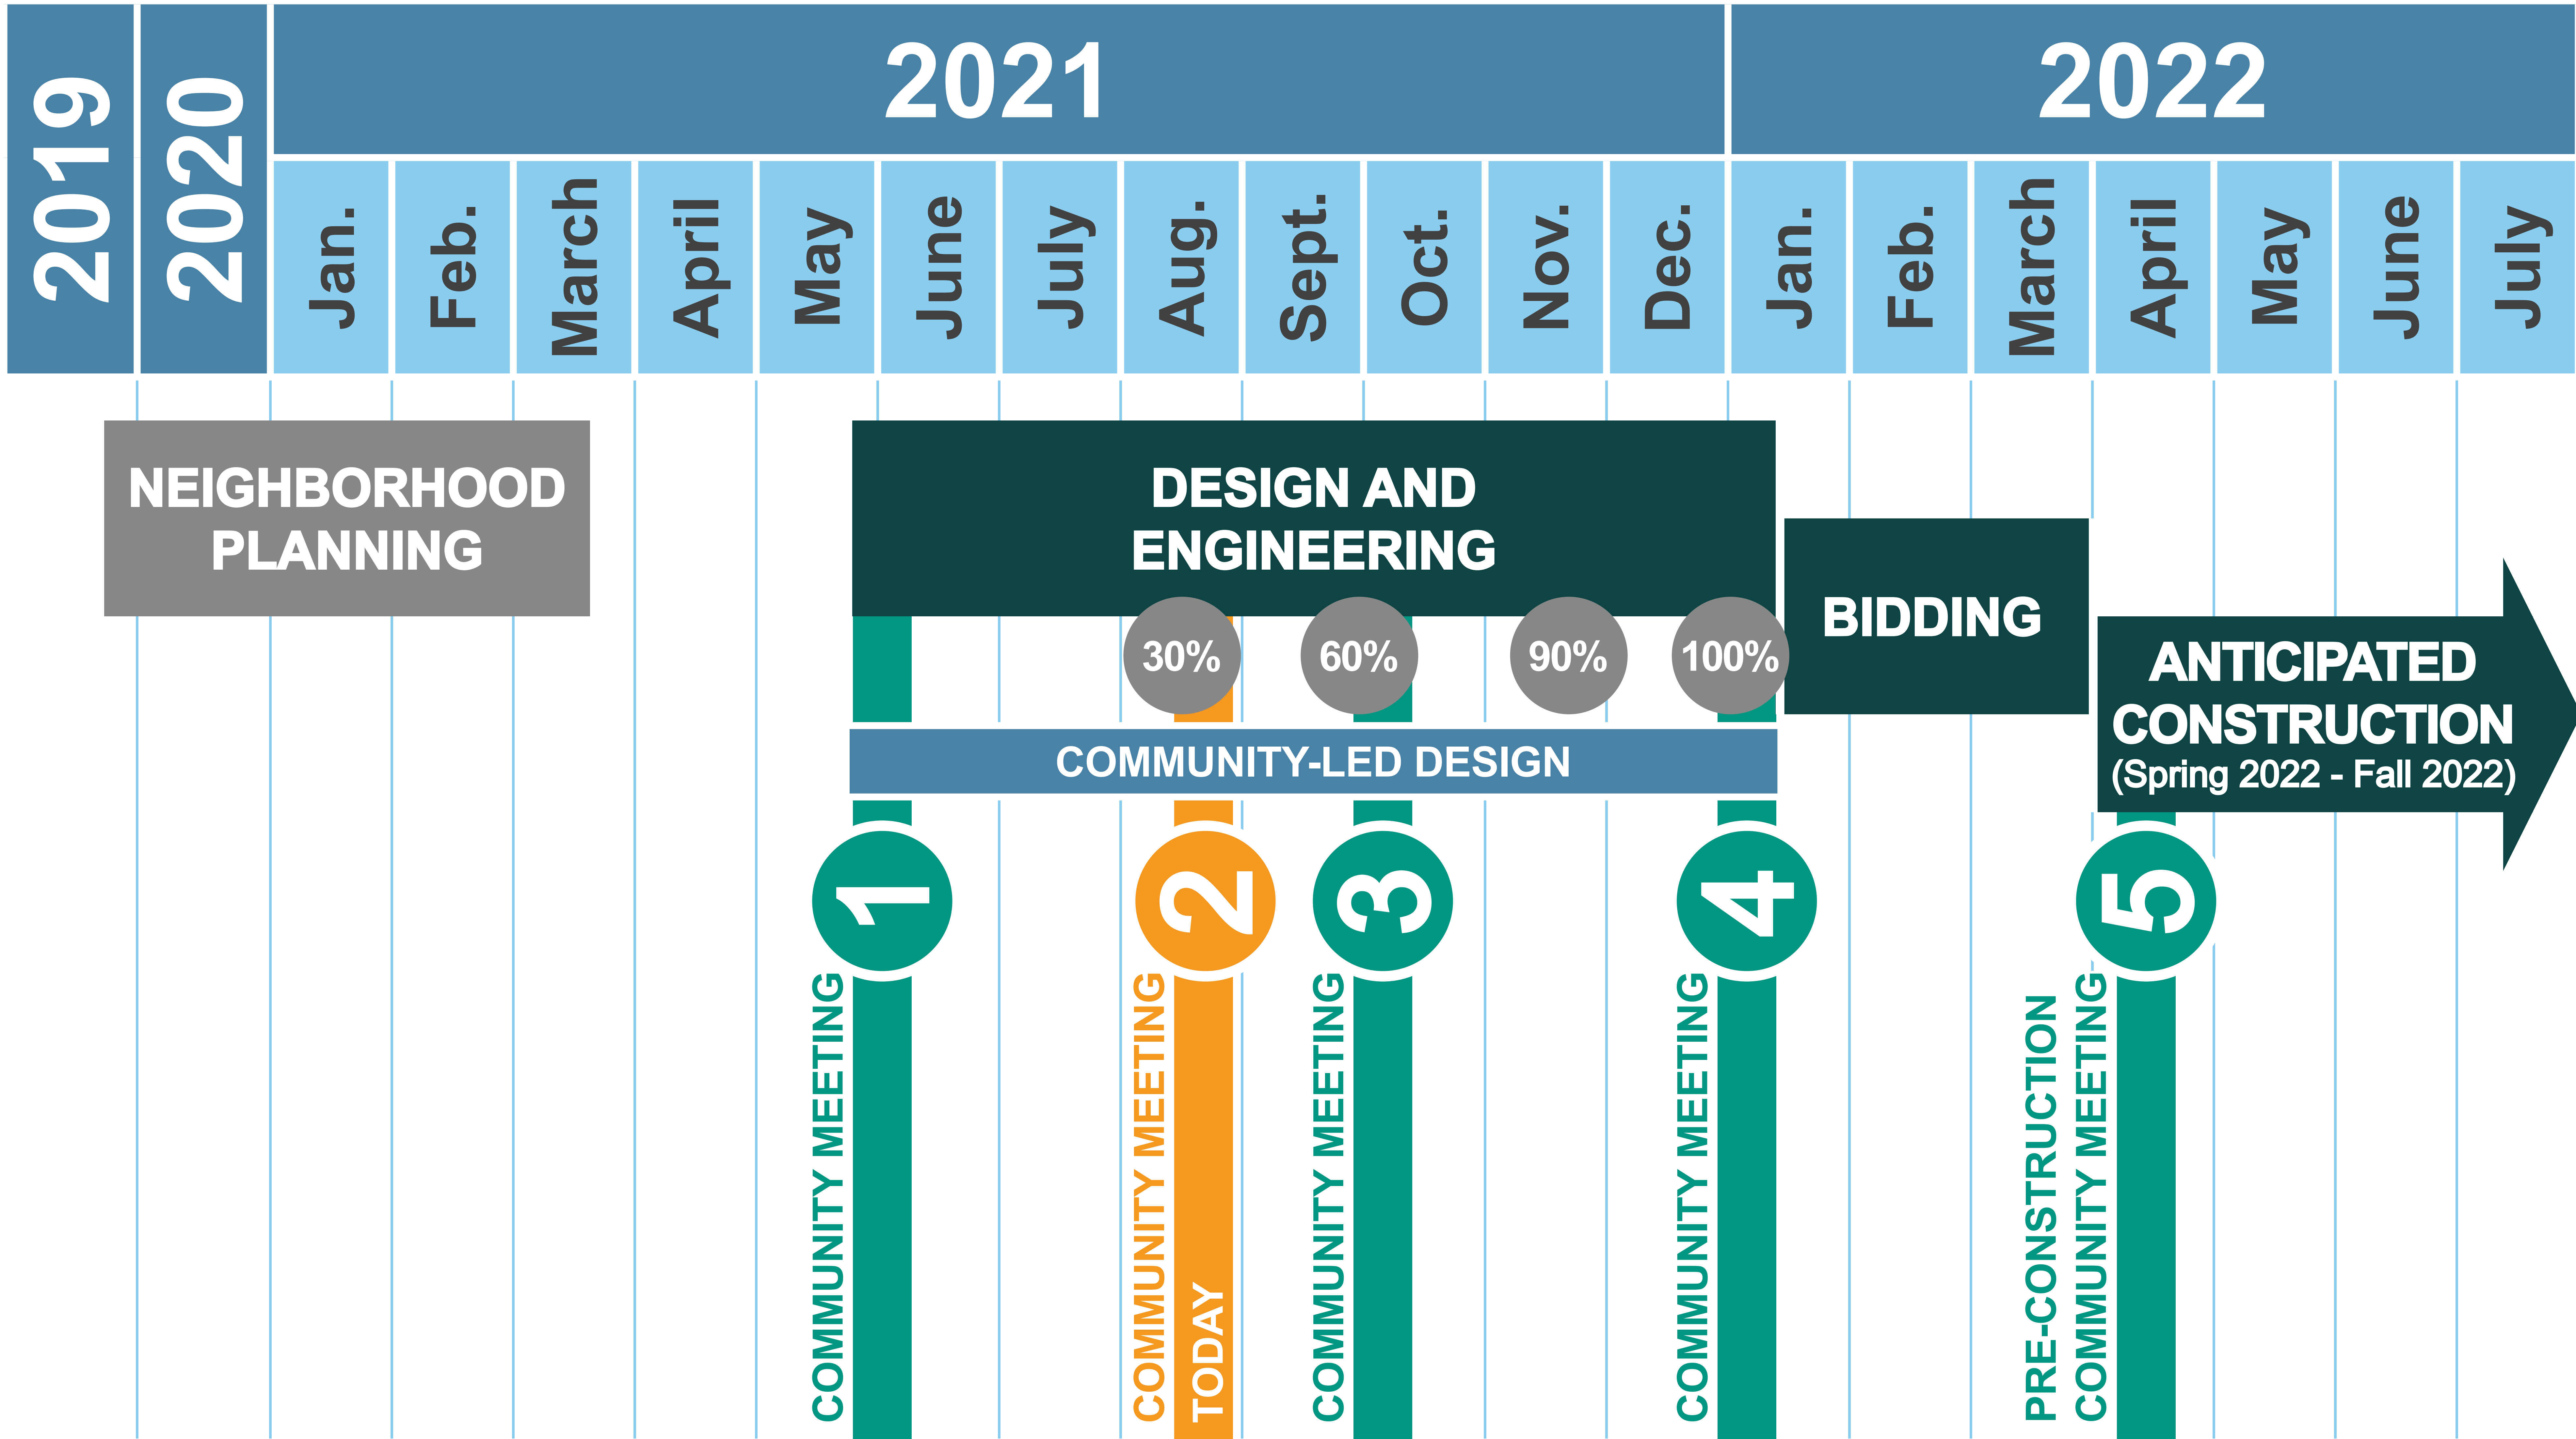

PROJECT EXTENTS

EAST WARREN AVENUE Streetscape Improvements

WELCOME

EAST WARREN AVENUE Streetscape Improvements

EXISTING CONDITIONS

EAST WARREN AVENUE Streetscape Improvements

PROPOSED STREETScape

EAST WARREN AVENUE Streetscape Improvements

COURVILLE STREET PLAZAS

Plan

Parking Use

Project Inspiration

Plan Diagram

Event Use

EAST WARREN AVENUE Streetscape Improvements

PROPOSED AMENITIES

LIGHT

BENCH

TRASH

BIKE RACK

EAST WARREN AVENUE Streetscape Improvements

PROPOSED LANDSCAPE

PLANTERS

PRAIRIE DROPSEED