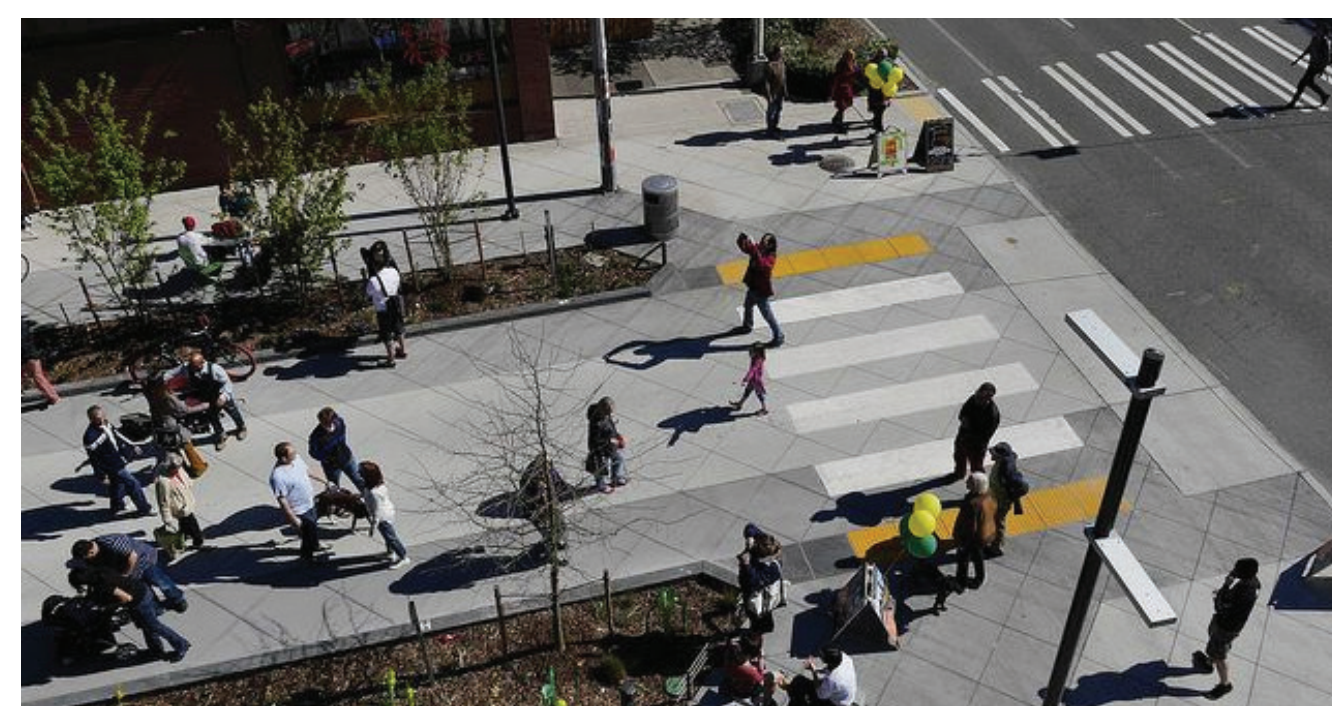

PROJECT EXTENTS

EAST WARREN AVENUE Streetscape Improvements

WELCOME

EAST WARREN AVENUE Streetscape Improvements

EXISTING CONDITIONS

EAST WARREN AVENUE Streetscape Improvements

PROPOSED STREETScape

EAST WARREN AVENUE Streetscape Improvements

COURVILLE STREET PLAZAS

Plan

Parking Use

Project Inspiration

Plan Diagram

Event Use

EAST WARREN AVENUE Streetscape Improvements

PROPOSED AMENITIES

LIGHT

BENCH

TRASH

BIKE RACK

EAST WARREN AVENUE Streetscape Improvements

PROPOSED LANDSCAPE

PLANTERS

PRAIRIE DROPSEED