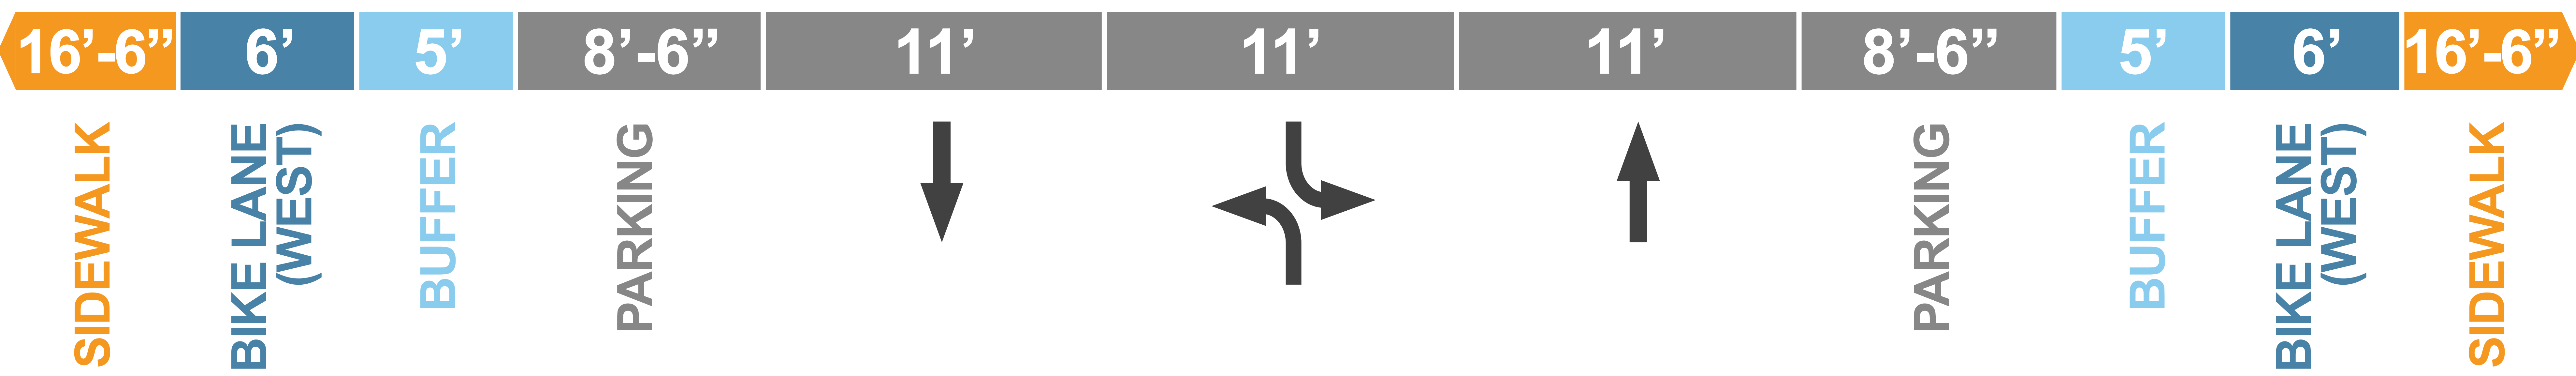

PROJECT EXTENTS

EAST WARREN AVENUE Streetscape Improvements

WELCOME

EAST WARREN AVENUE Streetscape Improvements

EXISTING CONDITIONS

EAST WARREN AVENUE Streetscape Improvements

PROPOSED STREETScape

EAST WARREN AVENUE Streetscape Improvements

COURVILLE STREET PLAZAS

Plan

Parking Use

Project Inspiration

Plan Diagram

Event Use

EAST WARREN AVENUE Streetscape Improvements

PROPOSED AMENITIES

LIGHT

BENCH

TRASH

BIKE RACK

EAST WARREN AVENUE Streetscape Improvements

PROPOSED LANDSCAPE

PLANTERS

PRAIRIE DROPSEED

NEPETA

GIANT ALLIUM

PURPLE CONEFLOWER

FOUNTAIN GRASS

BLUE OAT GRASS

SPIRAEA

STREET TREES

LONDON PLANE TREE IN SUMMER