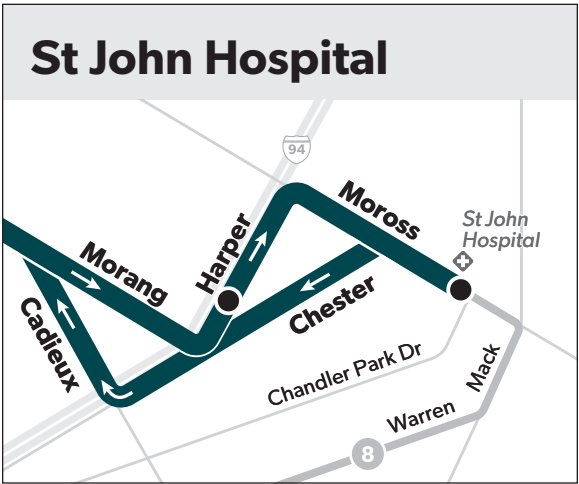

#### TDD & TTY Hearing-Impaired

Schedule Information:

7-1-1

**Detroit's Public Transit System**

### Map Key

- Route
- Timepoint (not all stops shown)
- Transfer to ConnectTen (other routes not shown)
- Hospital/Clinic
- Point of Interest
- School