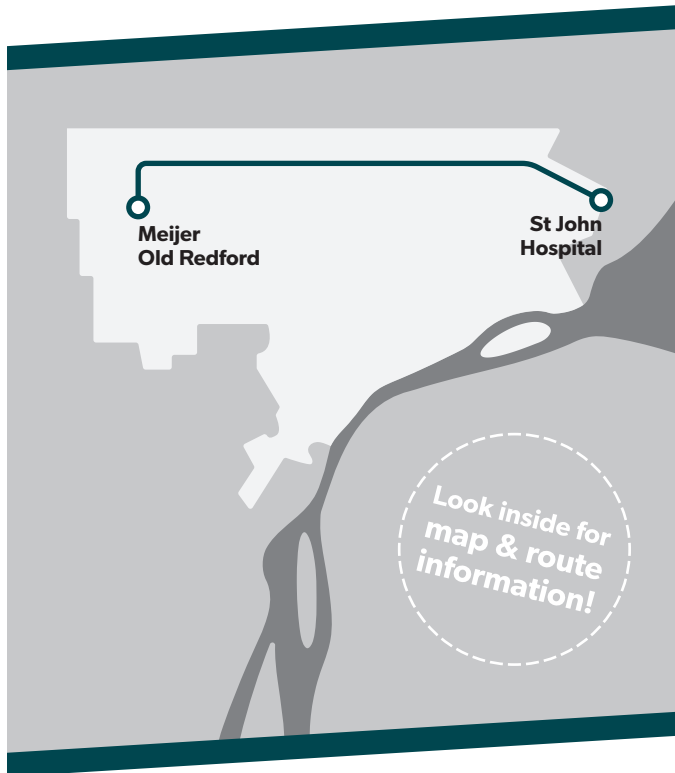

## Seven Mile

TRANSIT ROUTE MAP & TIMETABLE

Effective **January 20, 2025**

@riddedot

### Map Key

- Route
- Timepoint (not all stops shown)
- Transfer to ConnectTen (other routes not shown)
- Hospital/Clinic
- Point of Interest
- School