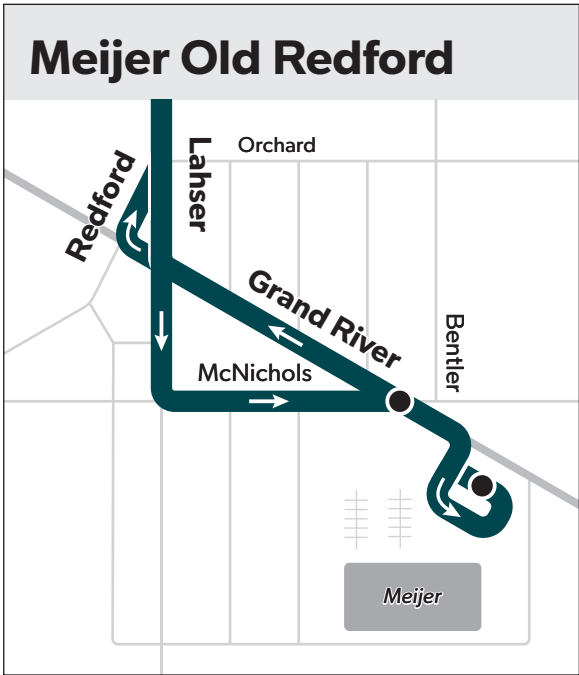

#### TDD & TTY Hearing-Impaired

Schedule Information:

7-1-1

**Detroit's Public Transit System**

### Map Key

- Route
- Timepoint (not all stops shown)
- Transfer to ConnectTen (other routes not shown)
- Hospital/Clinic
- Point of Interest
- School