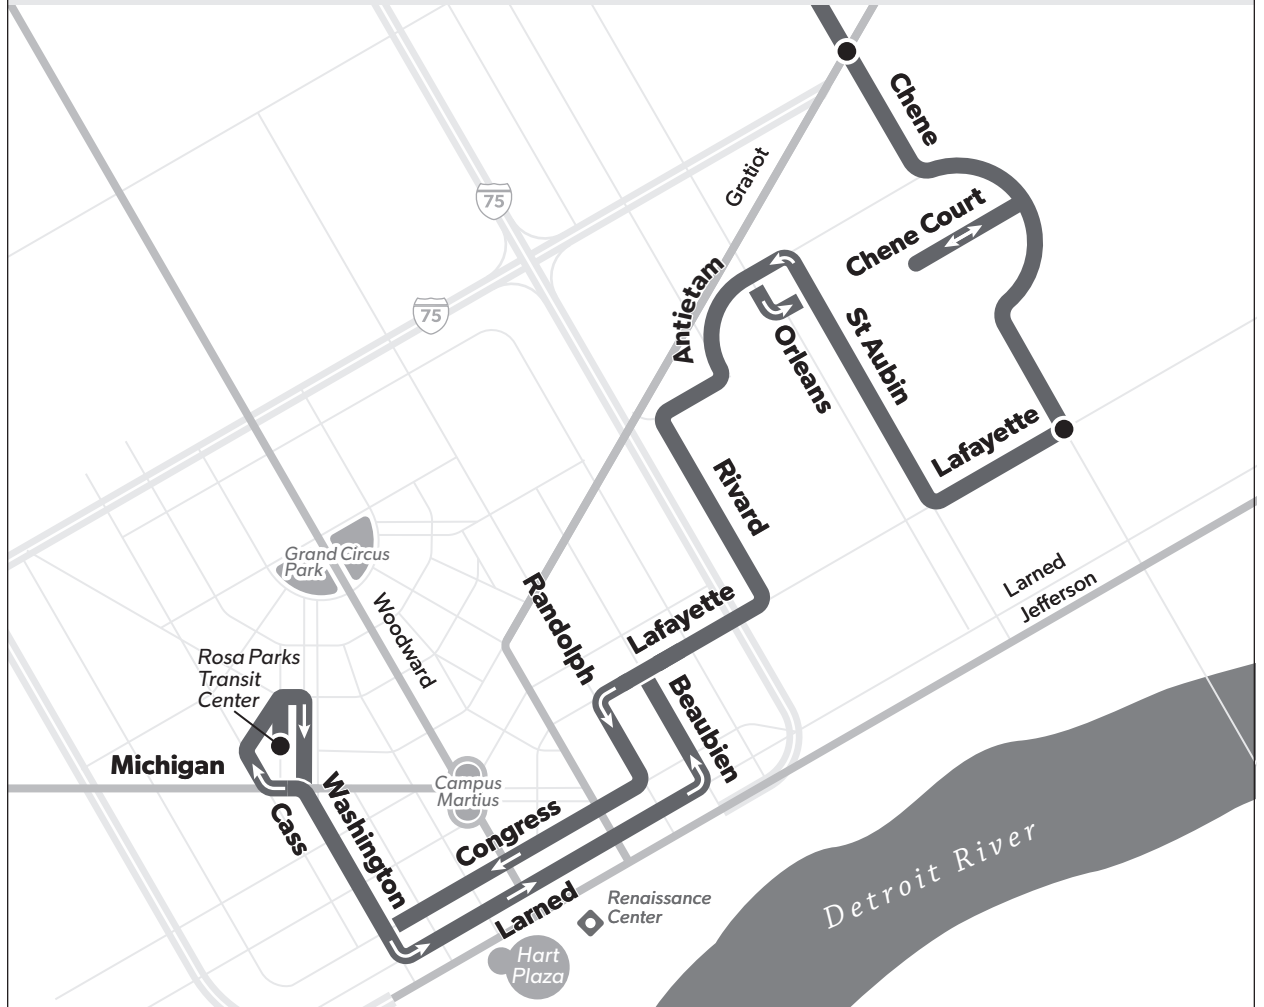

Detroit's Public Transit System

52 Chene

7 Mile

Map Key

- Route
- Timepoint (not all stops shown)
- Transfer to ConnectTen (other routes not shown)

Detail

see detail map

52 Monday-Friday

Southbound to Downtown

	Nevada & Van Dyke	Jos Campau & Nevada	Jos Campau & McNichols	Jos Campau & Holbrook	Chene & I-94	Chene & Gratiot	Chene & Lafayette	Rosa Parks Transit Center Bay 1
6:00	6:07	6:10	6:17	6:22	6:26	6:33	6:46	
6:45	6:52	6:55	7:03	7:09	7:13	7:21	7:35	
7:30	7:37	7:40	7:48	7:54	7:58	8:06	8:20	
8:15	8:22	8:25	8:33	8:39	8:43	8:51	9:05	
9:00	9:07	9:10	9:18	9:24	9:28	9:36	9:50	
10:05	10:12	10:15	10:23	10:29	10:33	10:41	10:55	
11:05	11:12	11:15	11:23	11:29	11:33	11:41	11:55	
12:00	12:07	12:10	12:18	12:24	12:28	12:36	12:50	
1:00	1:07	1:10	1:18	1:24	1:28	1:36	1:50	
2:00	2:07	2:10	2:18	2:24	2:28	2:36	2:50	
2:45	2:52	2:55	3:03	3:09	3:13	3:21	3:35	
3:30	3:37	3:40	3:48	3:54	3:58	4:06	4:20	
4:15	4:22	4:25	4:33	4:39	4:43	4:51	5:05	
5:00	5:07	5:10	5:18	5:24	5:28	5:36	5:50	
6:00	6:07	6:10	6:17	6:22	6:26	6:33	6:46	
7:00	7:07	7:10	7:17	7:22	7:26	7:33	7:46	
8:00	8:07	8:10	8:17	8:22	8:26	8:33	8:46	
9:00	9:07	9:10	9:17	9:22	9:26	9:33	9:46	