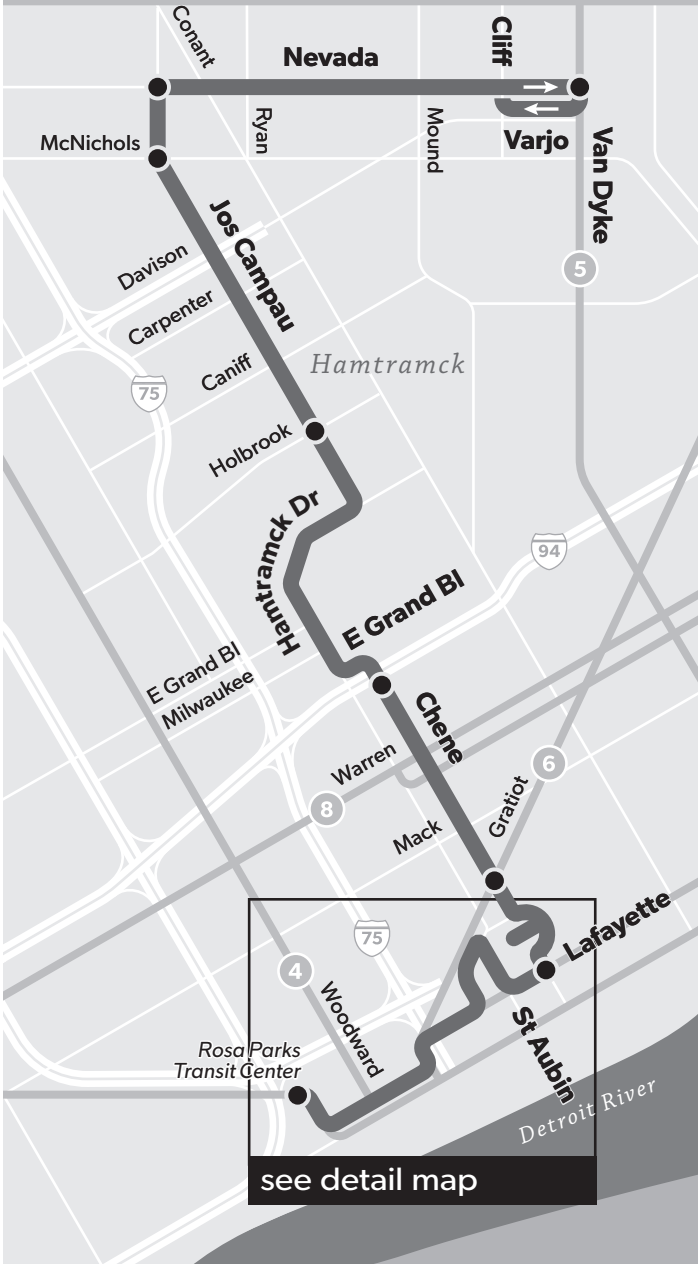

Detroit's Public Transit System

52 Chene

7 Mile

Map Key

- Route
- Timepoint (not all stops shown)
- Transfer to ConnectTen (other routes not shown)

Detail

see detail map

52 Monday-Friday

Southbound to Downtown

	Nevada & Van Dyke	Jos Campau & Nevada	Jos Campau & McNichols	Jos Campau & Holbrook	Chene & I-94	Chene & Gratiot	Chene & Lafayette	Rosa Parks Transit Center Bay 1
6:00	6:07	6:10	6:17	6:22	6:26	6:33	6:46	
6:45	6:52	6:55	7:03	7:09	7:13	7:21	7:35	
7:30	7:37	7:40	7:48	7:54	7:58	8:06	8:20	
8:15	8:22	8:25	8:33	8:39	8:43	8:51	9:05	
9:00	9:07	9:10	9:18	9:24	9:28	9:36	9:50	
10:05	10:12	10:15	10:23	10:29	10:33	10:41	10:55	
11:05	11:12	11:15	11:23	11:29	11:33	11:41	11:55	
12:00	12:07	12:10	12:18	12:24	12:28	12:36	12:50	
1:00	1:07	1:10	1:18	1:24	1:28	1:36	1:50	
2:00	2:07	2:10	2:18	2:24	2:28	2:36	2:50	
2:45	2:52	2:55	3:03	3:09	3:13	3:21	3:35	
3:30	3:37	3:40	3:48	3:54	3:58	4:06	4:20	
4:15	4:22	4:25	4:33	4:39	4:43	4:51	5:05	
5:00	5:07	5:10	5:18	5:24	5:28	5:36	5:50	
6:00	6:07	6:10	6:17	6:22	6:26	6:33	6:46	
7:00	7:07	7:10	7:17	7:22	7:26	7:33	7:46	
8:00	8:07	8:10	8:17	8:22	8:26	8:33	8:46	
9:00	9:07	9:10	9:17	9:22	9:26	9:33	9:46	