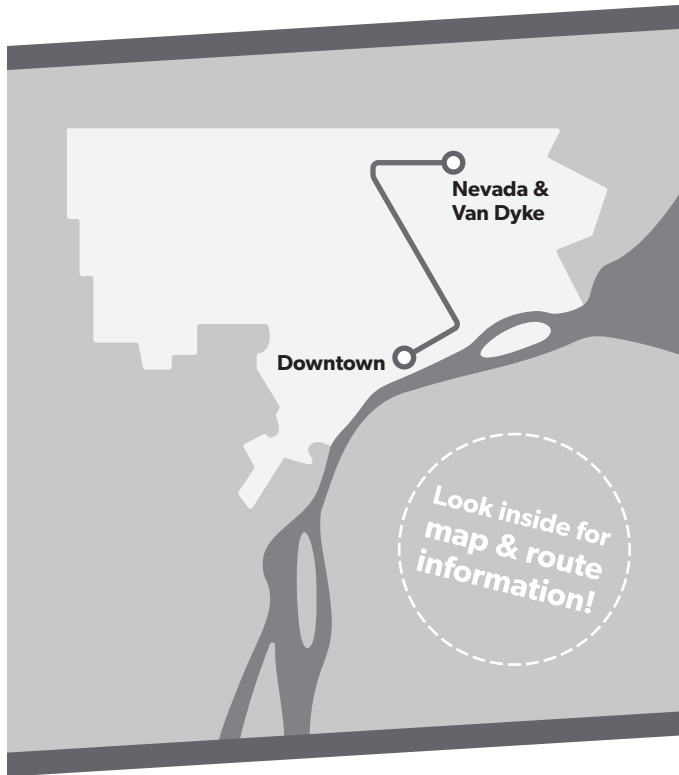

52

Chene

TRANSIT ROUTE MAP & TIMETABLE

Effective **January 20, 2025**

@riddedot

Regional Pass

The Dart Passes allow unlimited rides on DDOT and SMART buses and the QLINE Streetcar.

	Full	Reduced
4-Hour Dart Pass	$2	$0.50
24-Hour Dart Pass	$5	$2
7 Day Dart Pass	$22	$10
31 Day Dart Pass	$70	$29

* Seniors (ages 65 and older), people with disabilities, Medicare recipients, and students with a school-issued ID are eligible for a reduced fare. An application is required.

Pay with the app

Download the Token Transit app today to buy Dart passes! Dart passes get you unlimited rides between DDOT, SMART and the QLINE for the duration of the pass.