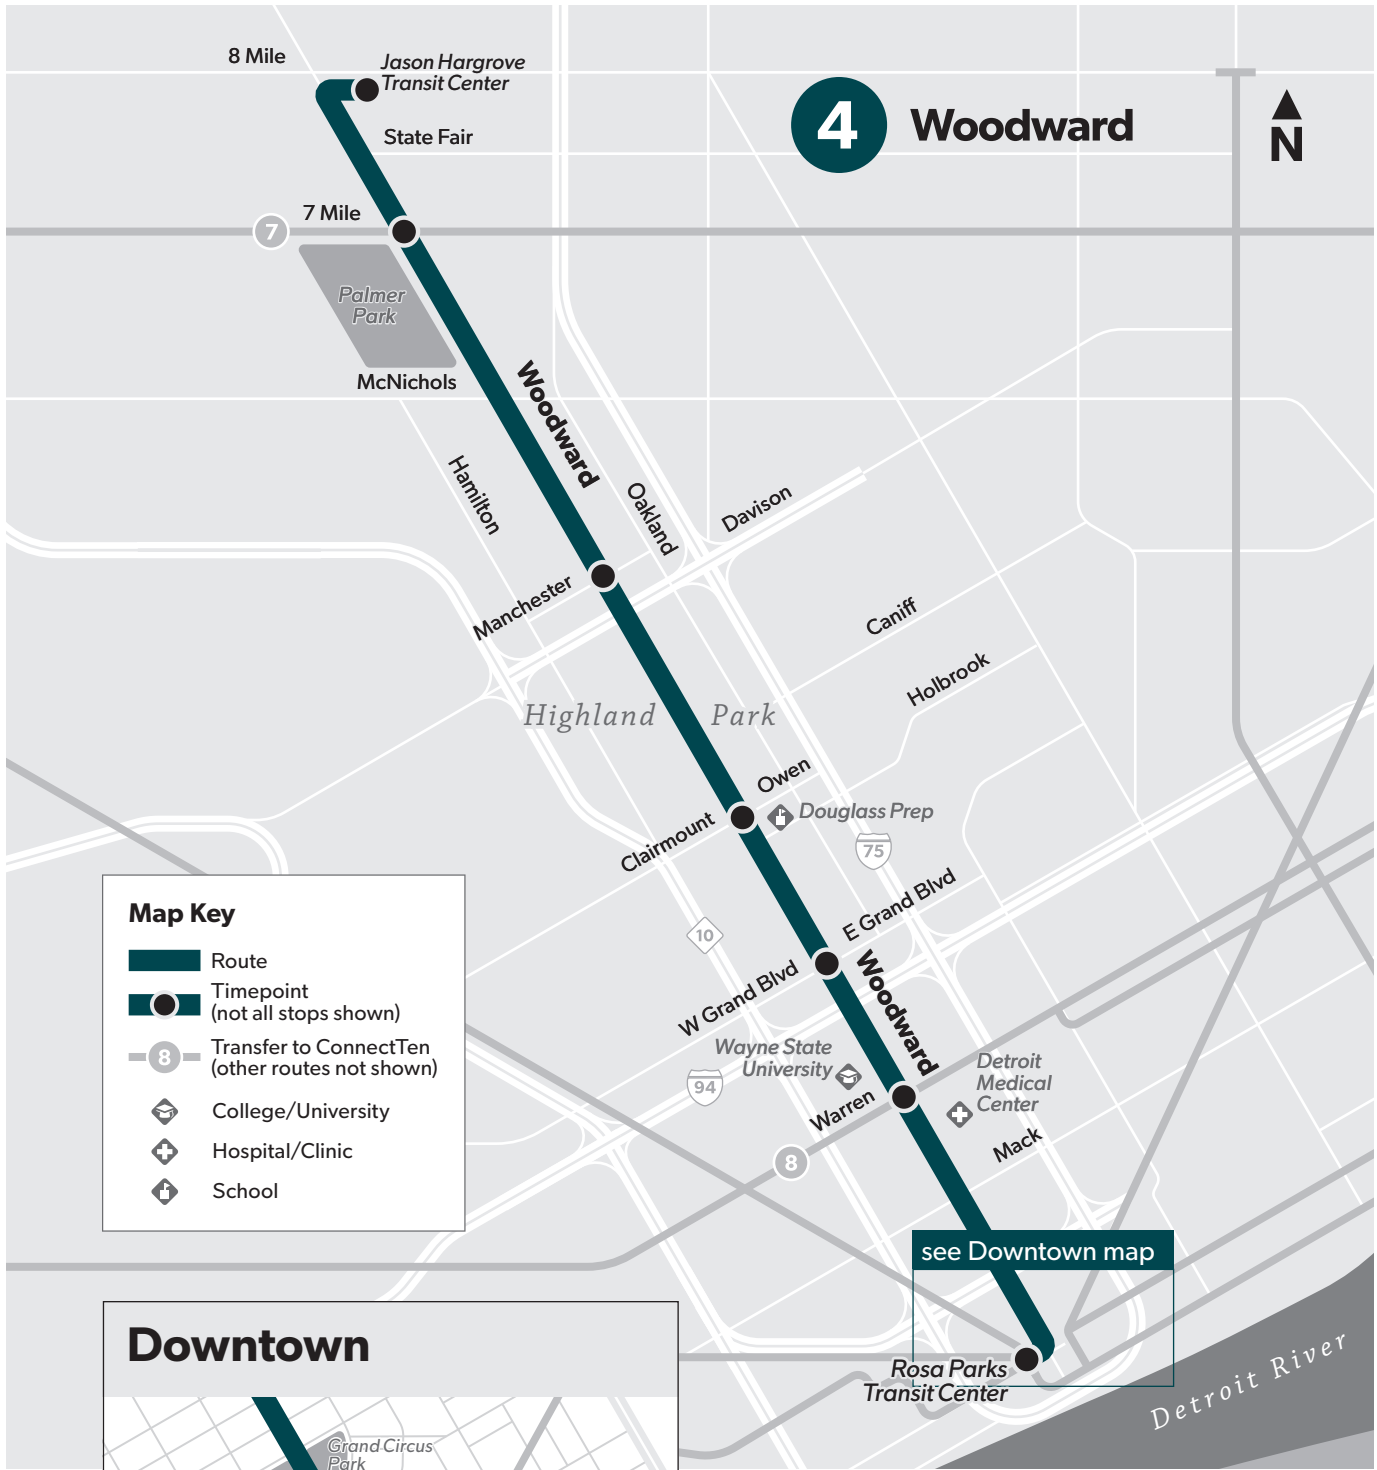

4 Woodward

Map Key

- Route
- Timepoint (not all stops shown)
- Transfer to ConnectTen (other routes not shown)
- College/University
- Hospital/Clinic
- School

4 Monday-Friday

Southbound to Rosa Parks T.C.

Northbound to Jason Hargrove T.C.

4:00	4:06	4:18	4:22	4:26	4:34	4:40	4:46
4:30	4:36	4:48	4:52	4:56	5:04	5:10	5:16
5:00	5:06	5:18	5:22	5:26	5:34	5:40	5:46
5:30	5:36	5:48	5:52	5:56	6:04	6:10	6:16
5:55	6:01	6:13	6:17	6:21	6:29	6:35	6:42
6:07	6:13	6:25	6:29	6:34	6:43	6:49	6:56
6:19	6:25	6:38	6:43	6:48	6:57	7:03	7:10
6:31	6:38	6:52	6:57	7:02	7:11	7:17	7:24
6:43	6:50	7:04	7:09	7:14	7:23	7:29	7:36
6:55	7:02	7:16	7:21	7:26	7:35	7:41	7:48
7:07	7:14	7:28	7:33	7:38	7:47	7:53	8:00
7:19	7:26	7:40	7:45	7:50	7:59	8:05	8:12
7:31	7:38	7:52	7:57	8:02	8:11	8:17	8:24
7:43	7:50	8:04	8:09	8:14	8:23	8:29	8:36
7:55	8:02	8:16	8:21	8:26	8:35	8:41	8:48
8:07	8:14	8:28	8:33	8:38	8:47	8:53	9:00
8:19	8:26	8:40	8:45	8:50	8:59	9:05	9:12
8:31	8:38	8:52	8:57	9:02	9:11	9:17	9:24
8:43	8:50	9:04	9:09	9:14	9:23	9:29	9:36
8:55	9:02	9:16	9:21	9:26	9:36	9:42	9:49
9:07	9:14	9:28	9:33	9:38	9:48	9:54	10:01
9:19	9:26	9:40	9:45	9:50	10:00	10:06	10:13
9:31	9:38	9:52	9:57	10:02	10:12	10:18	10:25
9:43	9:50	10:04	10:09	10:14	10:24	10:30	10:37
9:55	10:02	10:16	10:21	10:26	10:36	10:42	10:49
10:07	10:14	10:28	10:33	10:38	10:48	10:54	11:01
10:19	10:26	10:40	10:45	10:50	11:00	11:06	11:13
10:31	10:38	10:52	10:57	11:02	11:12	11:18	11:25
10:43	10:50	11:04	11:09	11:14	11:24	11:30	11:37
10:55	11:02	11:16	11:21	11:26	11:36	11:42	11:49