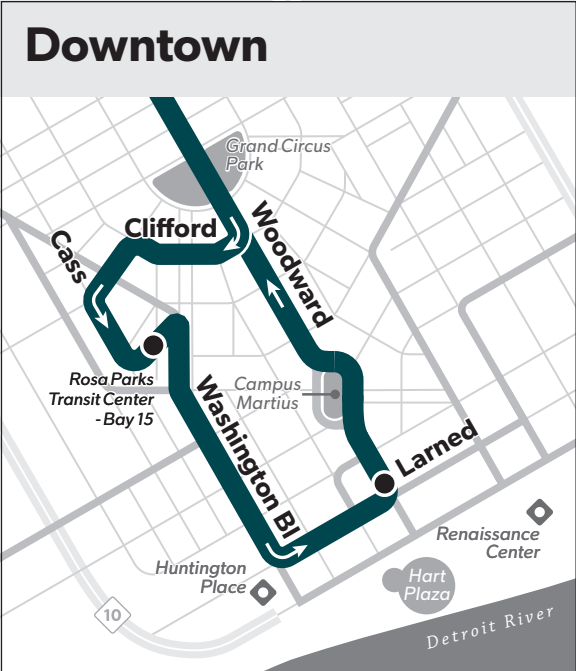

See timetables inside for more detailed info.

313.933.1300

detroitmi.gov/ddot

Detroit Paratransit

313.774.5555 or bit.ly/ddot-paratransit

**TDD & TTY Hearing-Impaired
Schedule Information:**

7-1-1

Detroit's Public Transit System

4 Woodward

Map Key

- Route
- Timepoint (not all stops shown)
- Transfer to ConnectTen (other routes not shown)
- College/University
- Hospital/Clinic
- School

4 Monday-Friday

Southbound to Rosa Parks T.C.

Northbound to Jason Hargrove T.C.

4:00	4:06	4:18	4:22	4:26	4:34	4:40	4:46
4:30	4:36	4:48	4:52	4:56	5:04	5:10	5:16
5:00	5:06	5:18	5:22	5:26	5:34	5:40	5:46
5:30	5:36	5:48	5:52	5:56	6:04	6:10	6:16
5:55	6:01	6:13	6:17	6:21	6:29	6:35	6:42
6:07	6:13	6:25	6:29	6:34	6:43	6:49	6:56
6:19	6:25	6:38	6:43	6:48	6:57	7:03	7:10
6:31	6:38	6:52	6:57	7:02	7:11	7:17	7:24
6:43	6:50	7:04	7:09	7:14	7:23	7:29	7:36
6:55	7:02	7:16	7:21	7:26	7:35	7:41	7:48
7:07	7:14	7:28	7:33	7:38	7:47	7:53	8:00
7:19	7:26	7:40	7:45	7:50	7:59	8:05	8:12
7:31	7:38	7:52	7:57	8:02	8:11	8:17	8:24
7:43	7:50	8:04	8:09	8:14	8:23	8:29	8:36
7:55	8:02	8:16	8:21	8:26	8:35	8:41	8:48
8:07	8:14	8:28	8:33	8:38	8:47	8:53	9:00
8:19	8:26	8:40	8:45	8:50	8:59	9:05	9:12
8:31	8:38	8:52	8:57	9:02	9:11	9:17	9:24
8:43	8:50	9:04	9:09	9:14	9:23	9:29	9:36
8:55	9:02	9:16	9:21	9:26	9:36	9:42	9:49
9:07	9:14	9:28	9:33	9:38	9:48	9:54	10:01
9:19	9:26	9:40	9:45	9:50	10:00	10:06	10:13
9:31	9:38	9:52	9:57	10:02	10:12	10:18	10:25
9:43	9:50	10:04	10:09	10:14	10:24	10:30	10:37
9:55	10:02	10:16	10:21	10:26	10:36	10:42	10:49
10:07	10:14	10:28	10:33	10:38	10:48	10:54	11:01
10:19	10:26	10:40	10:45	10:50	11:00	11:06	11:13
10:31	10:38	10:52	10:57	11:02	11:12	11:18	11:25
10:43	10:50	11:04	11:09	11:14	11:24	11:30	11:37
10:55	11:02	11:16	11:21	11:26	11:36	11:42	11:49