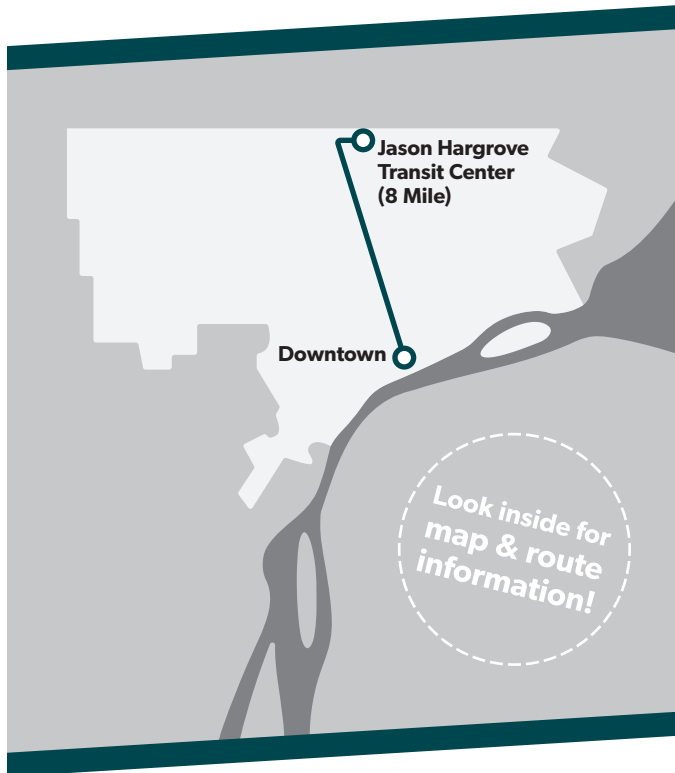

4

Woodward

TRANSIT ROUTE MAP & TIMETABLE

Effective **January 20, 2025**

@riddedot

Regional Pass

The Dart Passes allow unlimited rides on DDOT and SMART buses and the QLINE Streetcar.

	Full	Reduced
4-Hour Dart Pass	\$2	\$0.50
24-Hour Dart Pass	\$5	\$2
7 Day Dart Pass	\$22	\$10
31 Day Dart Pass	\$70	\$29

4 Woodward

Map Key

- Route
- Timepoint (not all stops shown)
- Transfer to ConnectTen (other routes not shown)
- College/University
- Hospital/Clinic
- School

4 Monday-Friday

Southbound to Rosa Parks T.C.

PM times shown are **bold** and *shaded*.
Additional bus stops are available between the timepoints.

4 Saturday

Southbound to Rosa Parks T.C.

4:00	4:05	4:10	4:16	4:19	4:24	4:35
4:45	4:50	4:55	5:01	5:04	5:09	5:20
5:30	5:35	5:40	5:46	5:49	5:54	6:05
6:00	6:05	6:10	6:16	6:19	6:24	6:35
6:30	6:35	6:40	6:46	6:49	6:54	7:05
7:00	7:05	7:10	7:16	7:19	7:24	7:35
7:30	7:35	7:40	7:46	7:49	7:54	8:06
7:56	8:01	8:07	8:13	8:18	8:23	8:36
8:21	8:27	8:33	8:39	8:44	8:49	9:02
8:41	8:47	8:53	8:59	9:04	9:09	9:22
9:01	9:07	9:13	9:19	9:24	9:29	9:42
9:21	9:27	9:33	9:39	9:44	9:49	10:02
9:41	9:47	9:53	9:59	10:04	10:09	10:22
10:01	10:07	10:13	10:19	10:24	10:29	10:42
10:21	10:27	10:33	10:39	10:44	10:49	11:02
10:41	10:47	10:53	10:59	11:04	11:09	11:22
11:01	11:07	11:13	11:19	11:24	11:29	11:42
11:21	11:27	11:33	11:39	11:44	11:49	12:02
11:41	11:47	11:53	11:59	12:04	12:09	12:22
12:01	12:07	12:13	12:19	12:24	12:29	12:42