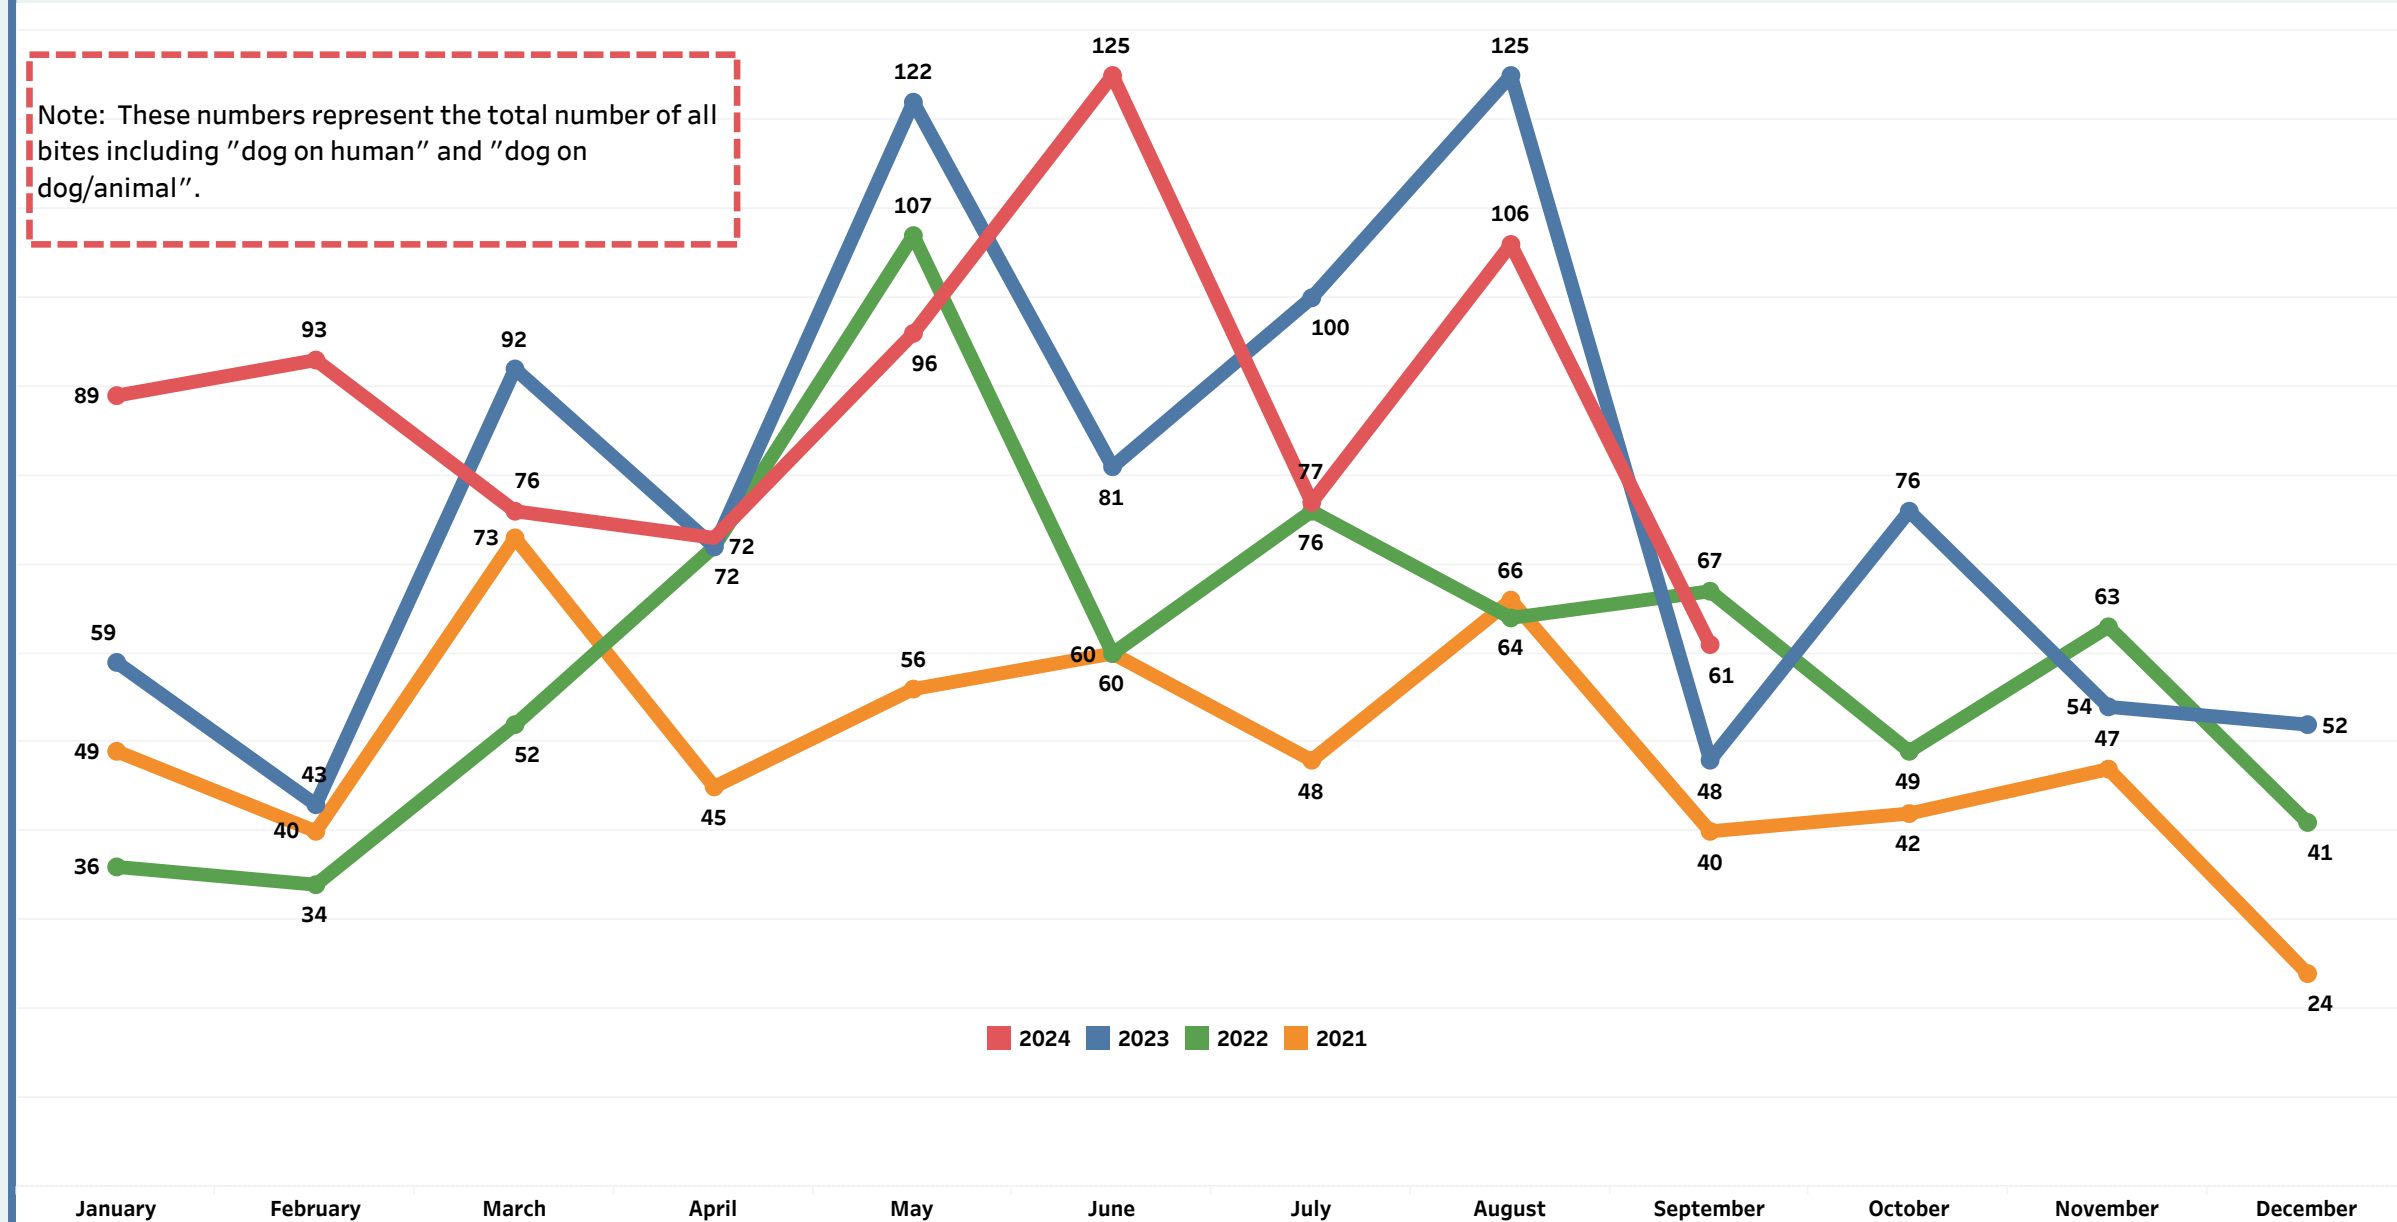

Detroit Animal Control

Monthly Metrics as of October 1, 2024

Monthly Metrics

Due to increased public interest in Detroit Animal Control, the General Services Department is making operational data available in an effort towards transparency. We believe it is important to give insight into the daily demands of Detroit Animal Control and to let the public and our partners know of our efforts on behalf of the citizens of Detroit.

Dog Bite Reporting

Displays the number of bite reports received by month .

Note: These numbers represent the total number of all bites including "dog on human" and "dog on dog/animal".

Detroit Animal Control

Monthly Metrics as of October 1, 2024

Monthly Metrics

Due to increased public interest in Detroit Animal Control, the General Services Department is making operational data available in an effort towards transparency. We believe it is important to give insight into the daily demands of Detroit Animal Control and to let the public and our partners know of our efforts on behalf of the citizens of Detroit.

Monthly Animal Control Officer Responses

Displays the number of truck responses by month

Detroit Animal Control

Monthly Metrics as of October 1, 2024

Monthly Metrics

Due to increased public interest in Detroit Animal Control, the General Services Department is making operational data available in an effort towards transparency. We believe it is important to give insight into the daily demands of Detroit Animal Control and to let the public and our partners know of our efforts on behalf of the citizens of Detroit.