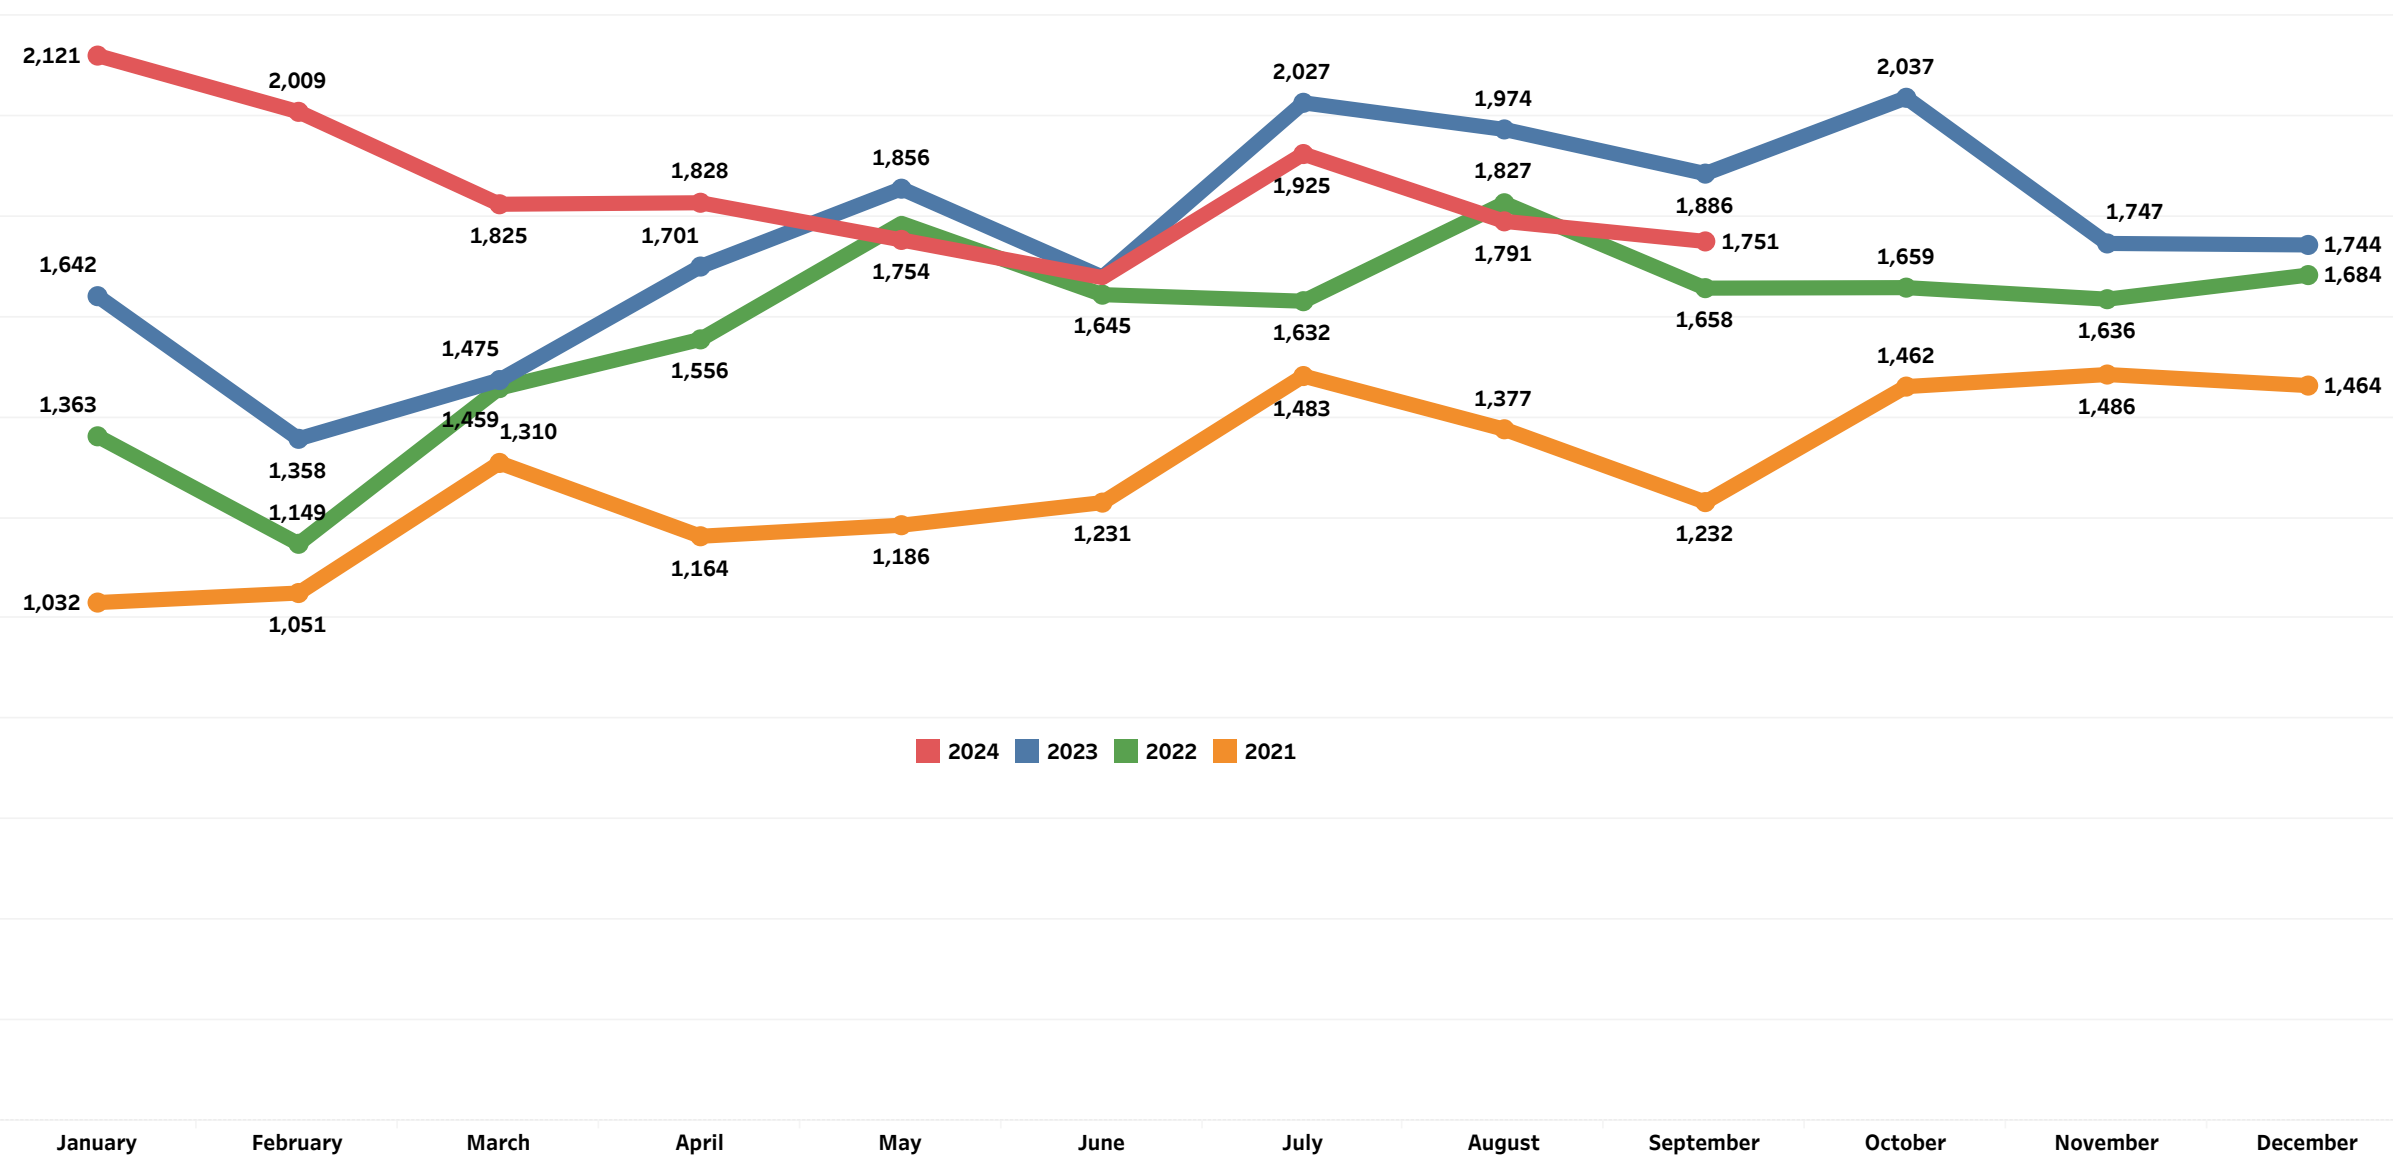

Monthly Metrics as of October 1, 2024

Monthly Metrics

Due to increased public interest in Detroit Animal Control, the General Services Department is making operational data available in an effort towards transparency. We believe it is important to give insight into the daily demands of Detroit Animal Control and to let the public and our partners know of our efforts on behalf of the citizens of Detroit.

Monthly Animal Control Officer Responses

Displays the number of truck responses by month

Detroit Animal Control

Monthly Metrics as of October 1, 2024

Monthly Metrics

Due to increased public interest in Detroit Animal Control, the General Services Department is making operational data available in an effort towards transparency. We believe it is important to give insight into the daily demands of Detroit Animal Control and to let the public and our partners know of our efforts on behalf of the citizens of Detroit.