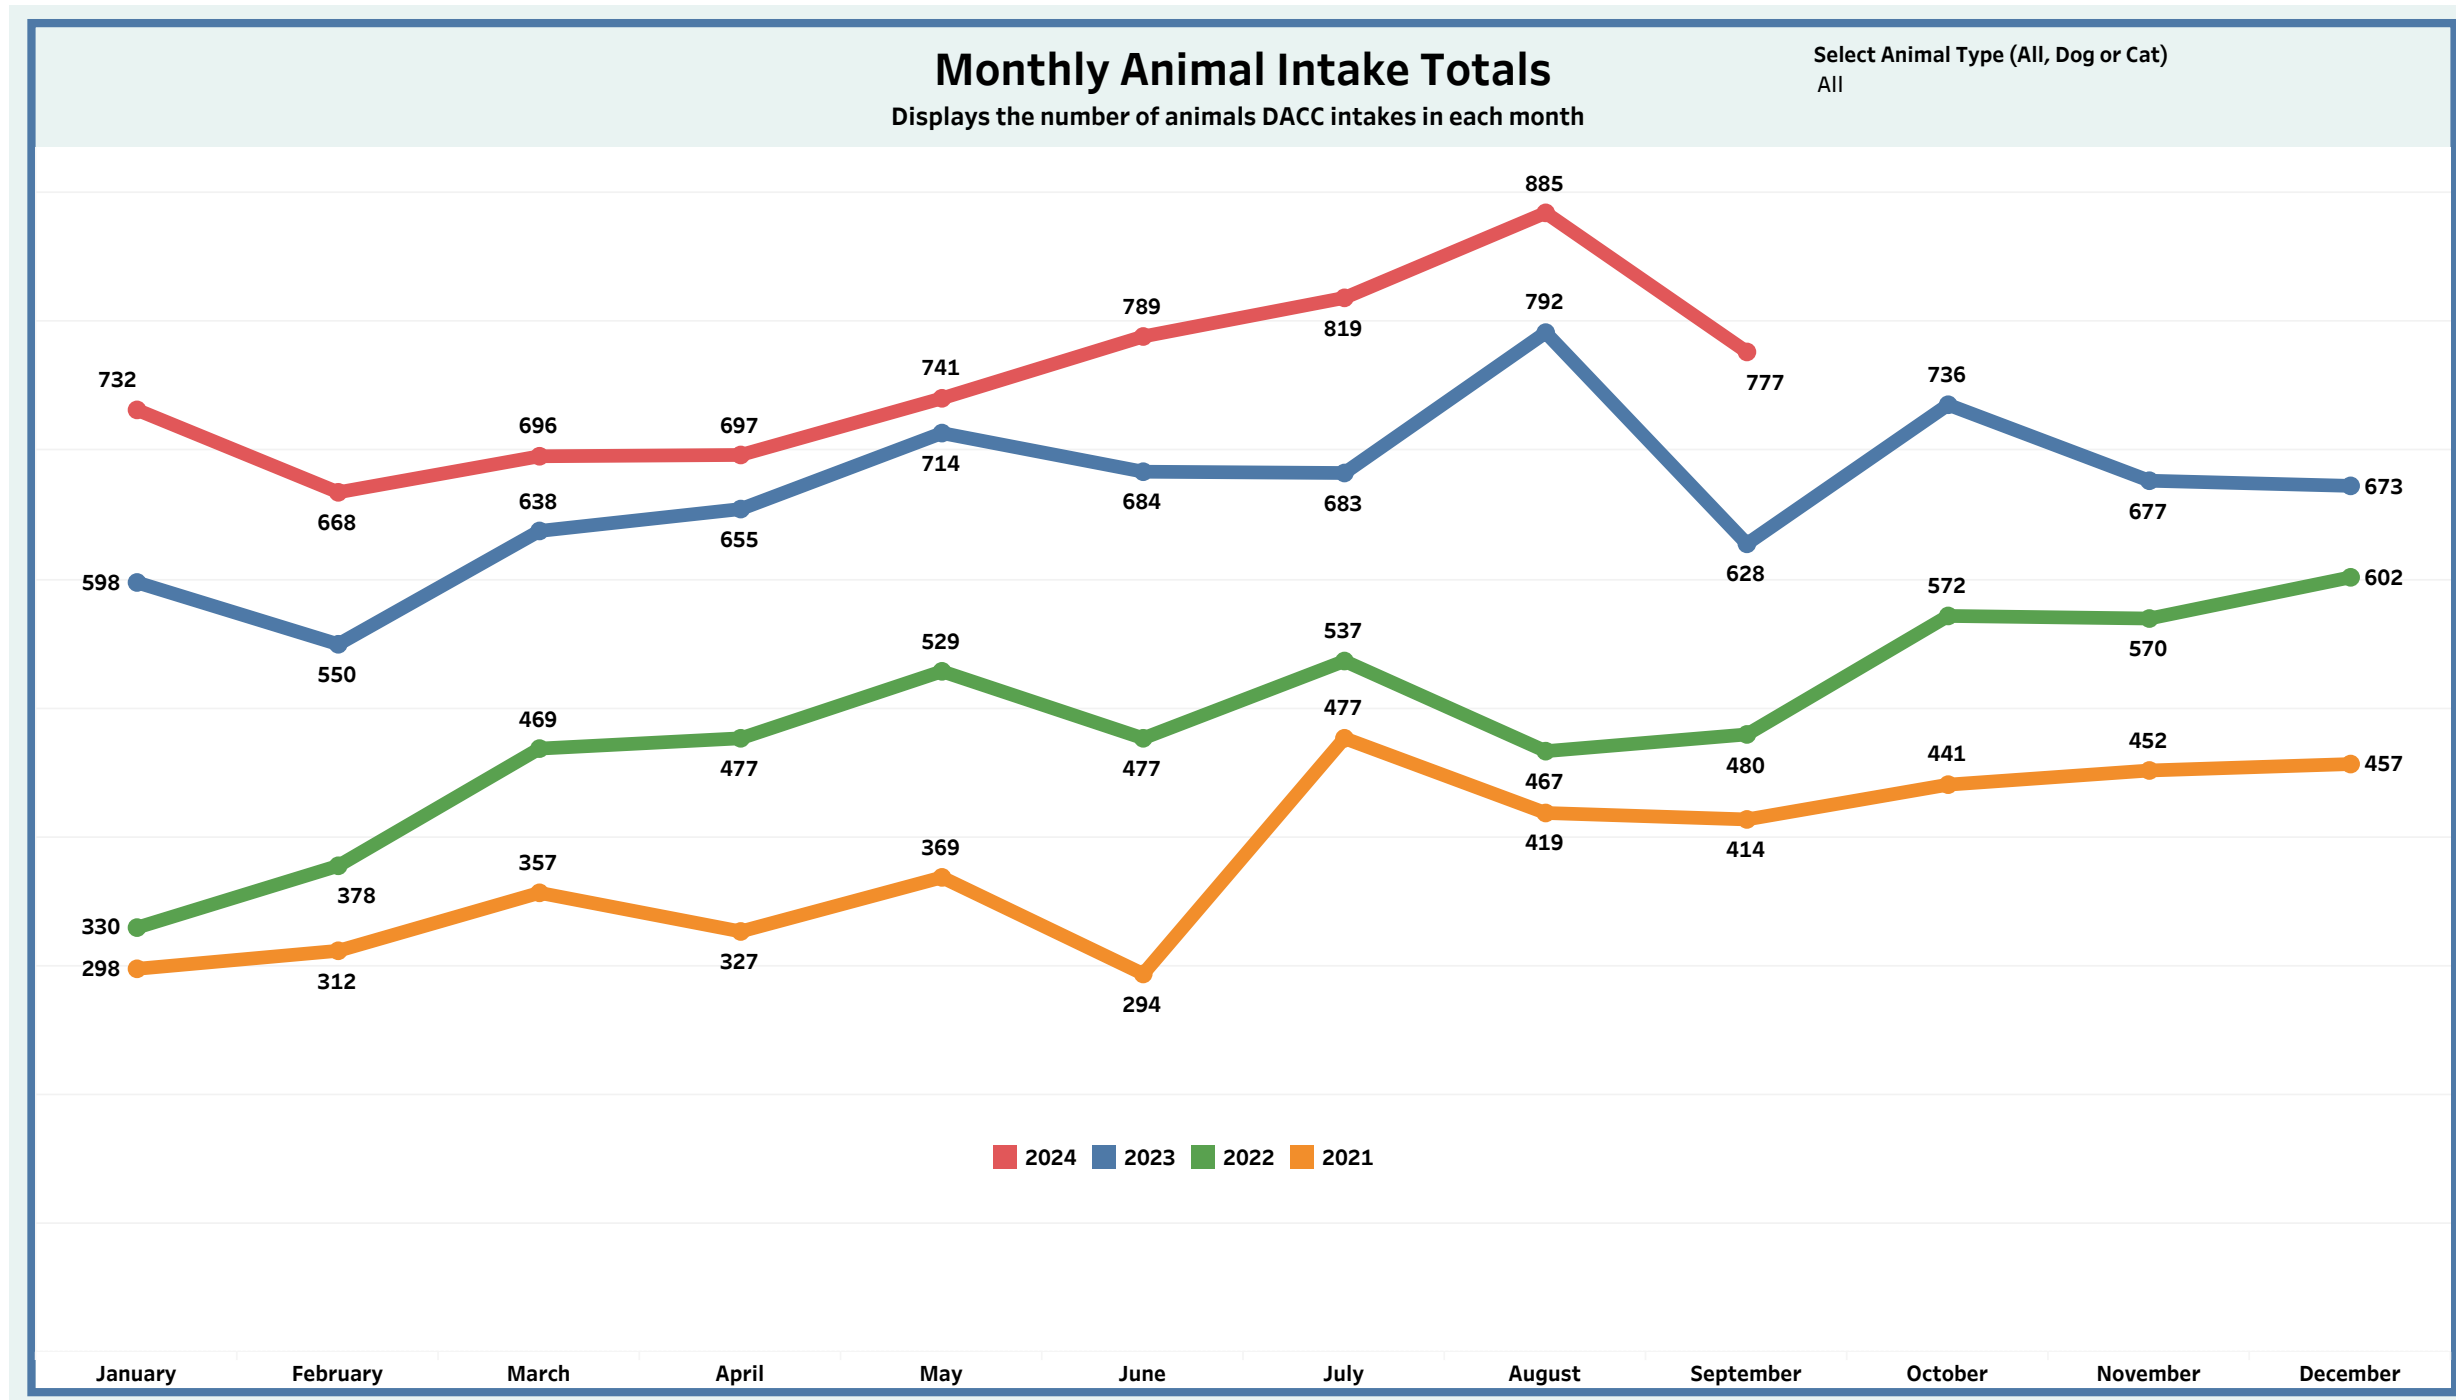

Detroit Animal Control

Monthly Metrics as of October 1, 2024

Monthly Metrics

Due to increased public interest in Detroit Animal Control, the General Services Department is making operational data available in an effort towards transparency. We believe it is important to give insight into the daily demands of Detroit Animal Control and to let the public and our partners know of our efforts on behalf of the citizens of Detroit.

You will find data since January 2021 in the following categories: **Dog Bite Reporting / ACO Responses / Monthly Intakes / Inbound calls to 922-DOGS/ Bites Reported & Confirmed**

Dog Bite Reporting	Animal Control Officer Responses	Monthly Intakes	Inbound Calls 922-DOGS	Monthly DAC vs Health Department (HD) Bites Reported