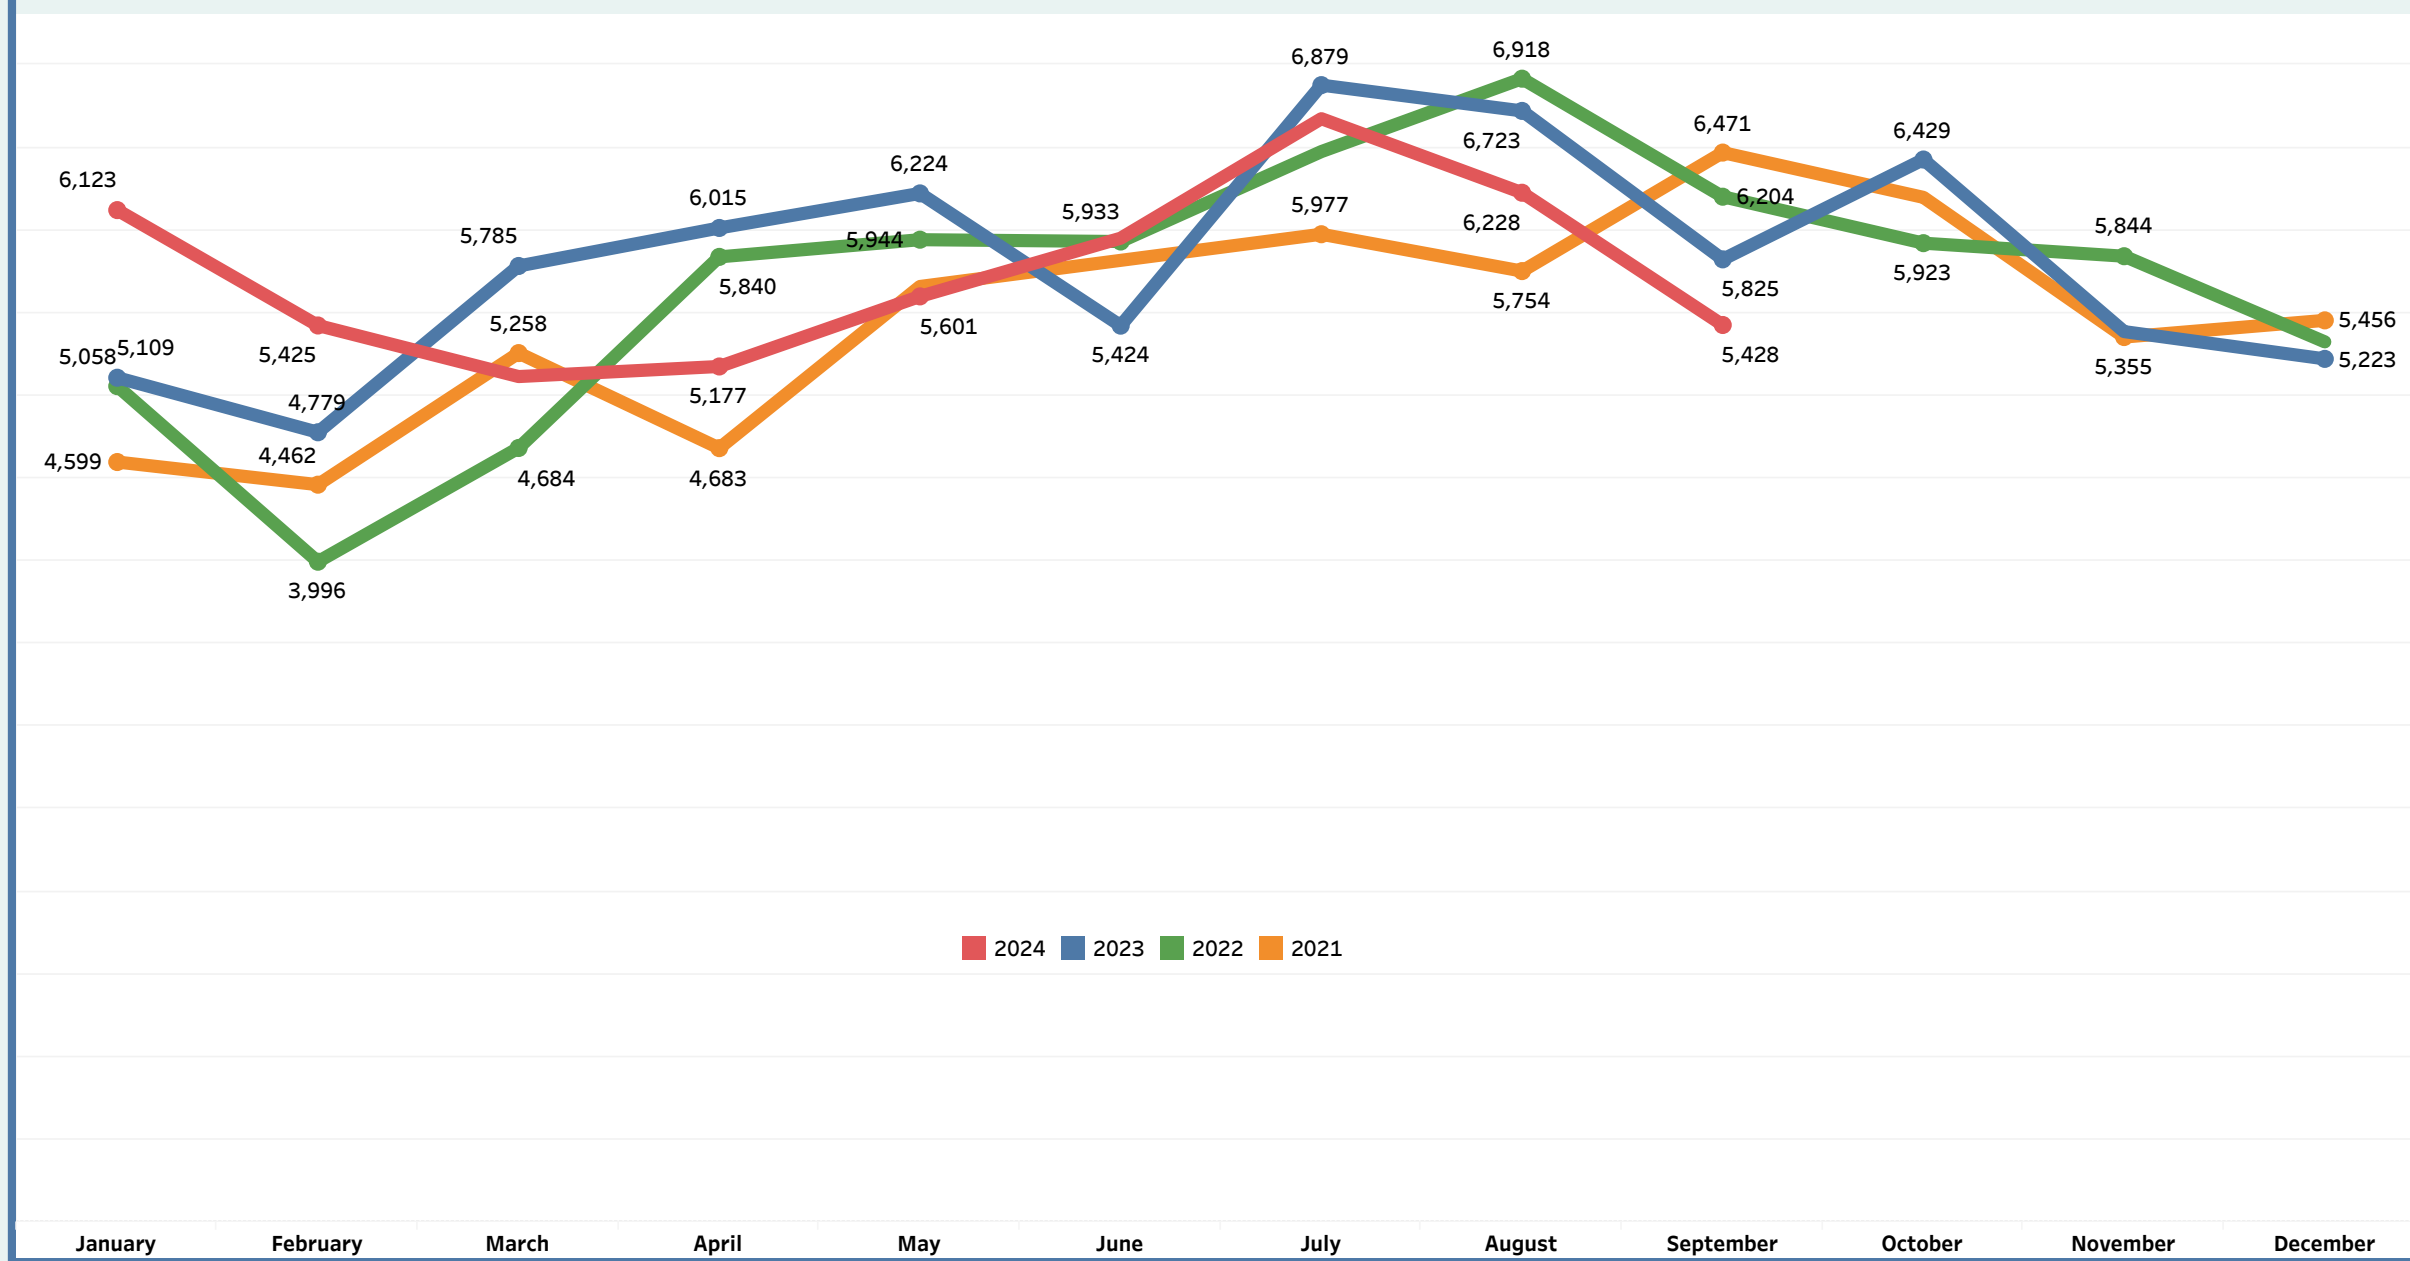

Detroit Animal Control

Monthly Metrics as of October 1, 2024

Monthly Metrics

Due to increased public interest in Detroit Animal Control, the General Services Department is making operational data available in an effort towards transparency. We believe it is important to give insight into the daily demands of Detroit Animal Control and to let the public and our partners know of our efforts on behalf of the citizens of Detroit.

You will find data since January 2021 in the following categories: **Dog Bite Reporting / ACO Responses / Monthly Intakes / Inbound calls to 922-DOGS/ Bites Reported & Confirmed**

Dog Bite Reporting	Animal Control Officer Responses	Monthly Intakes	Inbound Calls 922-DOGS	Monthly DAC vs Health Department (HD) Bites Reported

Monthly Inbound Call Activity

Displays the number of calls received each month