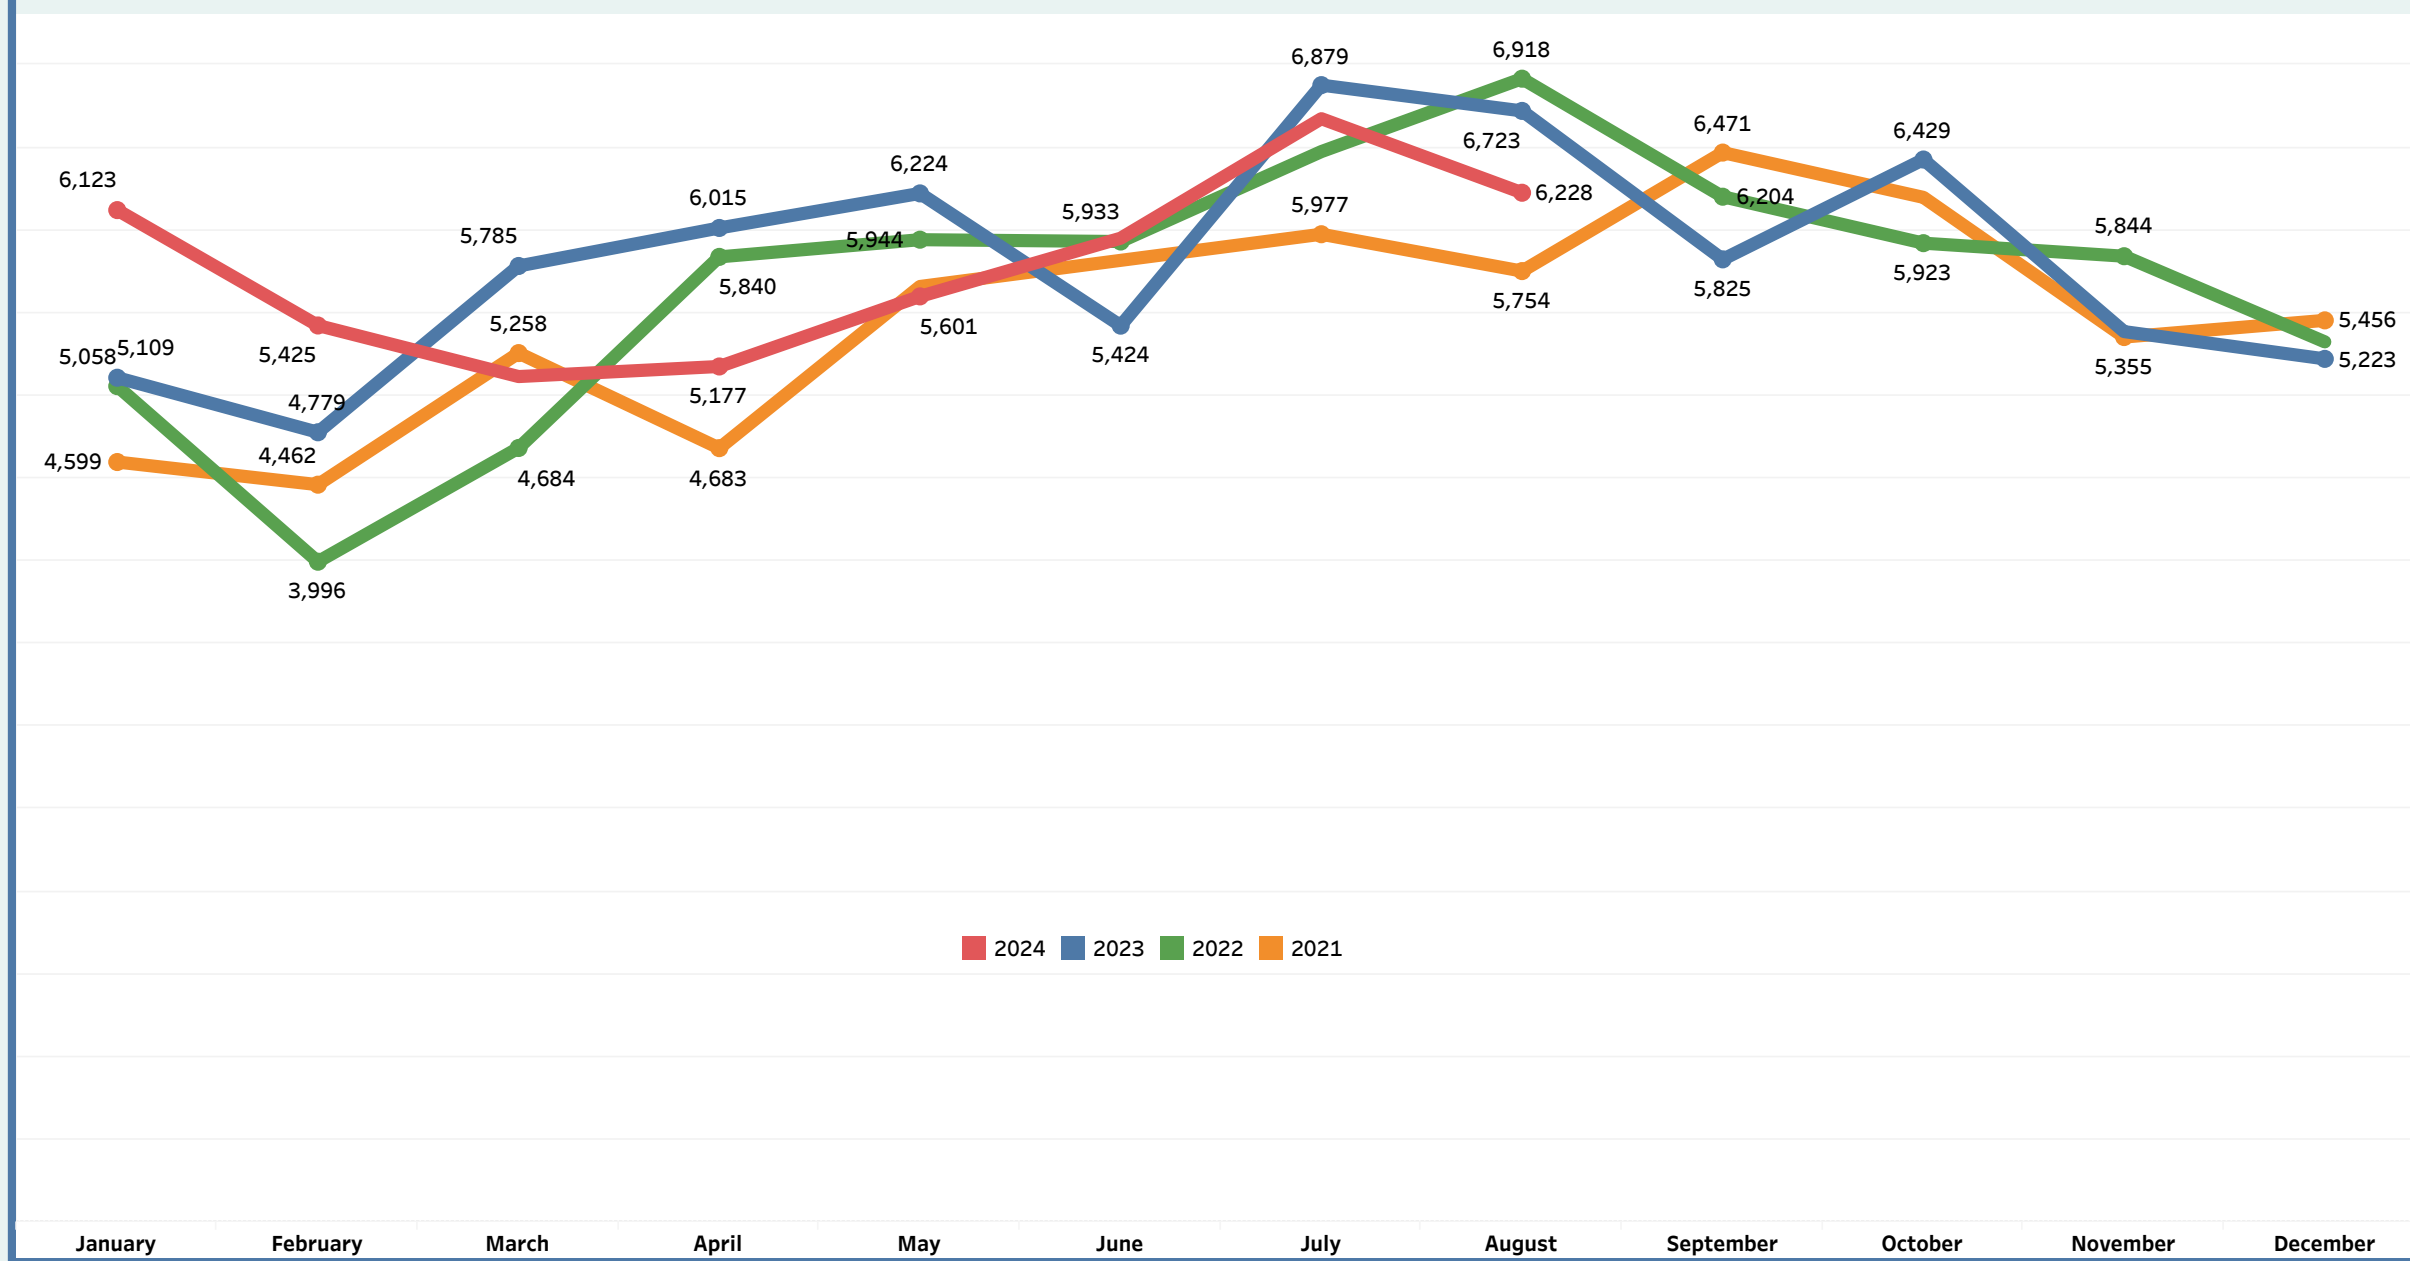

Detroit Animal Control

Monthly Metrics as of September 1, 2024

Monthly Metrics

Due to increased public interest in Detroit Animal Control, the General Services Department is making operational data available in an effort towards transparency. We believe it is important to give insight into the daily demands of Detroit Animal Control and to let the public and our partners know of our efforts on behalf of the citizens of Detroit.

You will find data since January 2021 in the following categories: **Dog Bite Reporting / ACO Responses / Monthly Intakes / Inbound calls to 922-DOGS/ Bites Reported & Confirmed**

Dog Bite Reporting	Animal Control Officer Responses	Monthly Intakes	Inbound Calls 922-DOGS	Monthly DAC vs Health Department (HD) Bites Reported

Monthly Inbound Call Activity

Displays the number of calls received each month