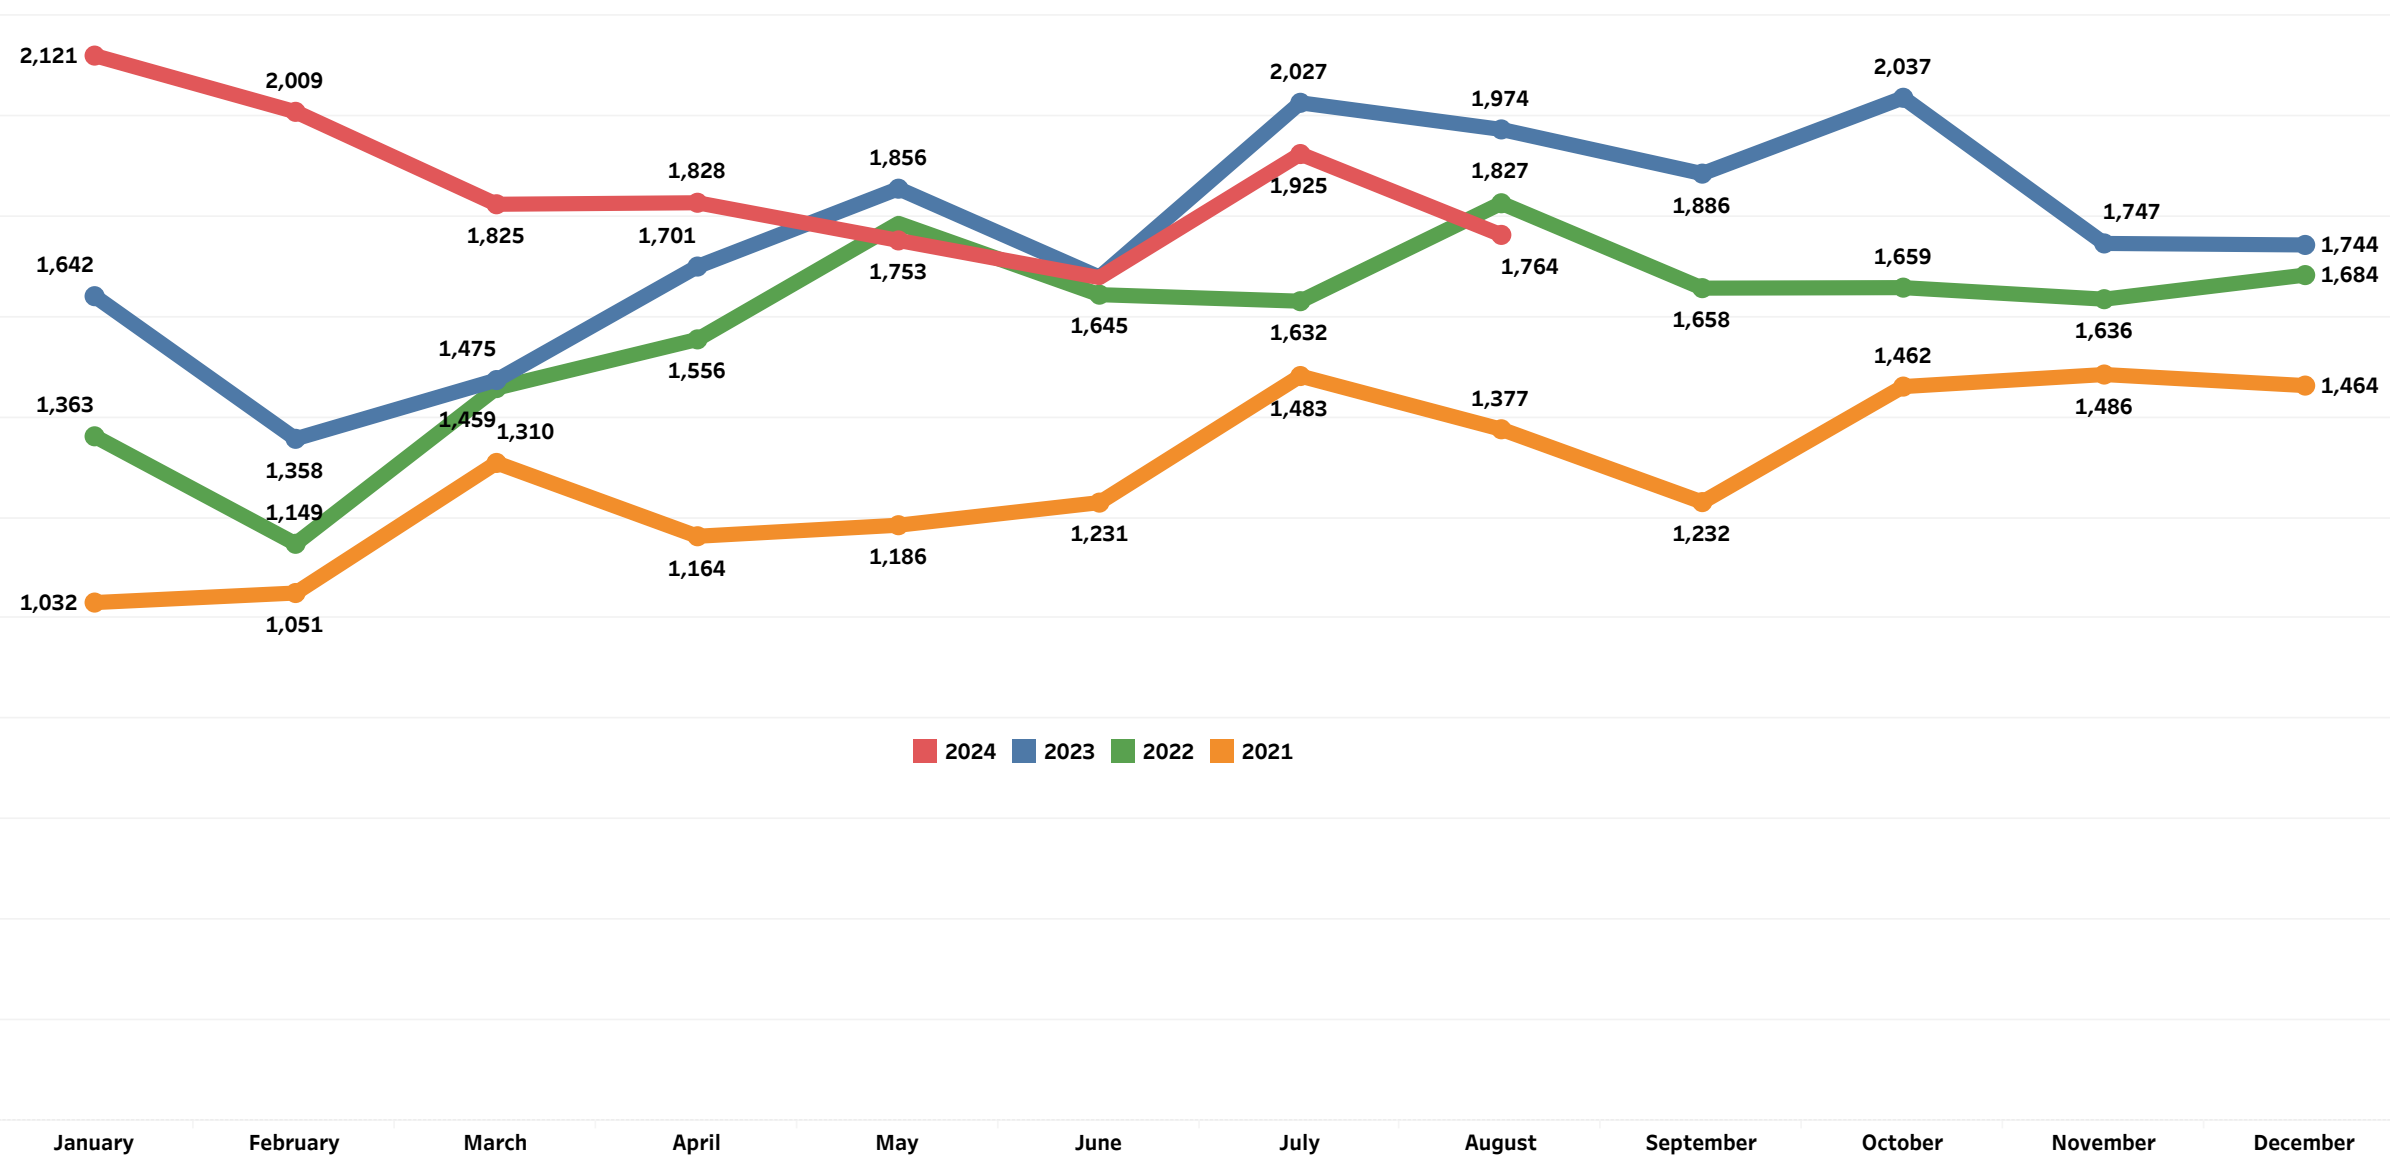

Monthly Metrics as of September 1, 2024

Monthly Metrics

Due to increased public interest in Detroit Animal Control, the General Services Department is making operational data available in an effort towards transparency. We believe it is important to give insight into the daily demands of Detroit Animal Control and to let the public and our partners know of our efforts on behalf of the citizens of Detroit.

Monthly Animal Control Officer Responses

Displays the number of truck responses by month

Detroit Animal Control

Monthly Metrics as of September 1, 2024

Monthly Metrics

Due to increased public interest in Detroit Animal Control, the General Services Department is making operational data available in an effort towards transparency. We believe it is important to give insight into the daily demands of Detroit Animal Control and to let the public and our partners know of our efforts on behalf of the citizens of Detroit.