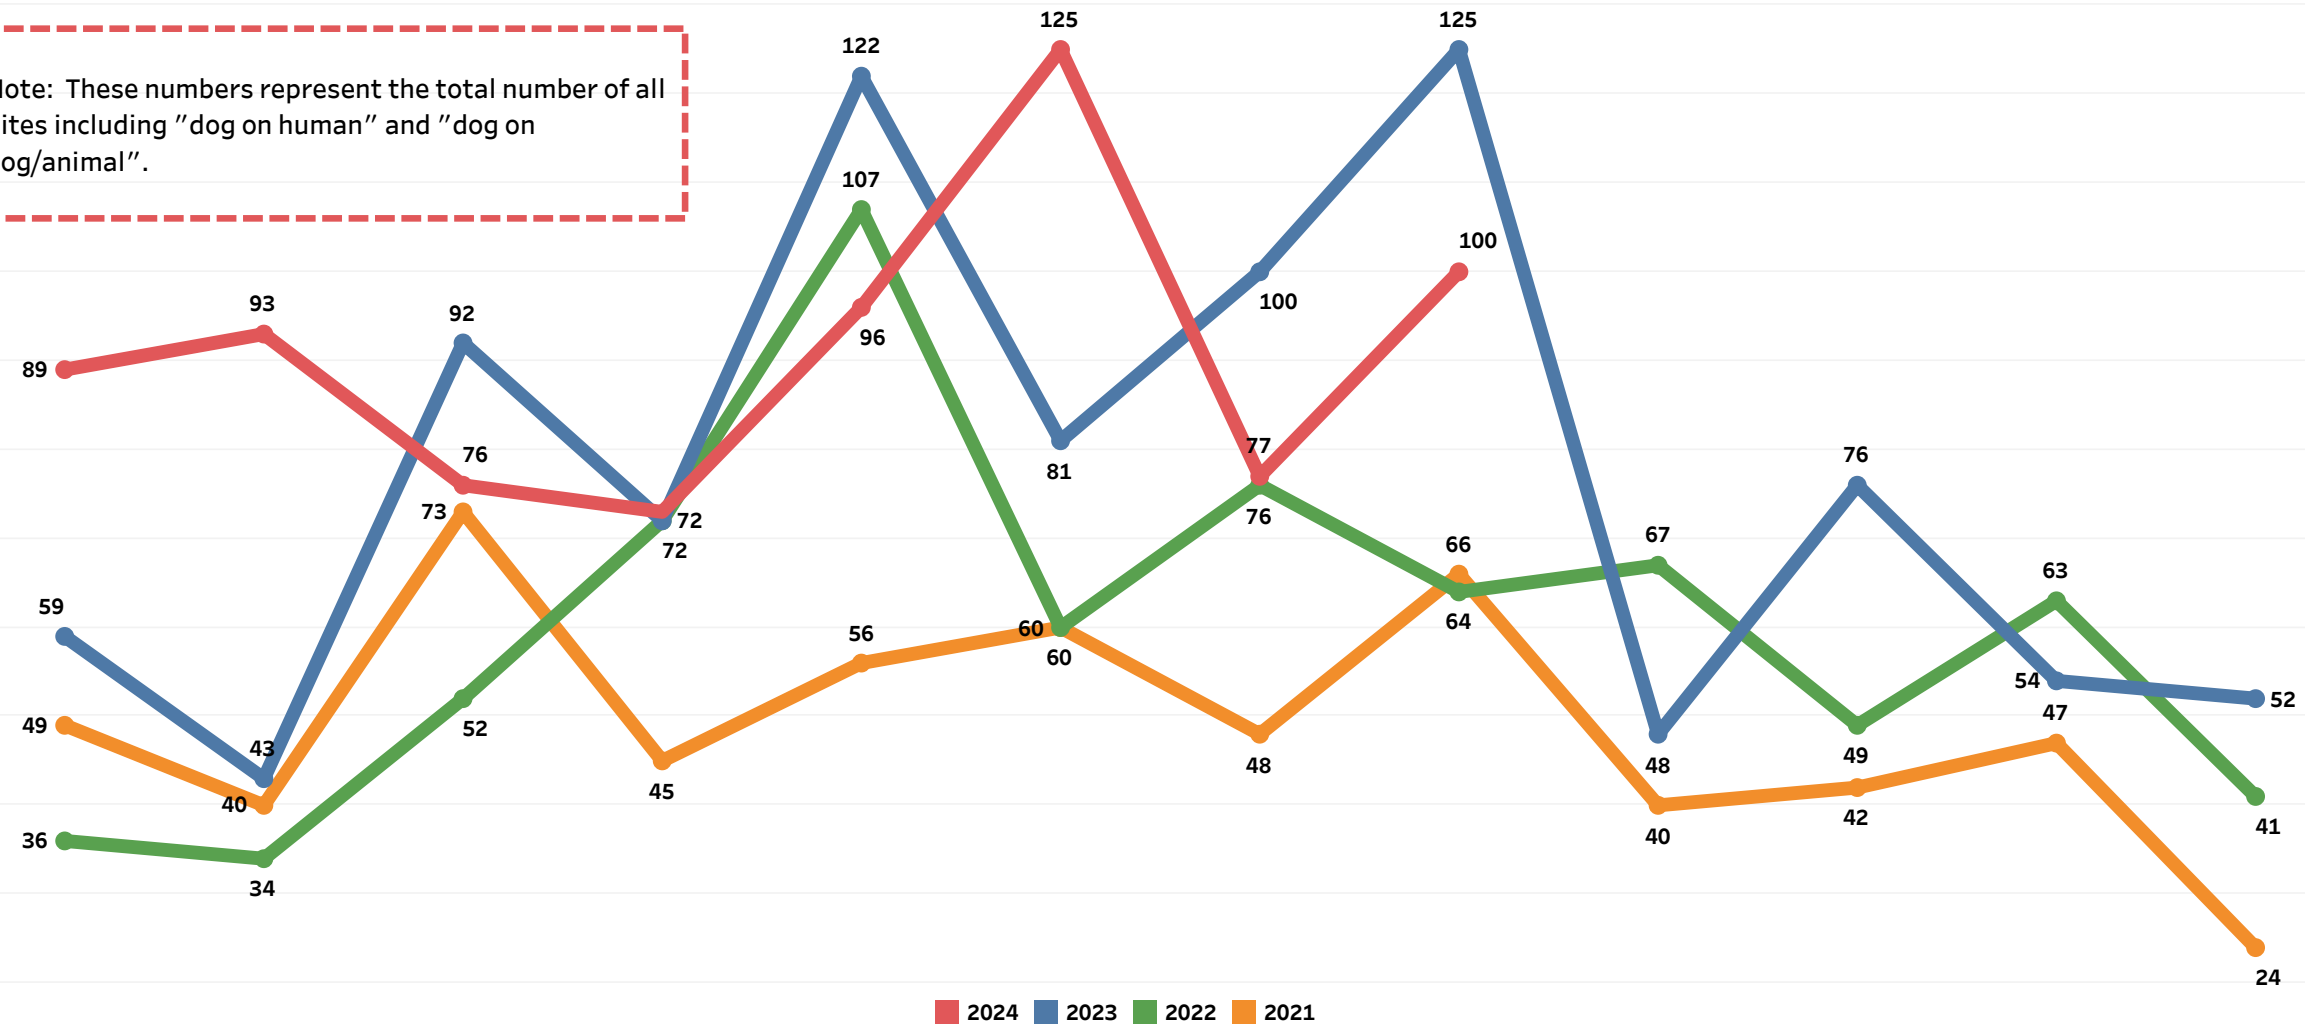

Detroit Animal Control

Monthly Metrics as of September 1, 2024

Monthly Metrics

Due to increased public interest in Detroit Animal Control, the General Services Department is making operational data available in an effort towards transparency. We believe it is important to give insight into the daily demands of Detroit Animal Control and to let the public and our partners know of our efforts on behalf of the citizens of Detroit.

Dog Bite Reporting

Displays the number of bite reports received by month .

Note: These numbers represent the total number of all bites including "dog on human" and "dog on dog/animal".

Detroit Animal Control