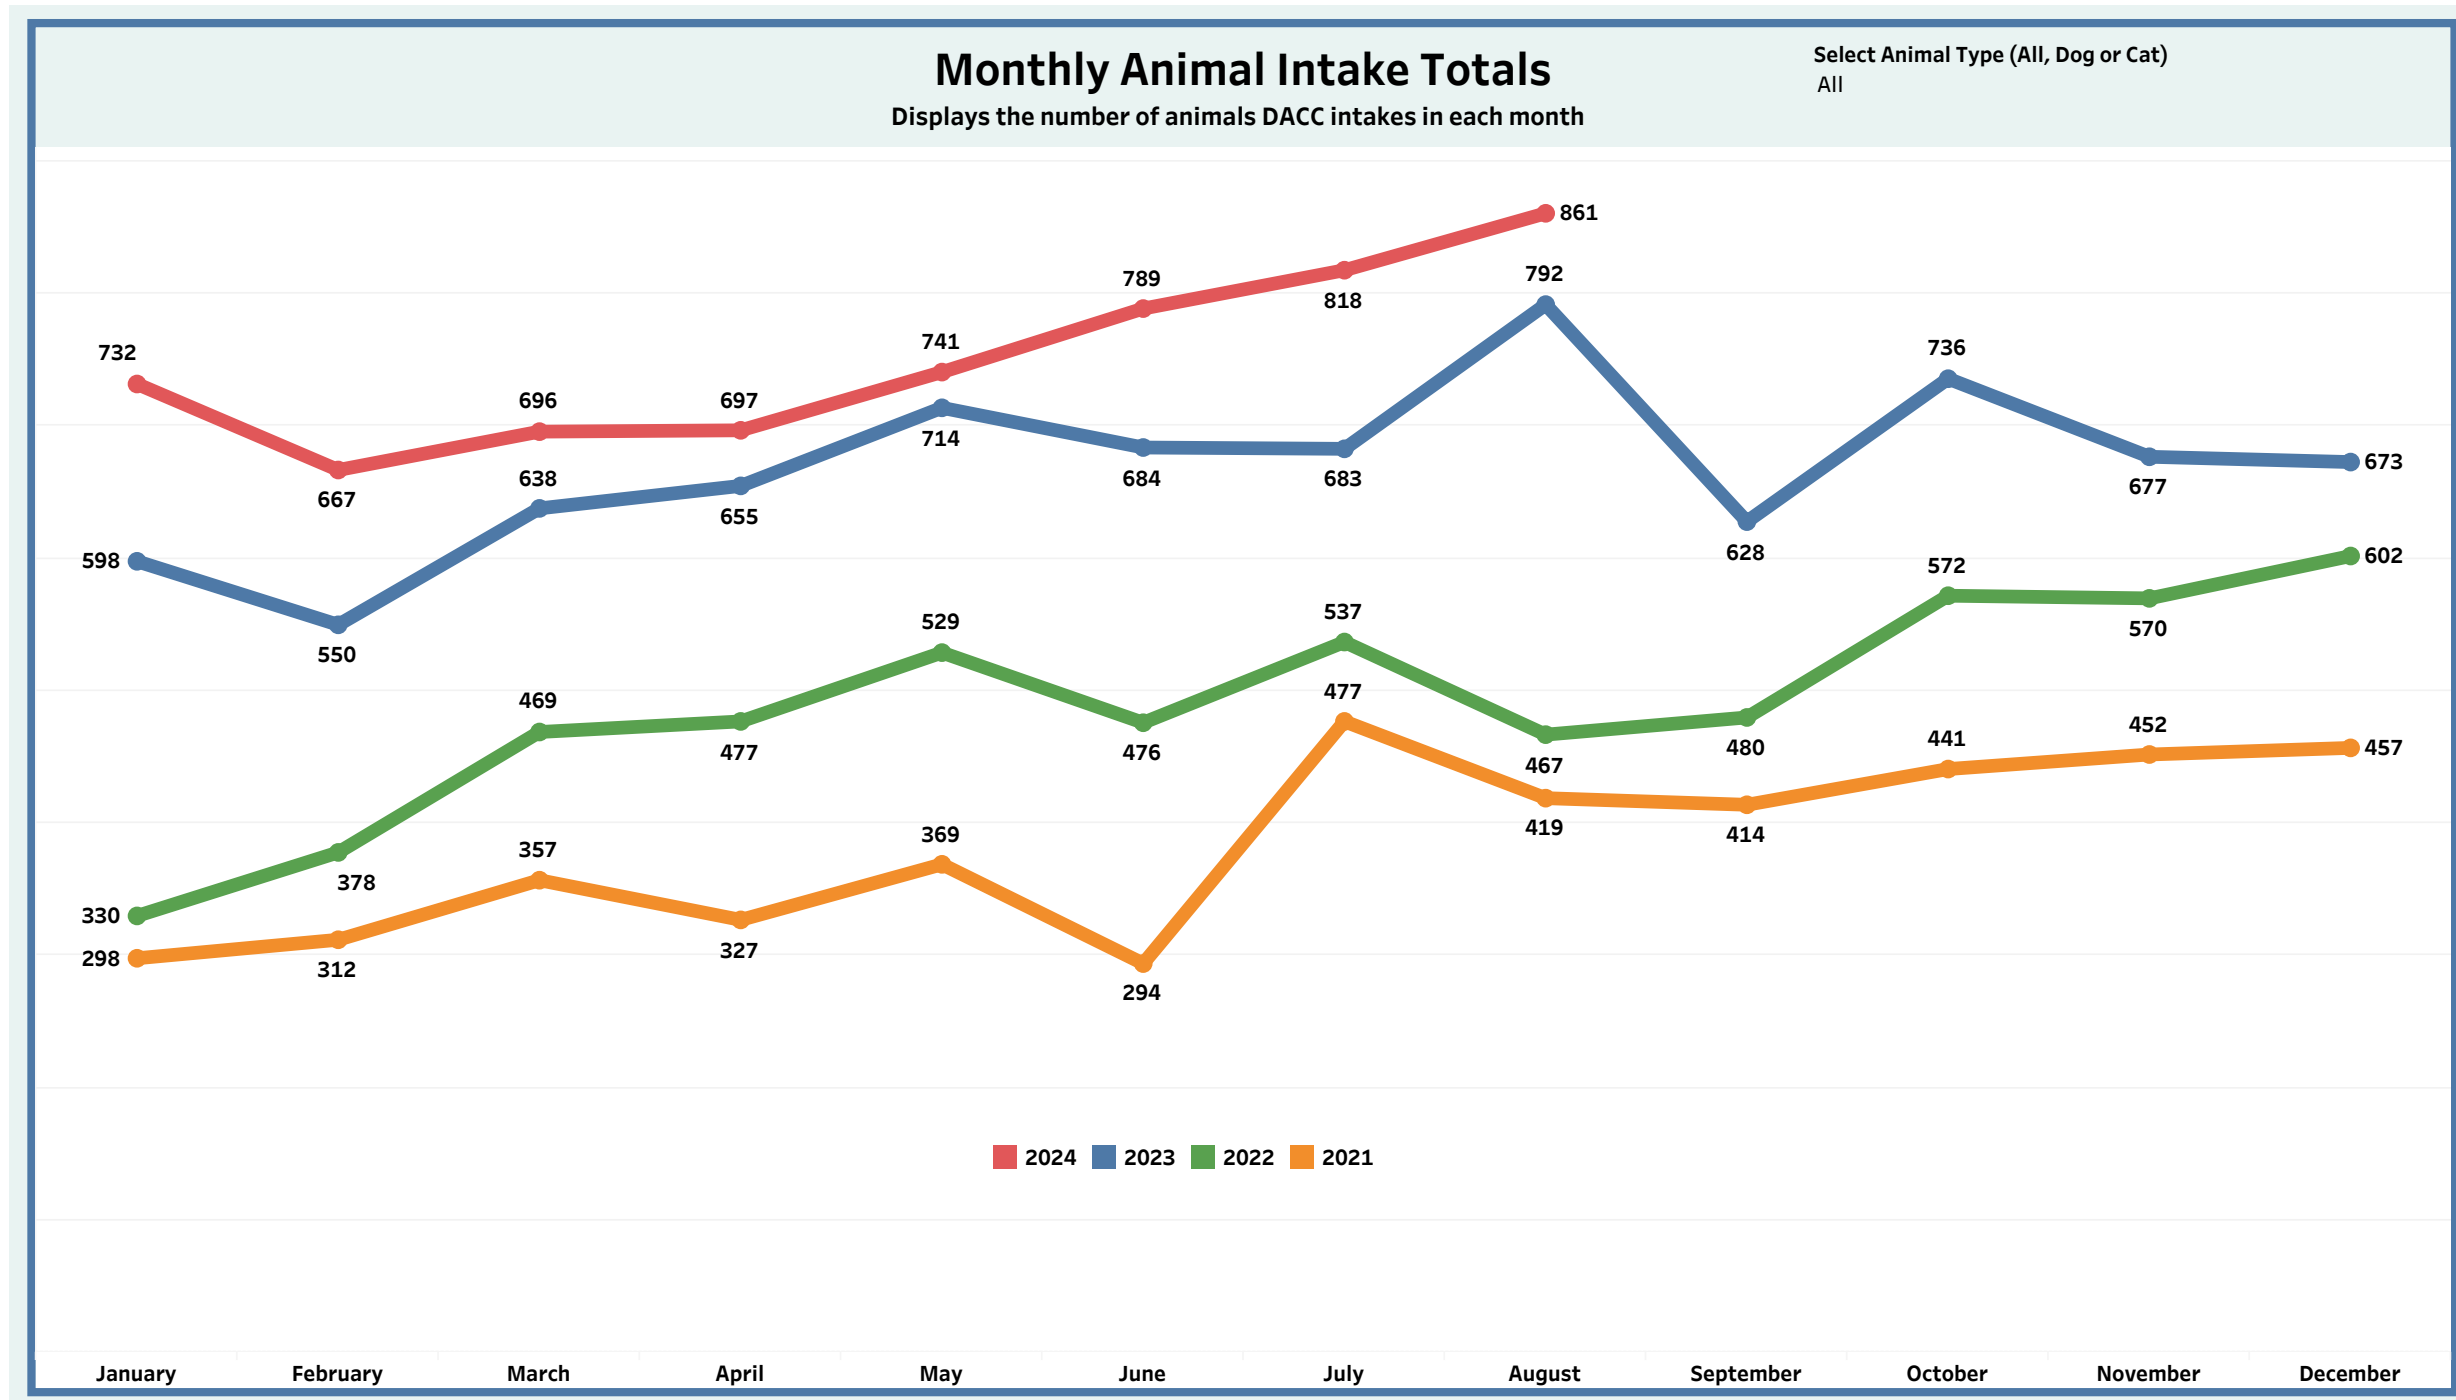

Detroit Animal Control

Monthly Metrics as of September 1, 2024

Monthly Metrics

Due to increased public interest in Detroit Animal Control, the General Services Department is making operational data available in an effort towards transparency. We believe it is important to give insight into the daily demands of Detroit Animal Control and to let the public and our partners know of our efforts on behalf of the citizens of Detroit.

You will find data since January 2021 in the following categories: **Dog Bite Reporting / ACO Responses / Monthly Intakes / Inbound calls to 922-DOGS/ Bites Reported & Confirmed**

- Dog Bite Reporting
- Animal Control Officer Responses
- Monthly Intakes
- Inbound Calls 922-DOGS
- Monthly DAC vs Health Department (HD) Bites Reported