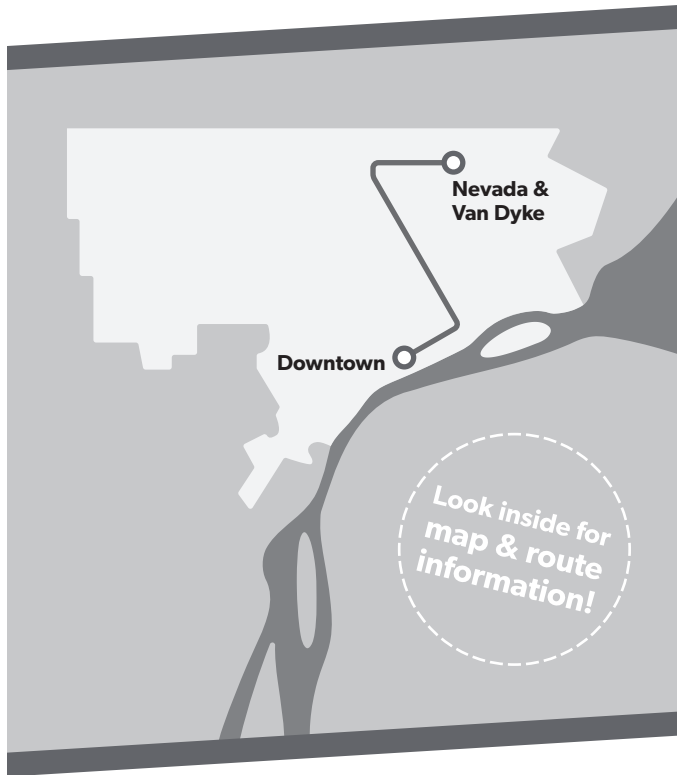

## Chene

TRANSIT ROUTE MAP & TIMETABLE

Effective **June 24, 2024**

@riddedot