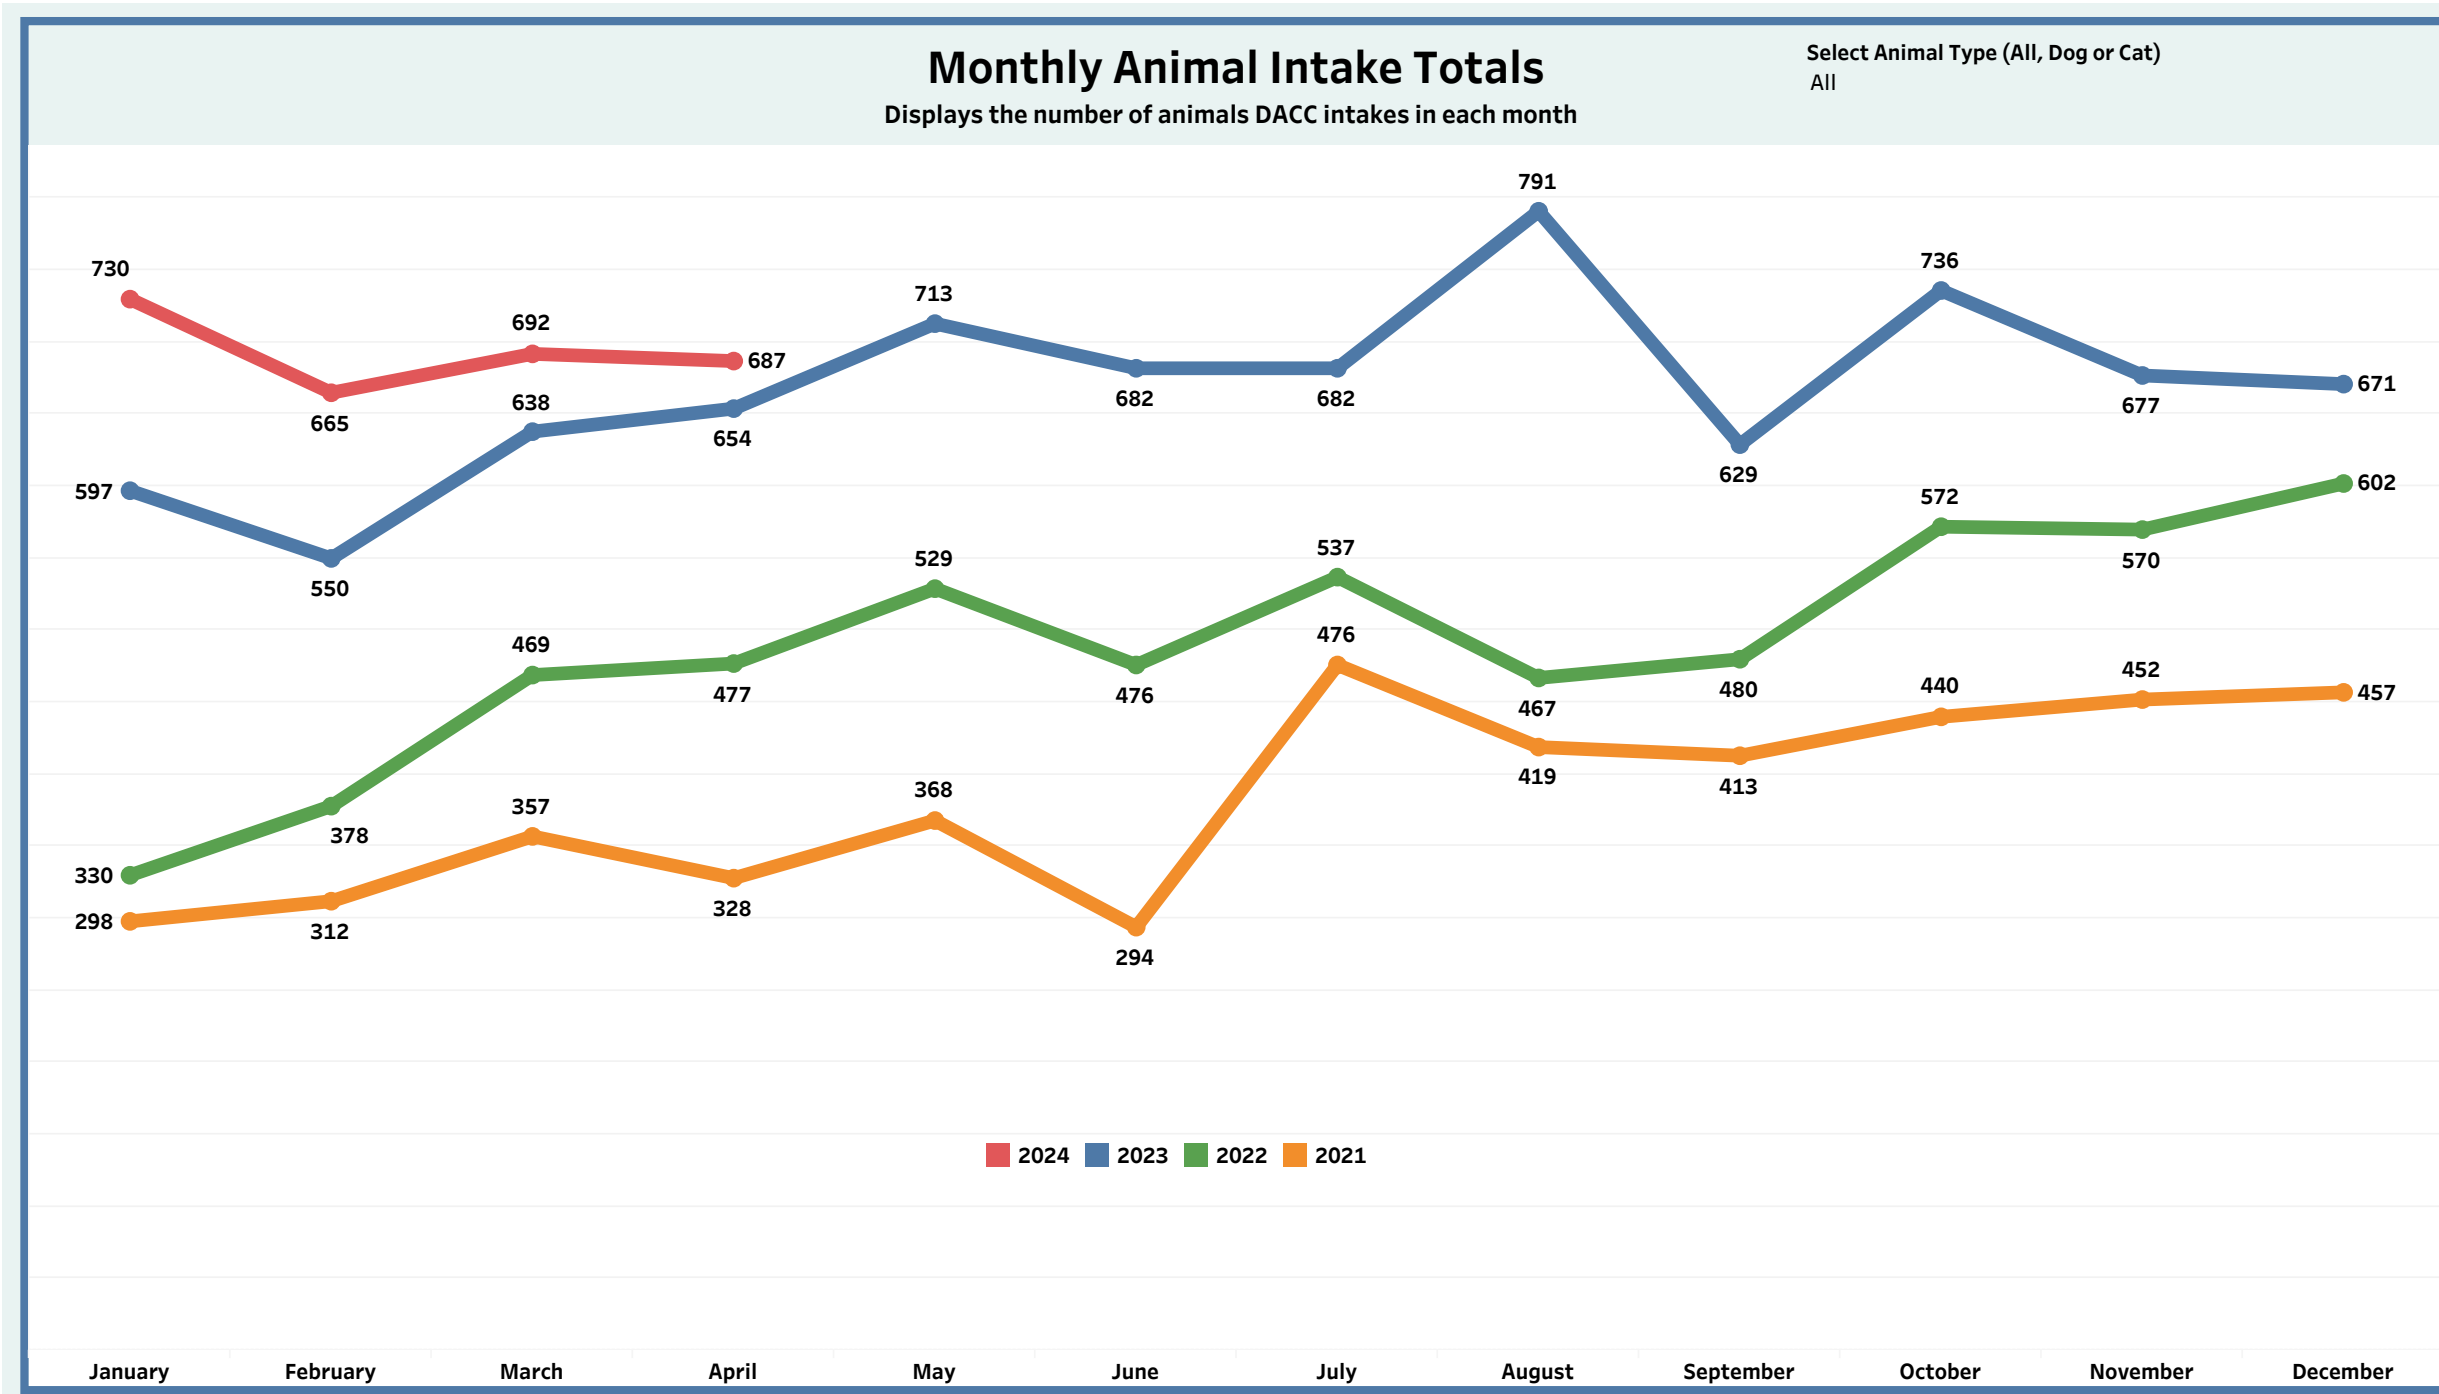

You will find data since January 2021 in the following categories: **Dog Bite Reporting / ACO Responses / Monthly Intakes / Inbound calls to 922-DOGS/ Bites Reported & Confirmed**

- Dog Bite Reporting
- Animal Control Officer Responses
- Monthly Intakes
- Inbound Calls 922-DOGS
- Monthly DAC vs Health Department (HD) Bites Reported

### Monthly Animal Intake Totals

Displays the number of animals DACC intakes in each month

Select Animal Type (All, Dog or Cat)

All