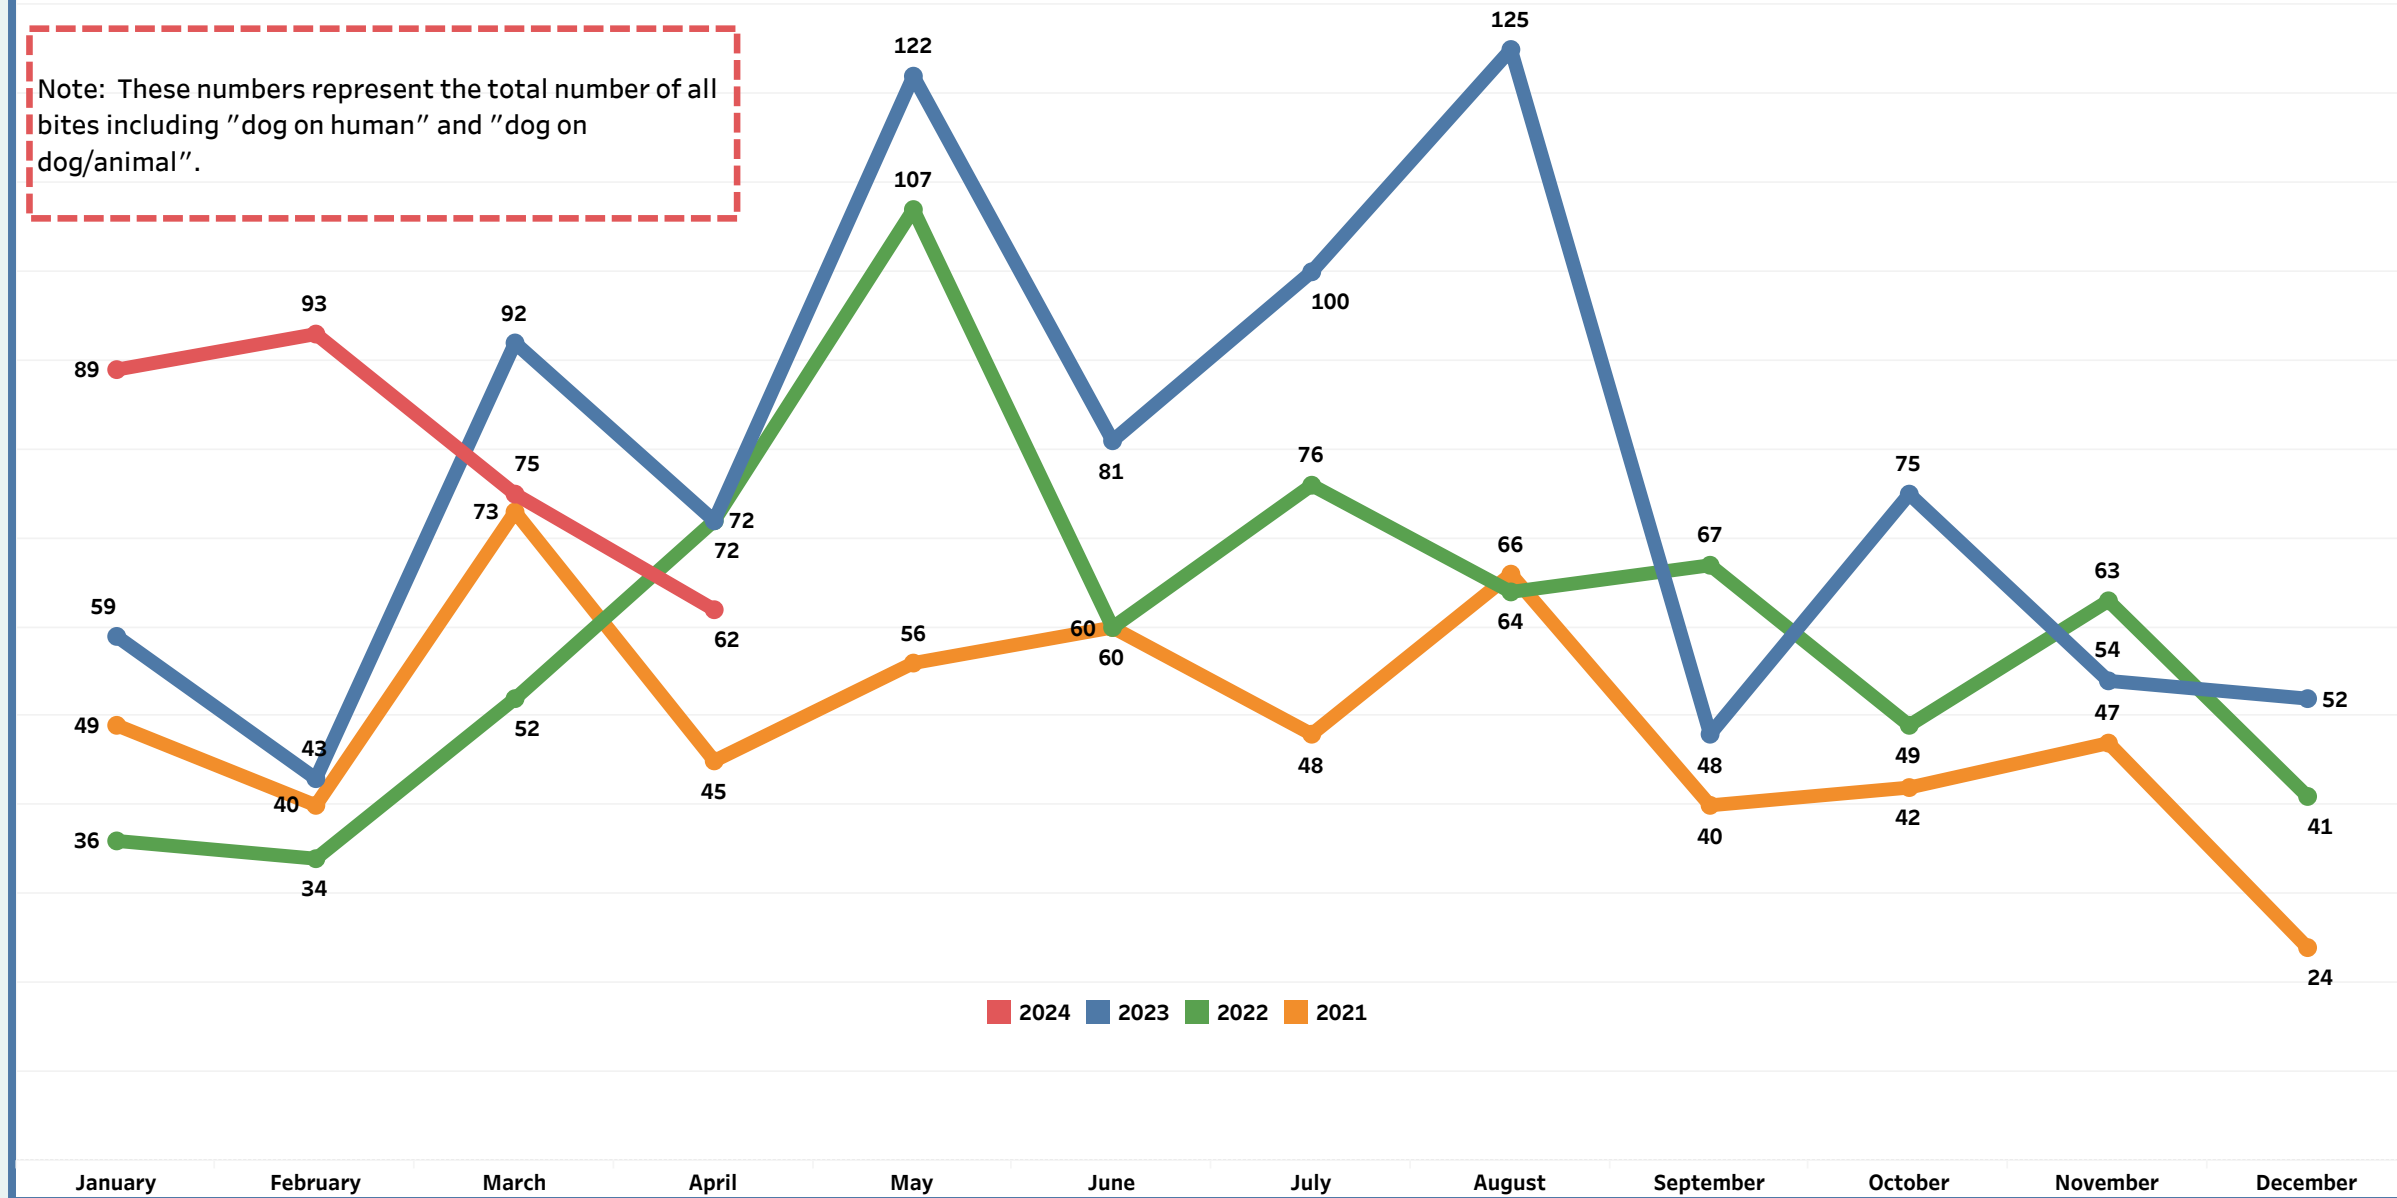

Detroit Animal Control

Monthly Metrics as of May 1, 2024

Monthly Metrics

Due to increased public interest in Detroit Animal Control, the General Services Department is making operational data available in an effort towards transparency. We believe it is important to give insight into the daily demands of Detroit Animal Control and to let the public and our partners know of our efforts on behalf of the citizens of Detroit.

You will find data since January 2021 in the following categories: **Dog Bite Reporting** / ACO Responses / Monthly Intakes / Inbound calls to 922-DOGS/ Bites Reported & Confirmed

Dog Bite Reporting	Animal Control Officer Responses	Monthly Intakes	Inbound Calls 922-DOGS	Monthly DAC vs Health Department (HD) Bites Reported

Dog Bite Reporting

Displays the number of bite reports received by month .

Note: These numbers represent the total number of all bites including "dog on human" and "dog on dog/animal".