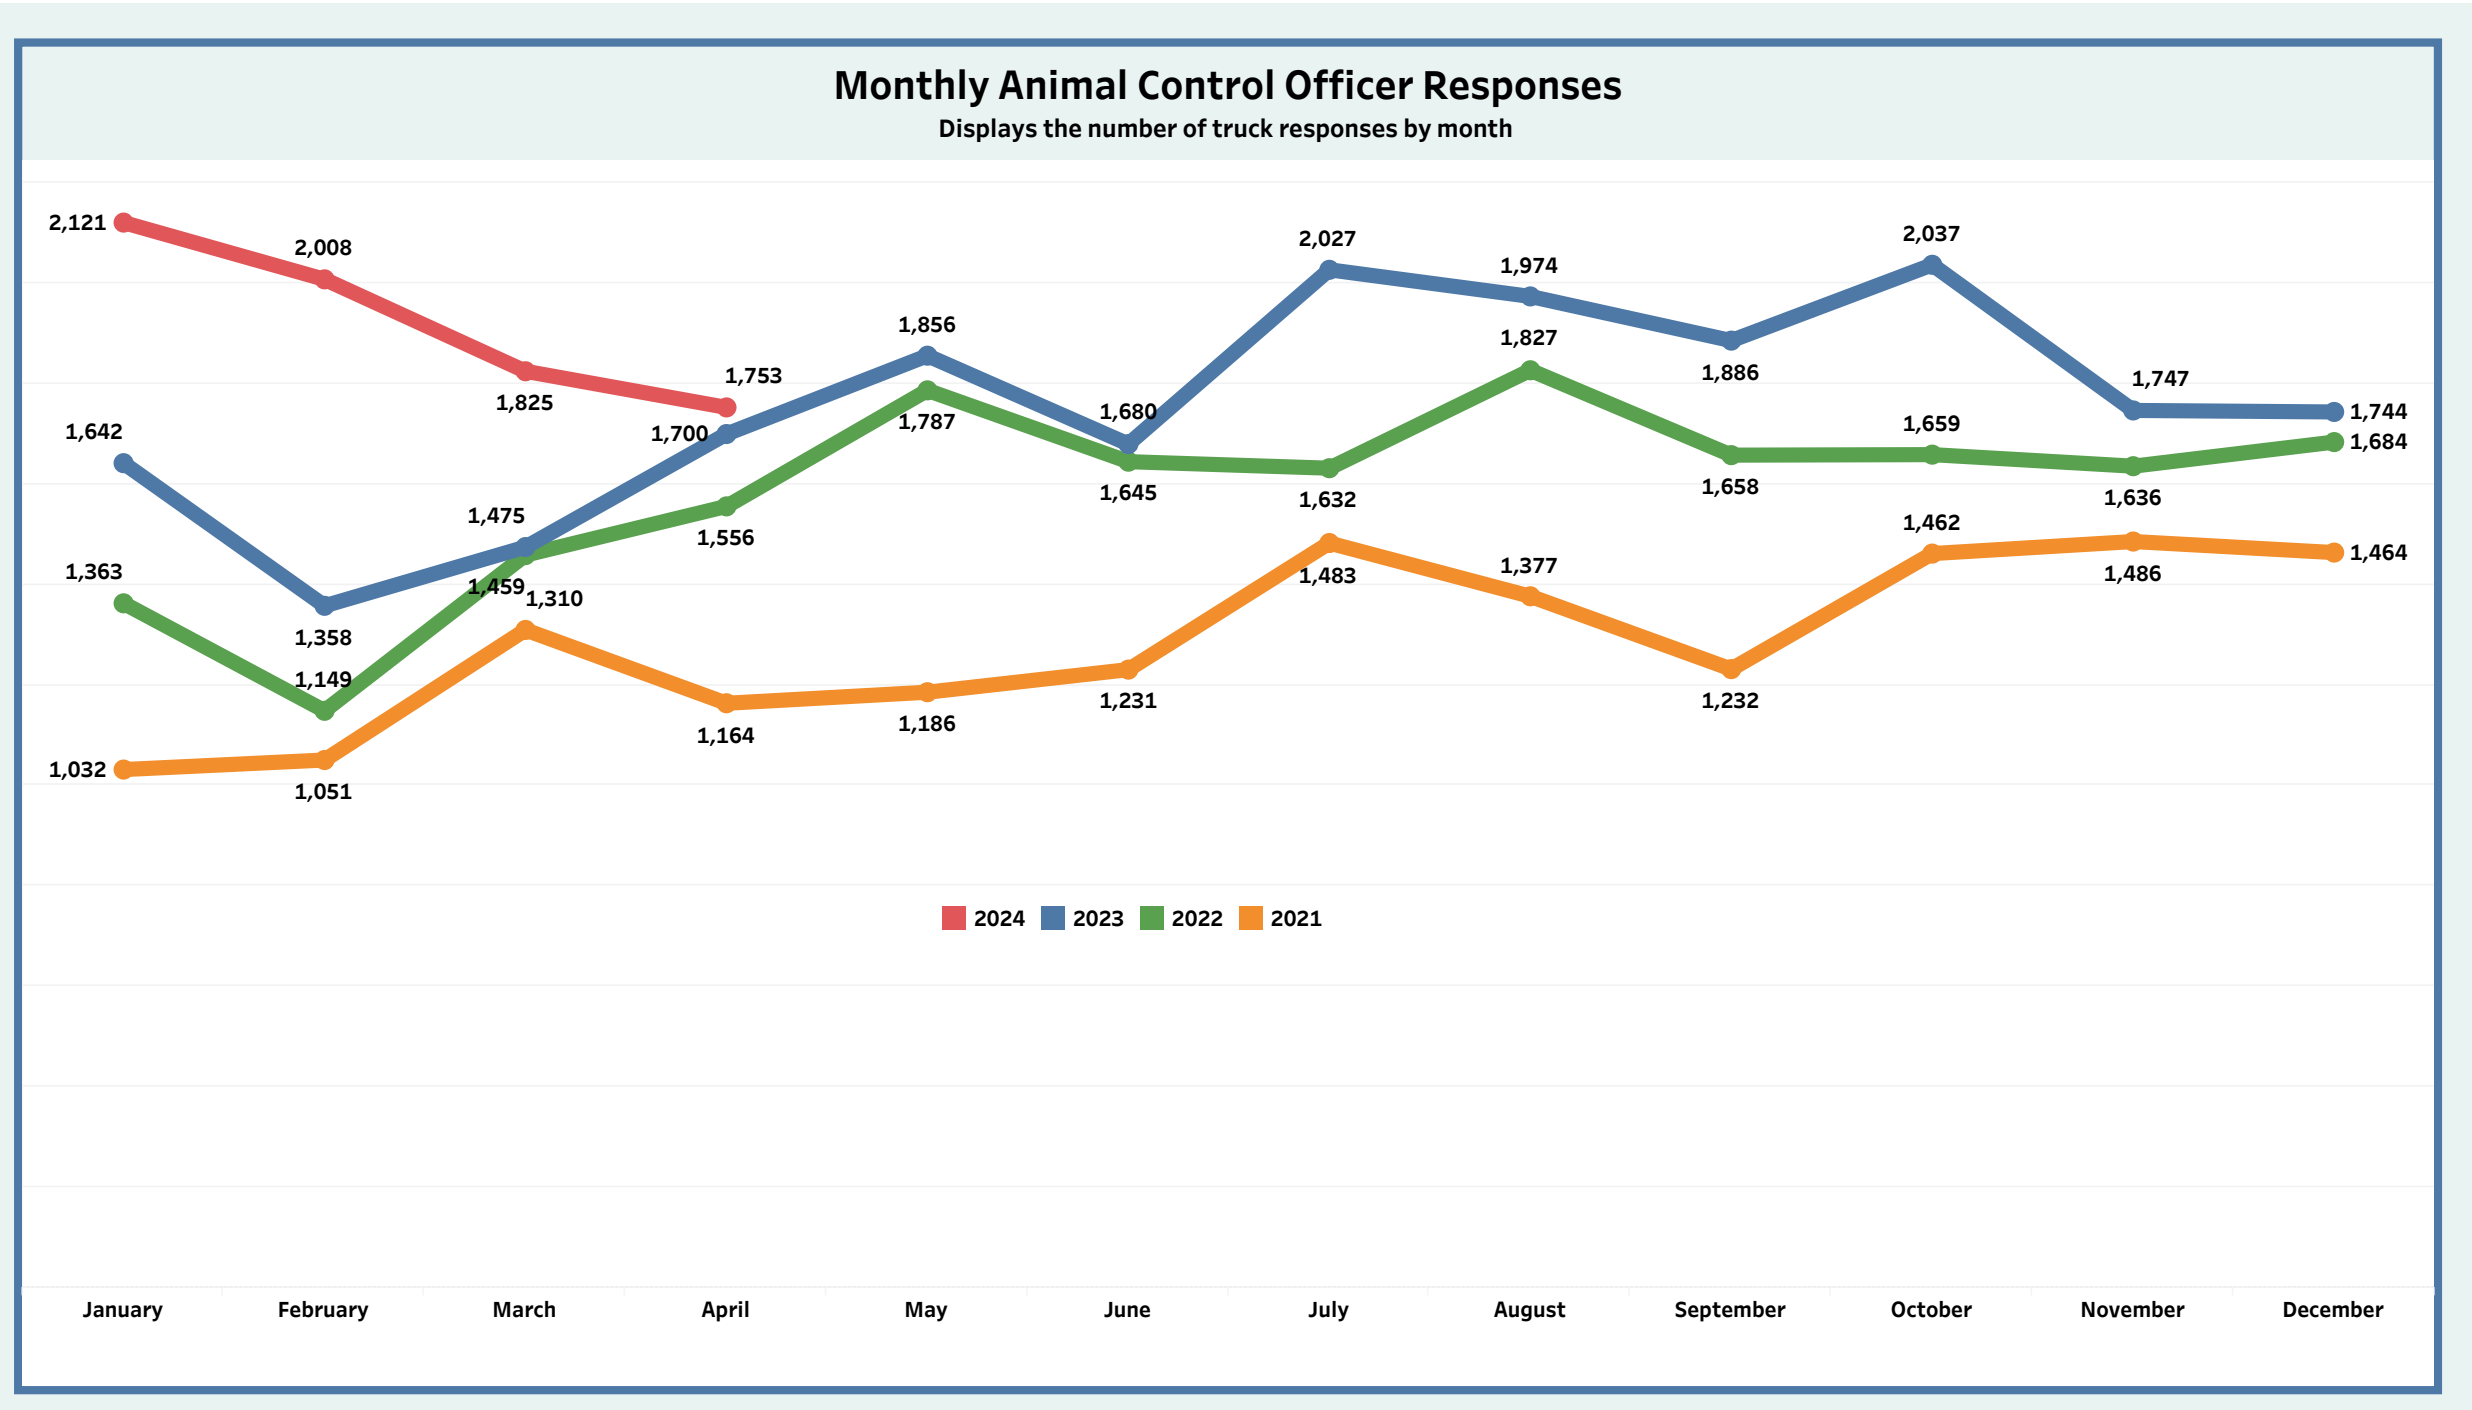

Detroit Animal Control

Monthly Metrics as of May 1, 2024

Monthly Metrics

Due to increased public interest in Detroit Animal Control, the General Services Department is making operational data available in an effort towards transparency. We believe it is important to give insight into the daily demands of Detroit Animal Control and to let the public and our partners know of our efforts on behalf of the citizens of Detroit.

You will find data since January 2021 in the following categories: **Dog Bite Reporting / ACO Responses / Monthly Intakes / Inbound calls to 922-DOGS/ Bites Reported & Confirmed**

Dog Bite Reporting	Animal Control Officer Responses	Monthly Intakes	Inbound Calls 922-DOGS	Monthly DAC vs Health Department (HD) Bites Reported