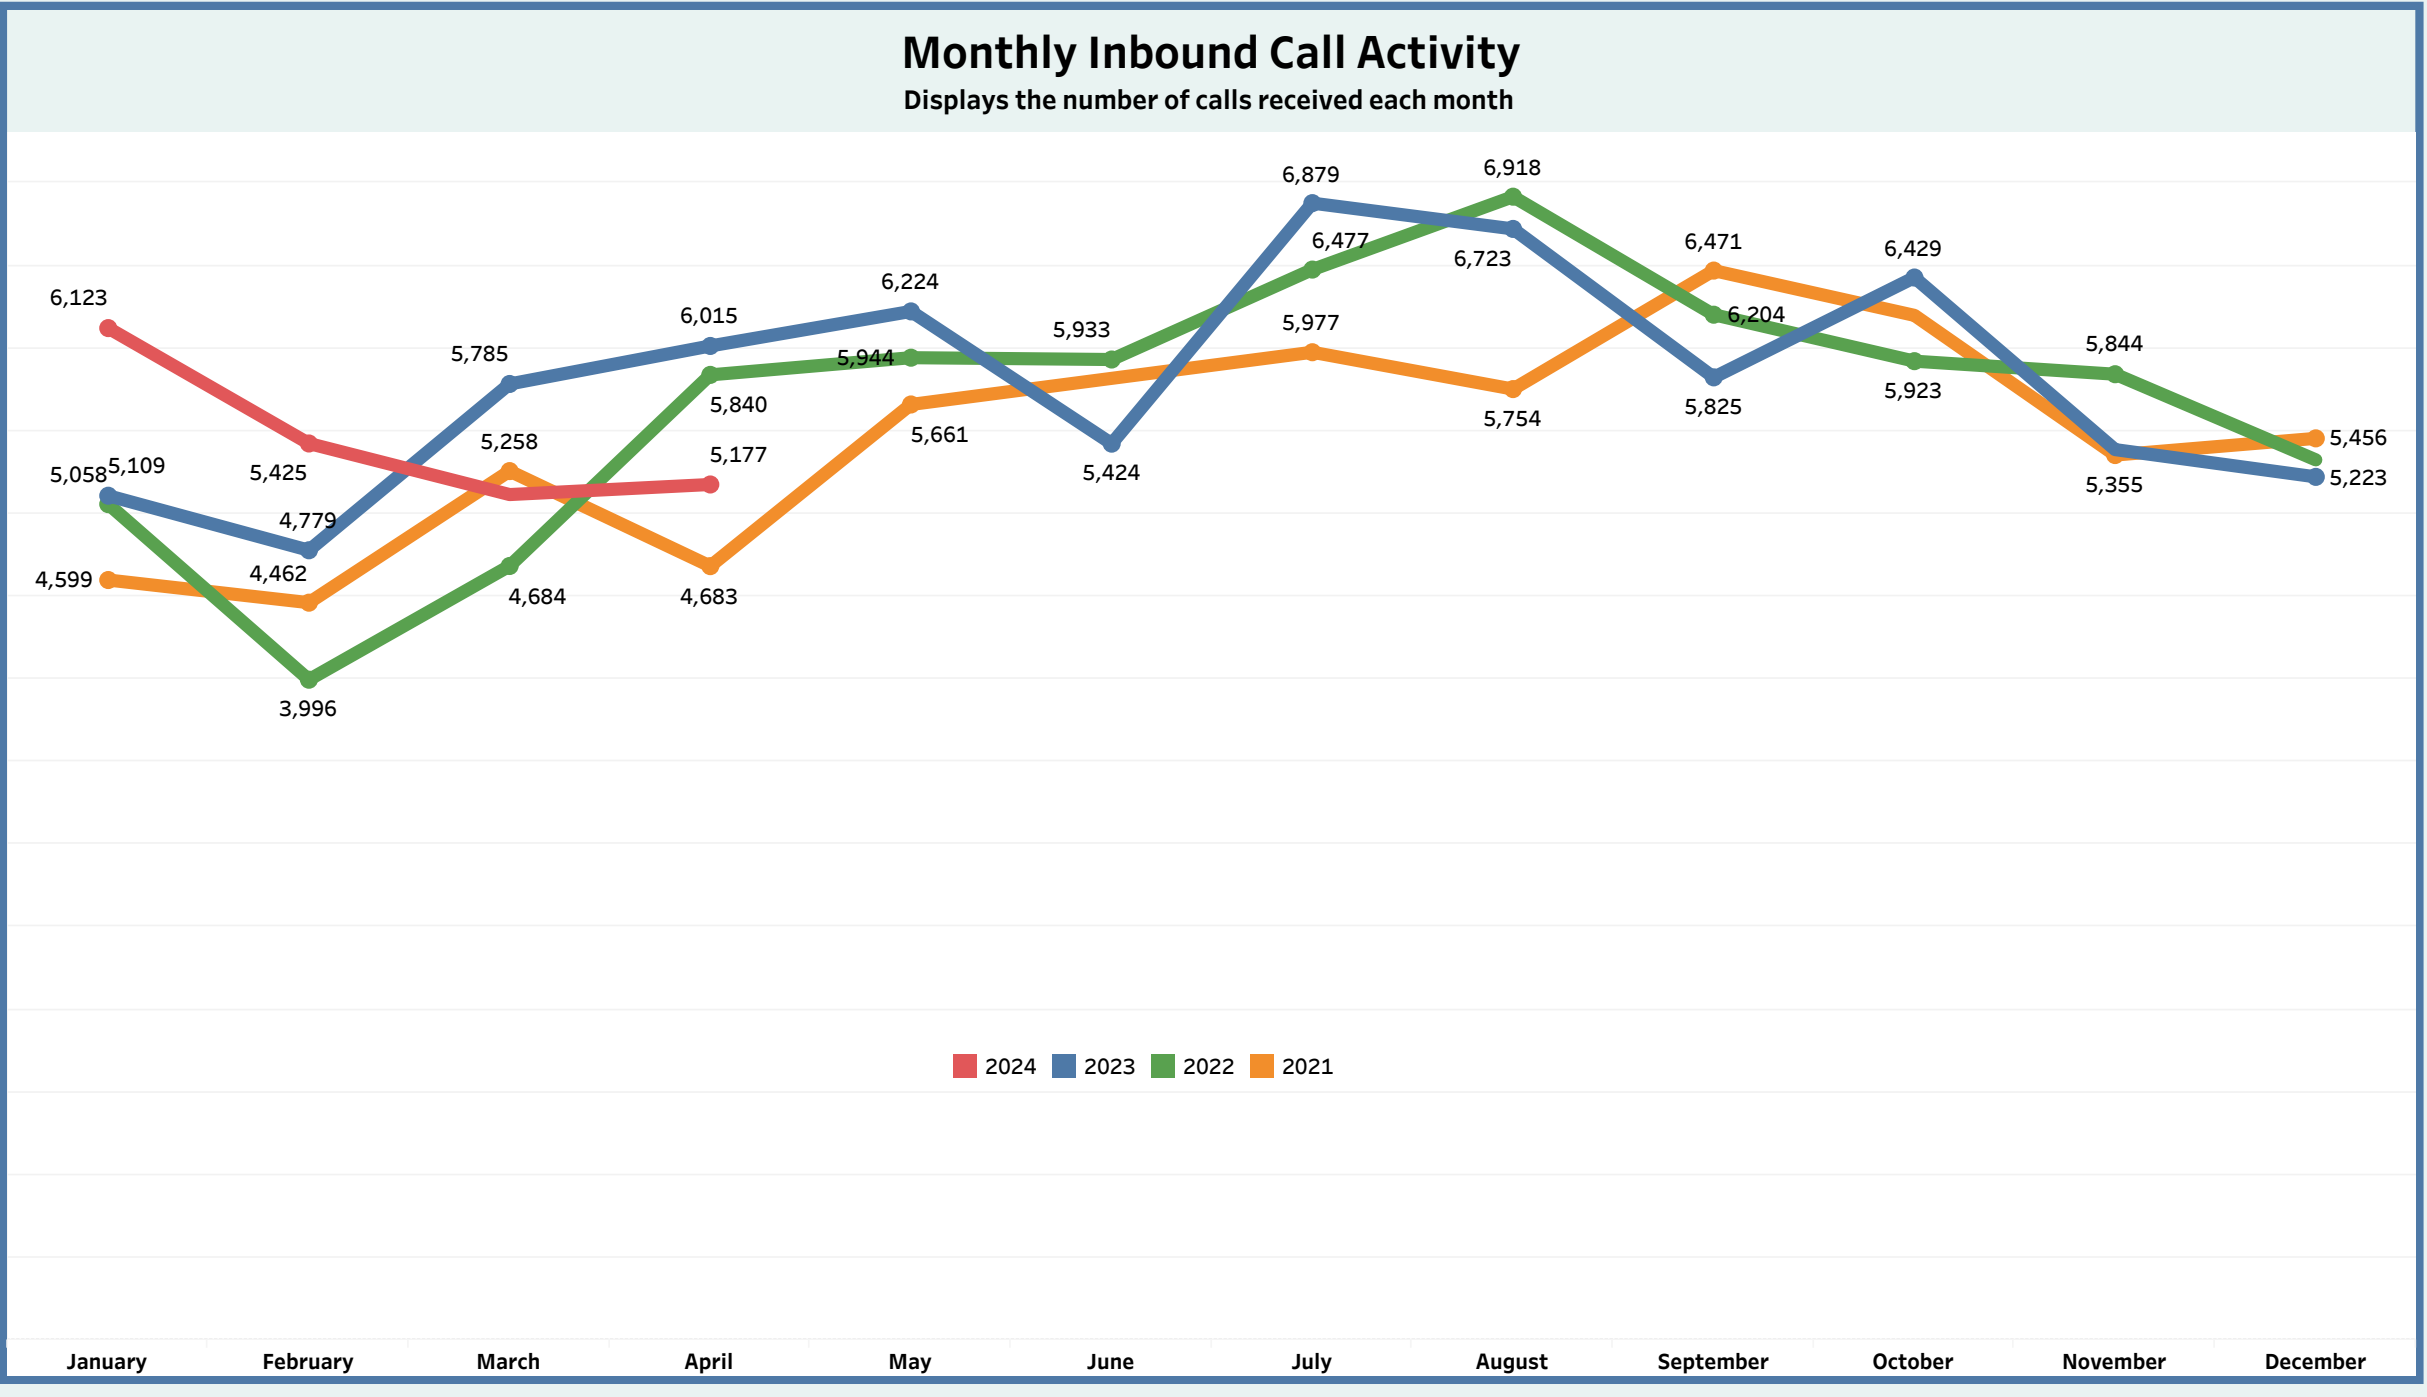

## Monthly Metrics as of May 1, 2024

**Monthly Metrics**

Due to increased public interest in Detroit Animal Control, the General Services Department is making operational data available in an effort towards transparency. We believe it is important to give insight into the daily demands of Detroit Animal Control and to let the public and our partners know of our efforts on behalf of the citizens of Detroit.

### Monthly Inbound Call Activity

Displays the number of calls received each month