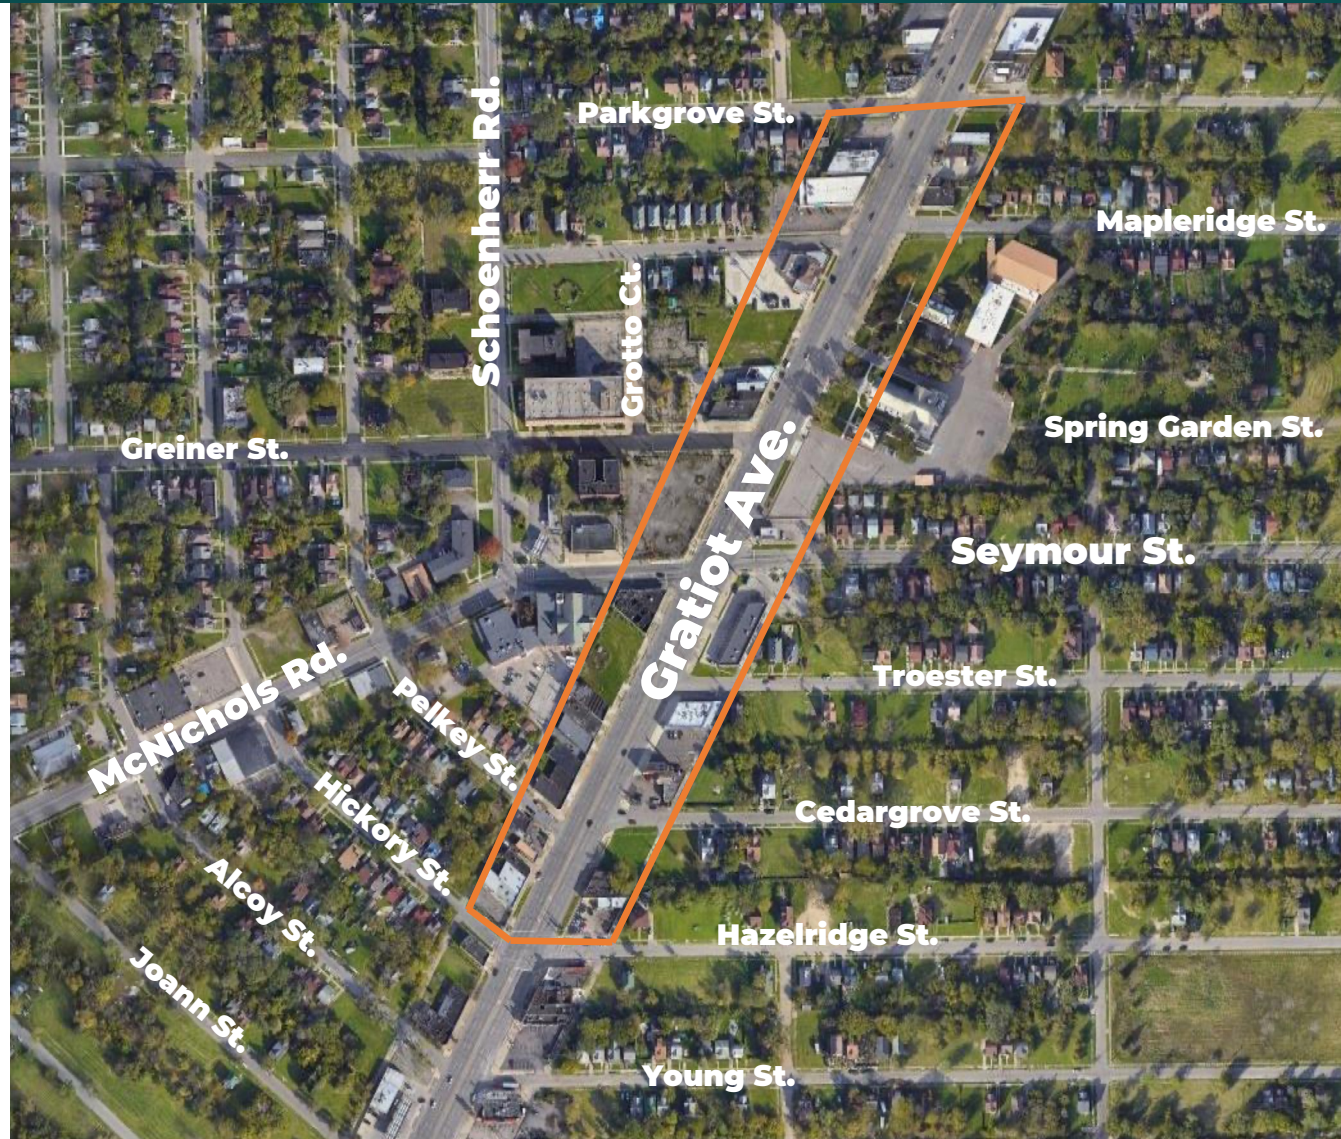

Gratiot / Liberal Microdistrict

 Spark Grant Target Area

Program Boundaries:
Gratiot Avenue
between E. State Fair
Avenue to Coram
Street

Eligible businesses must be located within the boundaries of the designated microdistrict.

Gratiot / McNichols Microdistrict

 Spark Grant Target Area

Program Boundaries:
Gratiot Avenue
between Parkgrove and Hazelridge
Streets

Eligible businesses must be located within the boundaries of the designated microdistrict.

Houston-Whittier / Kelly Microdistrict

 Spark Grant Target Area

Program Boundaries:
Kelly Rd. between Yorkshire Street and Craft Street; Houston-Whittier Street/Whittier Avenue between Queen Street and Riad Street

Eligible businesses must be located within the boundaries of the designated microdistrict.