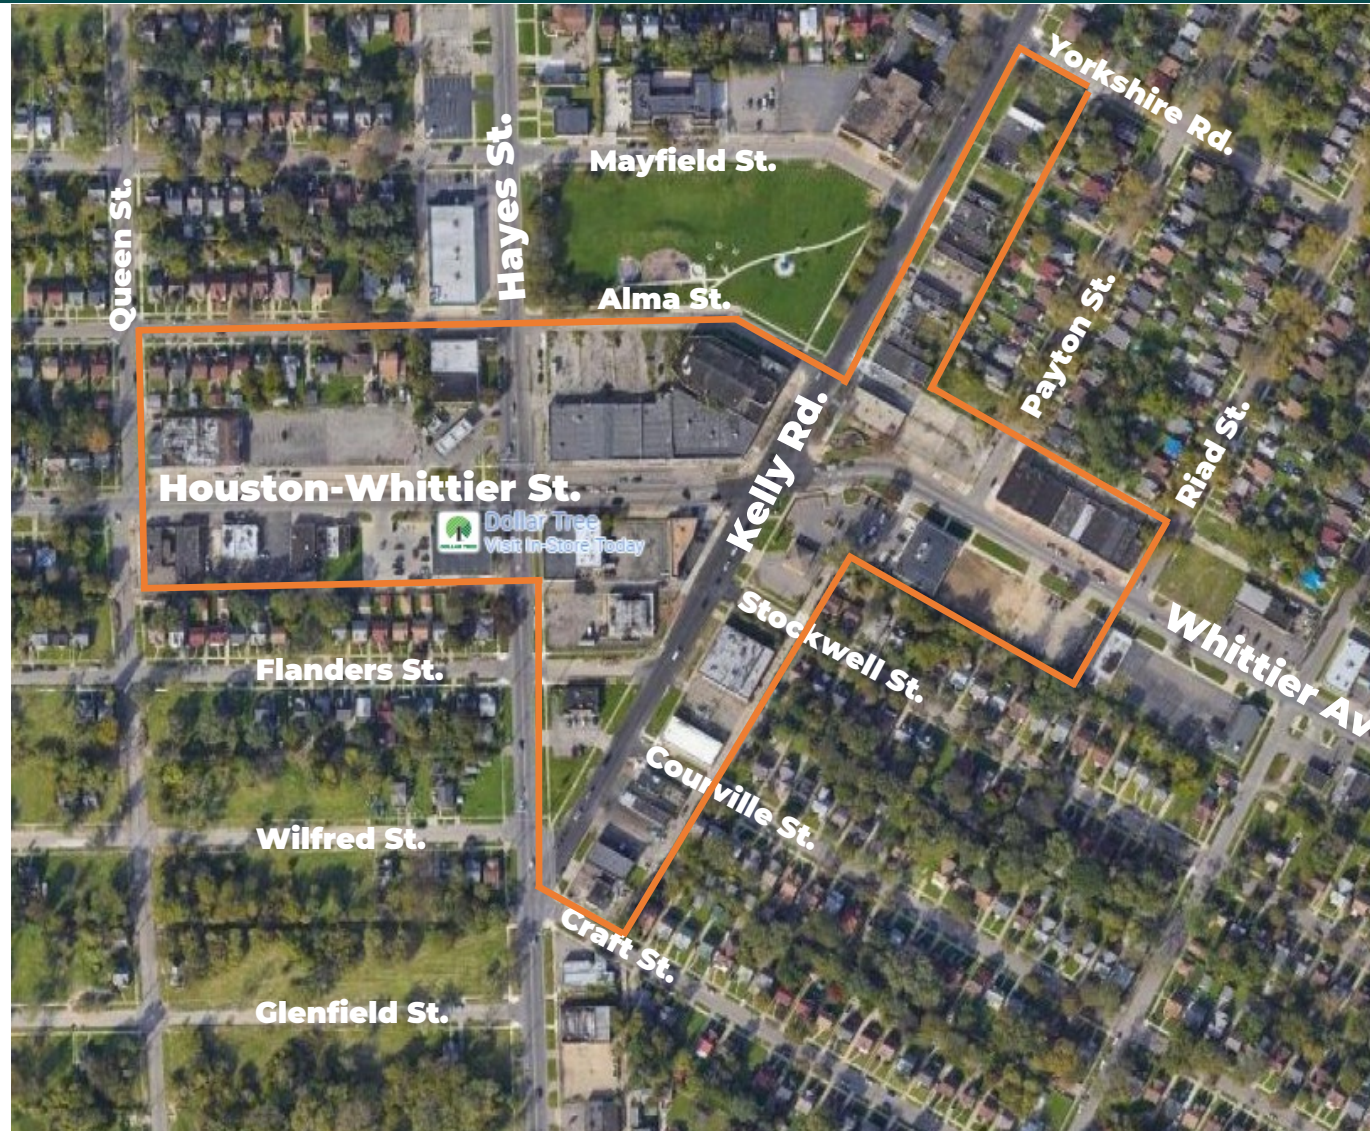

Gratiot / Liberal Microdistrict

 Spark Grant Target Area

Program Boundaries:
Gratiot Avenue
between E. State Fair
Avenue to Coram
Street

Eligible businesses must be located within the boundaries of the designated microdistrict.

Gratiot / McNichols Microdistrict

 Spark Grant Target Area

Program Boundaries:
Gratiot Avenue
between Parkgrove and Hazelridge
Streets

Eligible businesses must be located within the boundaries of the designated microdistrict.

Houston-Whittier / Kelly Microdistrict

 Spark Grant Target Area

Program Boundaries:
Kelly Rd. between Yorkshire Street and Craft Street; Houston-Whittier Street/Whittier Avenue between Queen Street and Riad Street

Eligible businesses must be located within the boundaries of the designated microdistrict.