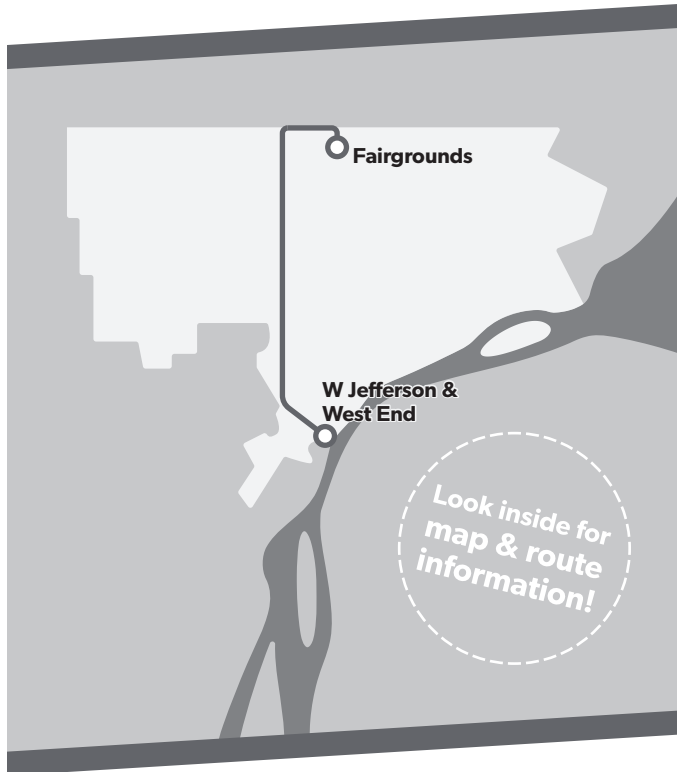

54

Wyoming

TRANSIT ROUTE MAP & TIMETABLE

Effective **June 26, 2023**

@riddedot

Regional Pass

The Dart Passes allow unlimited rides on DDOT and SMART buses and the QLINE Streetcar.

	Full	Reduced
4-Hour Dart Pass	$2	$0.50
24-Hour Dart Pass	$5	$2
7 Day Dart Pass	$22	$10
31 Day Dart Pass	$70	$29

* Seniors (ages 65 and older), people with disabilities, Medicare recipients, and students with a school-issued ID are eligible for a reduced fare. An application is required.

Pay with the app

Download the Token Transit app today to buy Dart passes! Dart passes get you unlimited rides between DDOT, SMART and the QLINE for the duration of the pass.