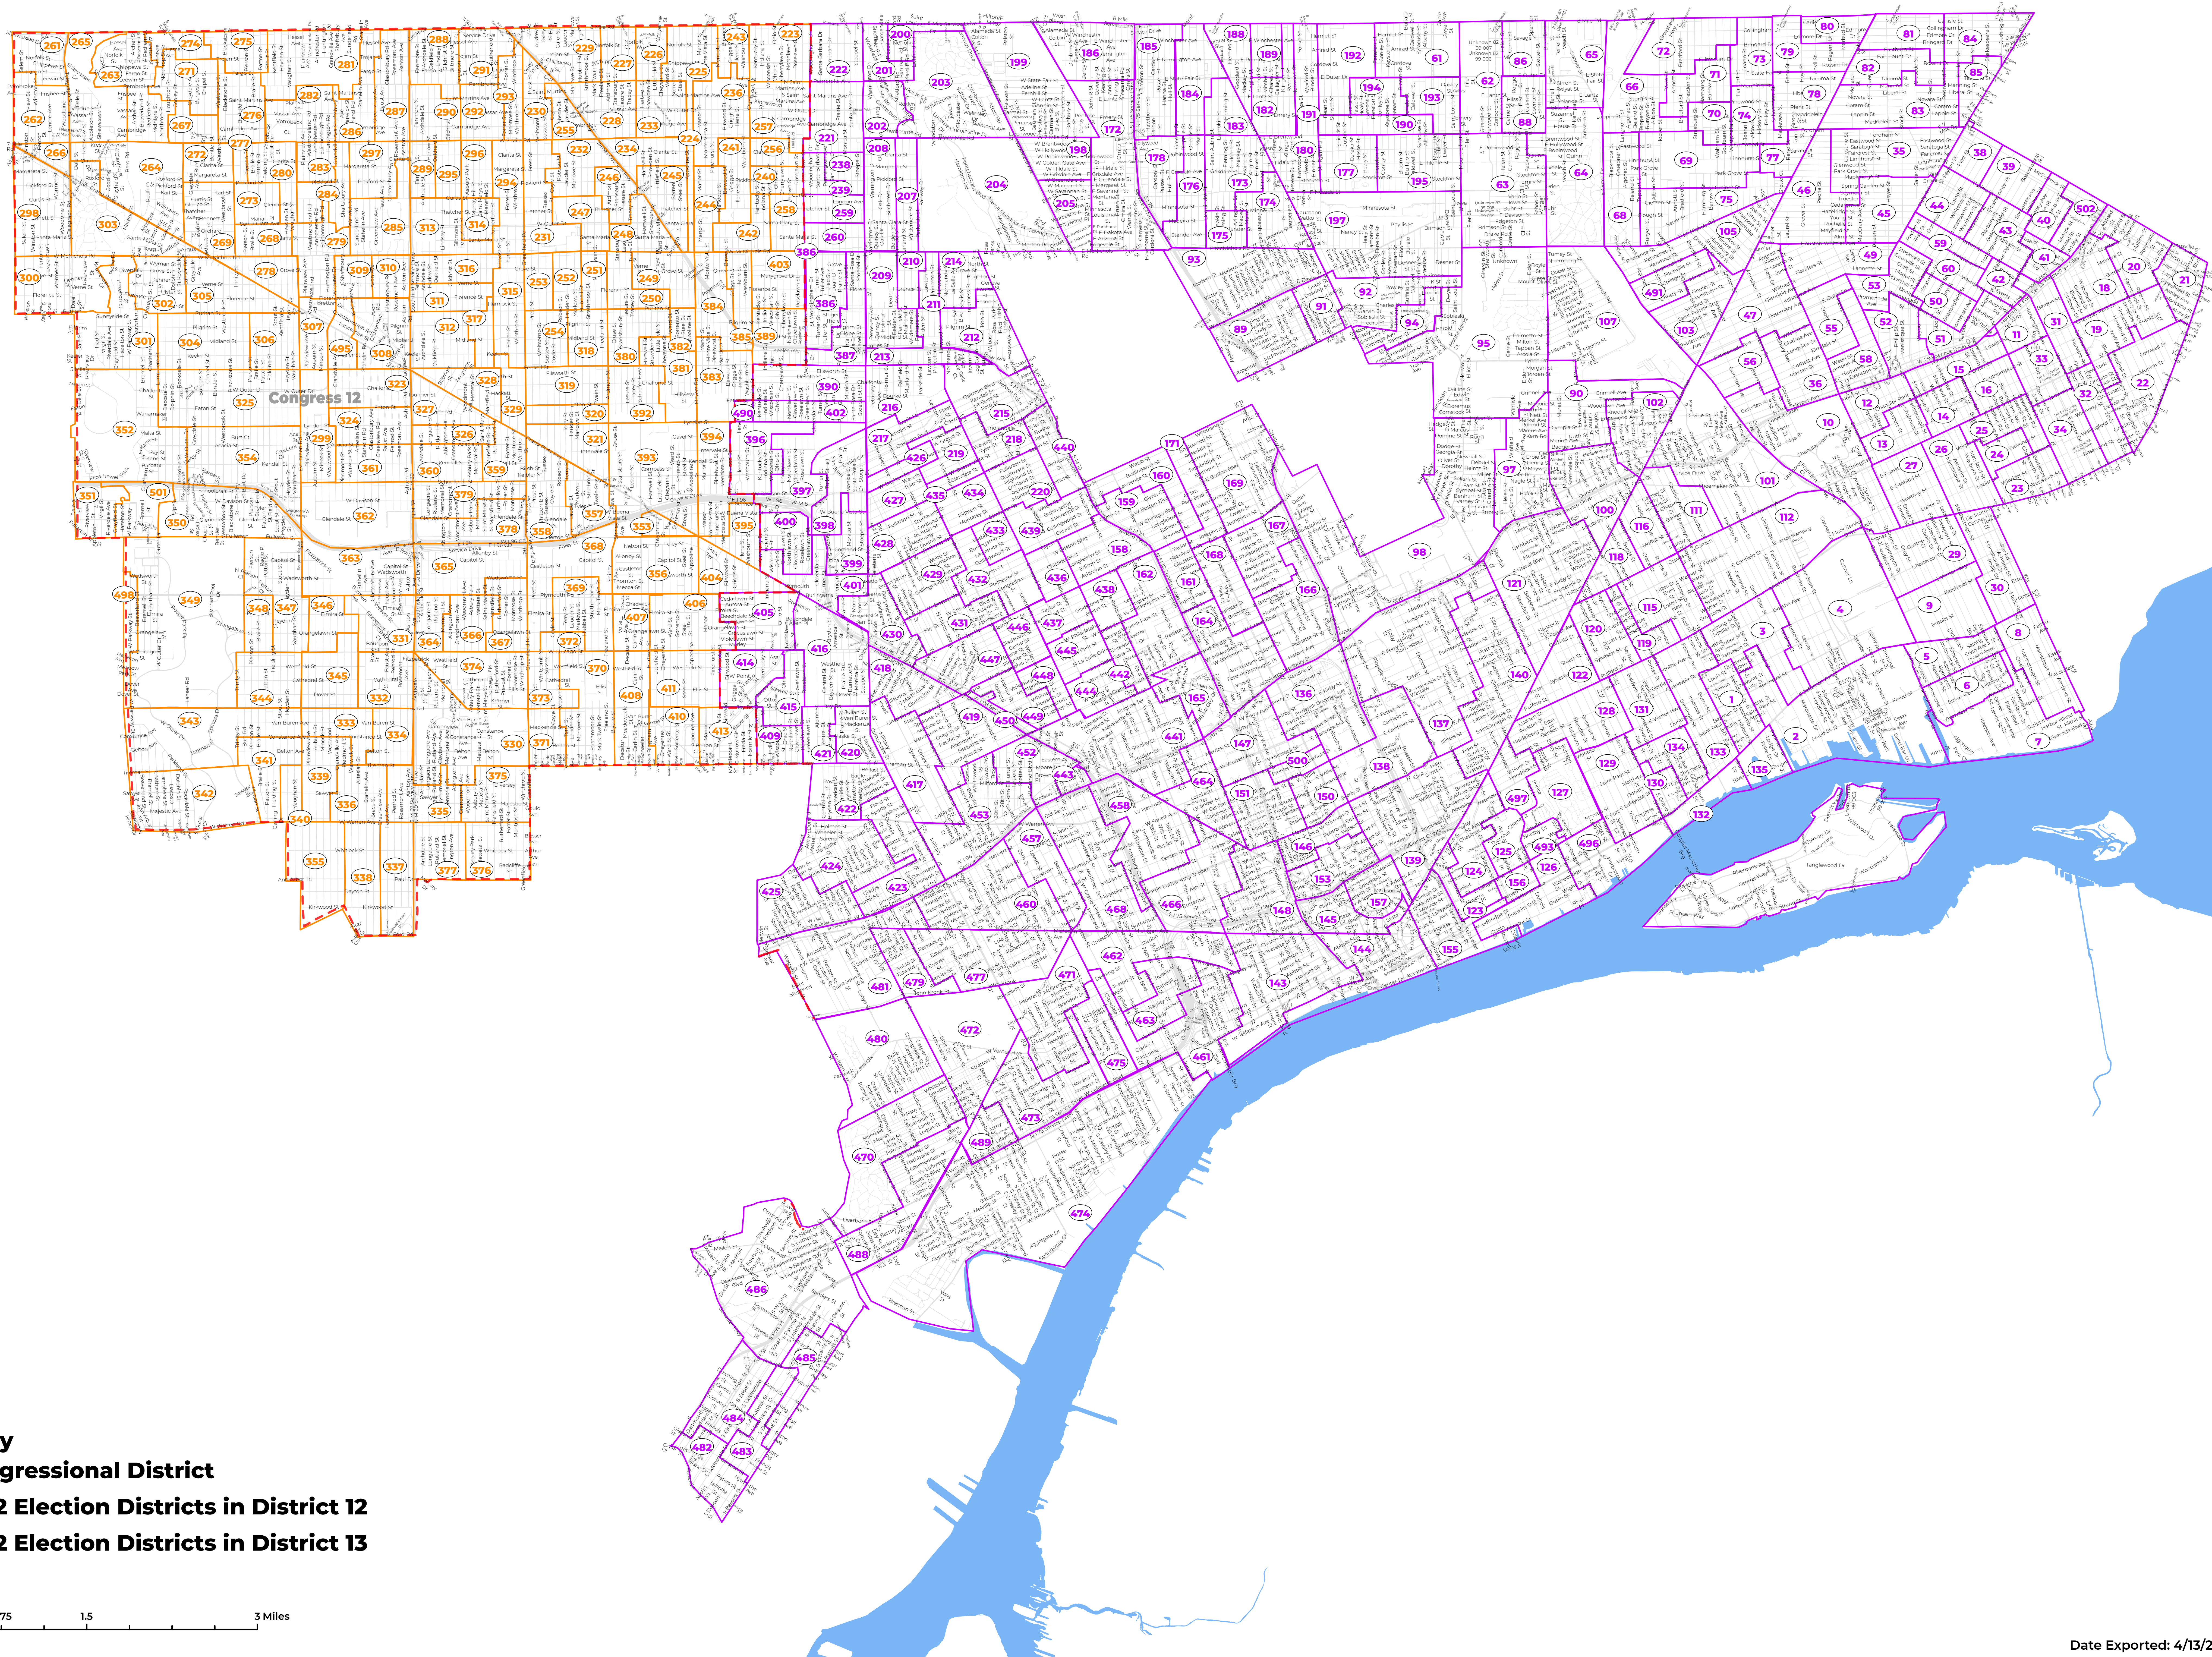

2022 Detroit Voting Precincts

- Map Key**
- Congressional District
 - 2022 Election Districts in District 12
 - 2022 Election Districts in District 13

0 0.75 1.5 3 Miles