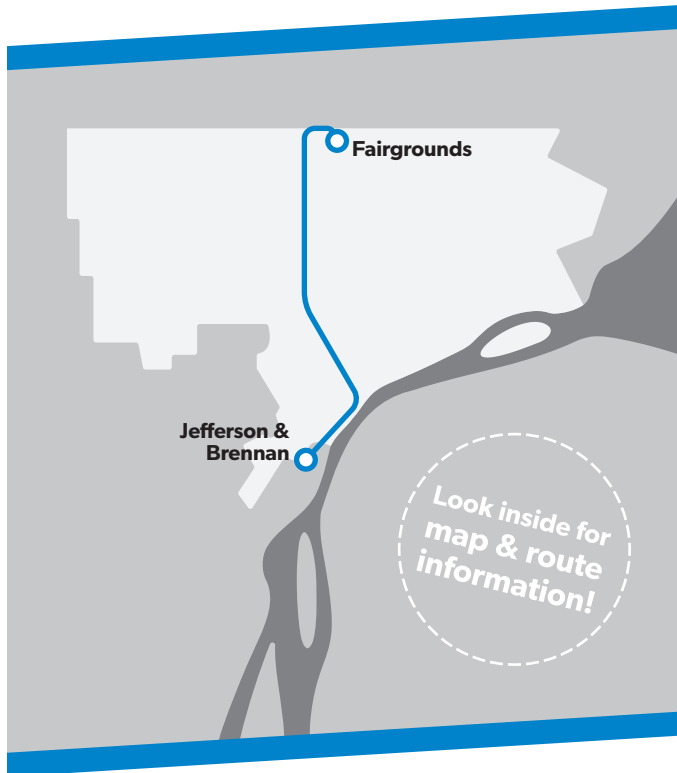

30

Livernois

TRANSIT ROUTE MAP & TIMETABLE

Effective **April 24, 2023**

@riddedot

Regional Pass

The Dart Passes allow unlimited rides on DDOT and SMART buses and the QLINE Streetcar.

	Full	Reduced
4-Hour Dart Pass	$2	$0.50
24-Hour Dart Pass	$5	$2
7 Day Dart Pass	$22	$10
31 Day Dart Pass	$70	$29

* Seniors (ages 65 and older), people with disabilities, Medicare recipients, and students with a school-issued ID are eligible for a reduced fare. An application is required.

Pay with the app

Download the Token Transit app today to buy Dart passes! Dart passes get you unlimited rides between DDOT, SMART and the QLINE for the duration of the pass.